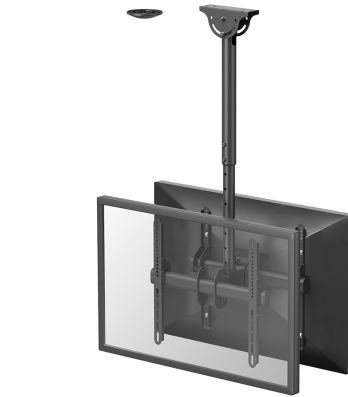

#### FUNCTIE

Type	Tilt Rotate Swivel Full motion
Height adjustment	56-91 cm
Depth adjustment	8 cm
Tilt (degrees)	+5°, -20°
Swivel (degrees)	360°
Rotate (degrees)	+3°, -3°
Adjustment type	Manual

## NEOMOUNTS NM-C440DBLACK DUAL MONITOR/TV MOUNT CEILING 32-60" - H 56-91 CM

Neomounts

Neomounts

### Neomounts NM-C440DBLACK Monitor/TV mount ceiling 2 screens - 32-60" - max 45 kg/screen - VESA 200x200-400x400 - h 56-91 cm - suitable for sloped ceiling - black

The Neomounts ceiling mount, model NM-C440DBLACK is a tilt- and swivel ceiling mount for flat screens up to 60". This mount is a great choice for space saving placement or when wall mounting and floor placement is not an option.

Neomounts' unique tilt (25°) and rotation (360°) technology allows the mount to change to any viewing angle to fully benefit from the capabilities of the flat screen. The support is easily height adjustable from 56 to 91 centimeters\*. A unique cable management conceals and routes cables from ceiling to TV. Hide your cables in the column to keep it nice and tidy. The mount features an adjustable mounting angle for sloped ceilings and comes with a cover for installation on suspended ceilings.