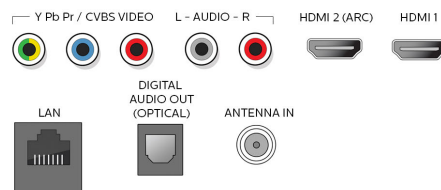

Tuner/Reception/Transmission

- Aerial Input: 75 ohm F-type
- TV system: ATSC, NTSC
- Video Playback: NTSC
- Tuner bands: UHF, VHF

Connectivity

- AV 1: Shared audio L/R in, CVBS/YpBPr
- Audio Output - Digital: Optical (TOSLINK)
- Other connections: Ethernet, Headphone out, Wireless LAN 802.11ac MIMO
- USB: USB
- HDMI 1: Shared audio L/R in, HDMI
- HDMI 2: Shared audio L/R in, HDMI (Audio Return Channel)
- HDMI 3: HDMI, Shared audio L/R in
- EasyLink (HDMI-CEC): One touch play, Power status, System info (menu language), Remote control pass-through, System audio control, System standby

Power

- Ambient temperature: 5°C to 40°C (41°F to 104°F)
- Mains power: 120V/60Hz
- Power consumption: 125 W
- Standby power consumption: < 0.5W

Dimensions

- Set dimensions in inch (W x H x D):

- 44.2 x 26.1 x 3.5 inch
- Product weight (lb): 21.6 lb
- Set dimensions with stand in inch (W x H x D): 44.2 x 27.6 x 9.0 inch
- Product weight (+stand) (lb): 22.3 lb
- Box dimensions in inch (W x H x D): 51.2 x 29.4 x 6.4 inch
- Weight incl. Packaging (lb): 29.8 lb
- VESA wall mount compatible: 300 x 200 mm

Accessories

- Included accessories: Table top stand, Quick start guide, User Manual, Remote Control, Batteries for remote control, Screws
- Power cord: 59.05 inch

Network Services

- NetTV Apps: Netflix, YouTube, Hotlist
- Network Features: Home Network, Wireless Screencasting

Connections

Side

Rear

Issue date 2017-04-22

Version: 4.0.1

12 NC: 8670 001 45087
UPC: 6 09585 25096 3

© 2017 Koninklijke Philips N.V.
All Rights reserved.

Specifications are subject to change without notice.
Trademarks are the property of Koninklijke Philips N.V.
or their respective owners.

www.philips.com