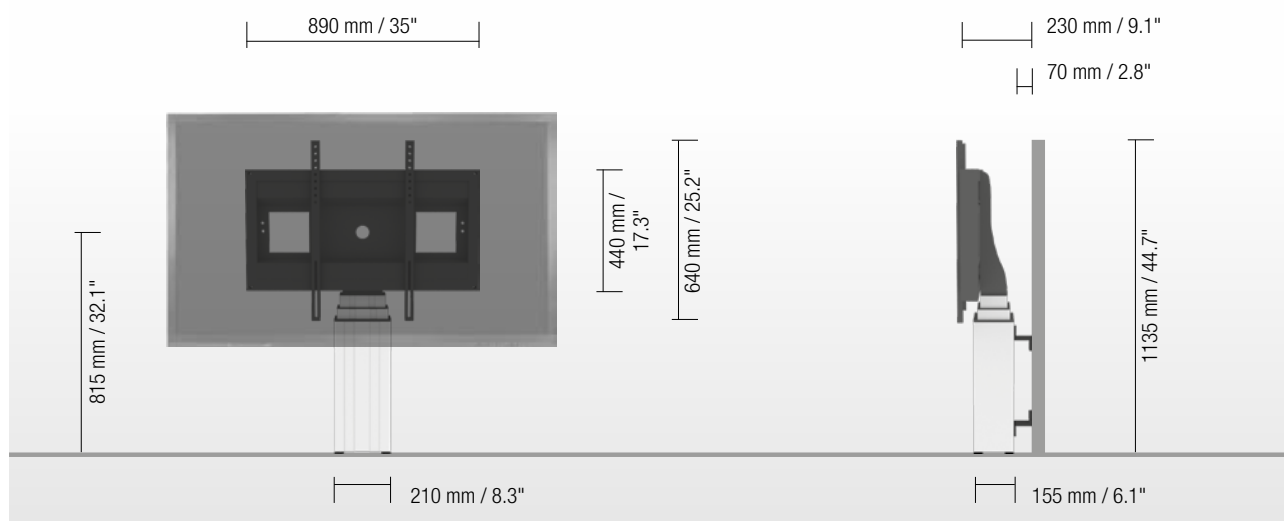

Mr. Arnaud Gielen
Office: +49 6533 75 310
Cell: +49 172 655 84 61
Email: Arnaud@conenmounts.com

PRODUCT FEATURES

- ◆ electrical height adjustable column, natural anodized
- ◆ 700 mm / 27.6" height adjustment
- ◆ System suitable for wall mounting on massive walls, wall clearance by default 70 mm / 2.8", 4 leveling feet
- ◆ mount for use with 42" – 100" display
- ◆ VESA 200 x 200 up to 800 x 600
- ◆ maximum load approximately 150 kg / 330.7 lbs

HÖCHSTE STELLUNG | HIGHEST POSITION

NIEDRIGSTE STELLUNG | LOWEST POSITION

DETAIL VIEWS

Pull & release locking brackets for easier mounting of display

Leveling feet

Wired remote control

AVAILABLE ACCESSORIES

Extender (200 mm / 7.9")

SCHLIESS-VH

Display securing padlock

SIZE INDEX

Department	Kindergarten			Primary school		Secondary school		Adults
	A	B	C	D	E	F	G	
Silhouette	A	B	C	D	E	F	G	
Age (years)	2 – 3	3 – 4	4 – 7	6 – 11	11 – 14	13 – 16	from 16	
Body size (mm / ")	930 – 980 37 – 38.6	1080 – 1210 42.5 – 47.6	1190 – 1420 46.9 – 56	1330 – 1590 52.4 – 62.6	1460 – 1765 57.5 – 69.5	1590 – 1880 62.6 – 74	1740 – 2070 68.5 – 81.5	
Color	Green	Purple	Yellow	Red	Green	Blue		

PACKING UNITS

Part. no.	Description	Packing dimensions (mm / ")	Net weight (kg / lbs)	Gross weight (kg / lbs)
CCE-3535W	electrical height adjustable column, 2 x 350 mm / 13.8" height adjustment, L = 585 mm / 23"	760 x 270 x 220 / 29.9 x 10.6 x 8.7	21,2 / 46.7	24 / 52.9
AF-SCETA-N	Display mount	160 x 900 x 450 / 6.3 x 35.4 x 17.1	11,7 / 25.8	13,6 / 30
Total weight			32,9 / 72.5	37,6 / 82.9