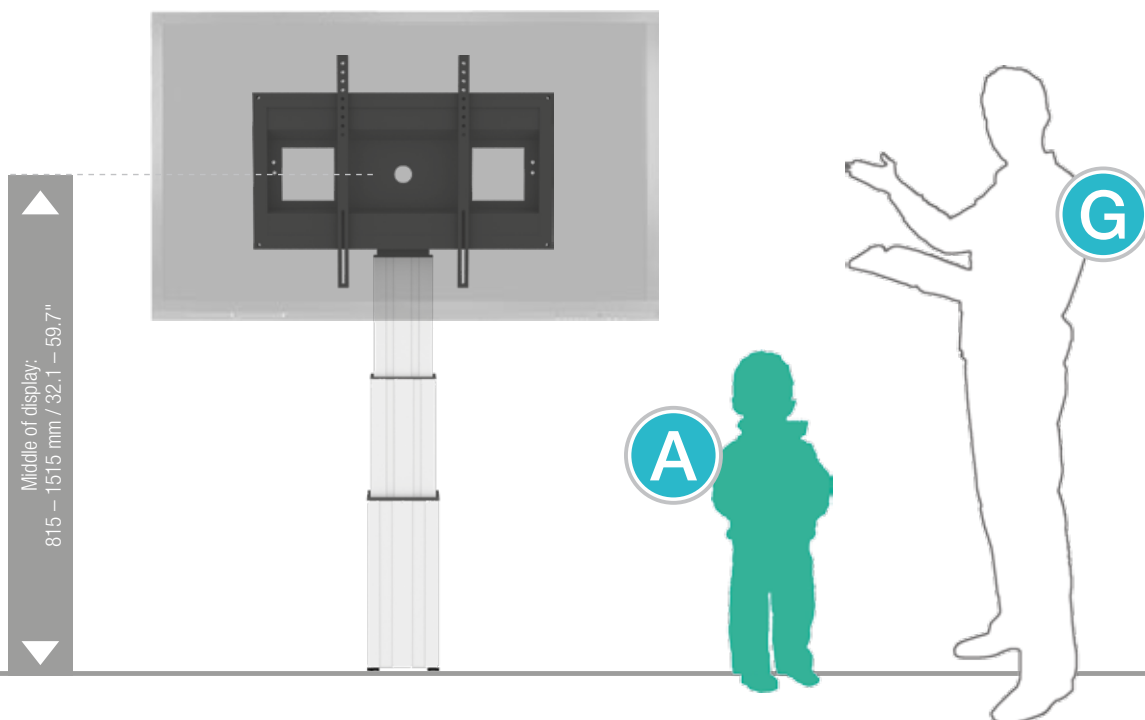

Mr. Arnaud Gielen
Office: +49 6533 75 310
Cell: +49 172 655 84 61
Email: Arnaud@conenmounts.com

PRODUCT FEATURES

- ◆ electrical height adjustable column, natural anodized
- ◆ 700 mm / 27.6" height adjustment
- ◆ System suitable for wall mounting on massive walls, wall clearance by default 70 mm / 2.8", 4 leveling feet
- ◆ mount for use with 42" – 100" display
- ◆ VESA 200 x 200 up to 800 x 600
- ◆ maximum load approximately 150 kg / 330.7 lbs

HÖCHSTE STELLUNG | HIGHEST POSITION

NIEDRIGSTE STELLUNG | LOWEST POSITION

DETAIL VIEWS

Pull & release locking brackets for easier mounting of display

Leveling feet

Wired remote control

AVAILABLE ACCESSORIES

VCTSCETA

PSTSCETAS

Plate to groundfixing

PSTSCETA

Floor plate

REM-FOOT

Foot remote control

CCE-EXT20

Extender (200 mm / 7.9")

SCHLIESS-VH

Display securing padlock

SIZE INDEX

Department	Kindergarten			Primary school		Secondary school		Adults
	A	B	C	D	E	F	G	
Silhouette	A	B	C	D	E	F	G	
Age (years)	2 – 3	3 – 4	4 – 7	6 – 11	11 – 14	13 – 16	from 16	
Body size (mm / ")	930 – 980 37 – 38.6	1080 – 1210 42.5 – 47.6	1190 – 1420 46.9 – 56	1330 – 1590 52.4 – 62.6	1460 – 1765 57.5 – 69.5	1590 – 1880 62.6 – 74	1740 – 2070 68.5 – 81.5	
Color	Green	Purple	Yellow	Red	Green	Blue		