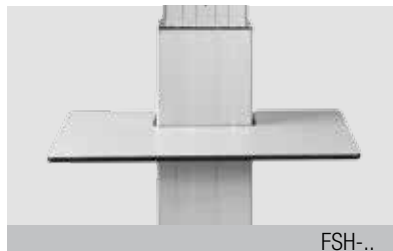

Mr. Arnaud Gielen
Office: +49 6533 75 310
Cell: +49 172 655 84 61
Email: Arnaud@conenmounts.com

PRODUCT FEATURES

- ◆ electrical height adjustable column, natural anodized
- ◆ 700 mm / 27.6" height adjustment
- ◆ System suitable for wall mounting on massive walls, wall clearance by default 70 mm / 2.8", 4 leveling feet
- ◆ mount for use with 42" – 100" display
- ◆ VESA 200 x 200 up to 800 x 600
- ◆ maximum load approximately 150 kg / 330.7 lbs

HÖCHSTE STELLUNG | HIGHEST POSITION

NIEDRIGSTE STELLUNG | LOWEST POSITION

DETAIL VIEWS

Pull & release locking brackets for easier mounting of display

Leveling feet

Wired remote control

AVAILABLE ACCESSORIES

LAP4-..

Side shelf

FSH-..

Front shelf

MINI-FUJI

Lockable mini PC bracket

AFSCETAKB

Keyboard shelf