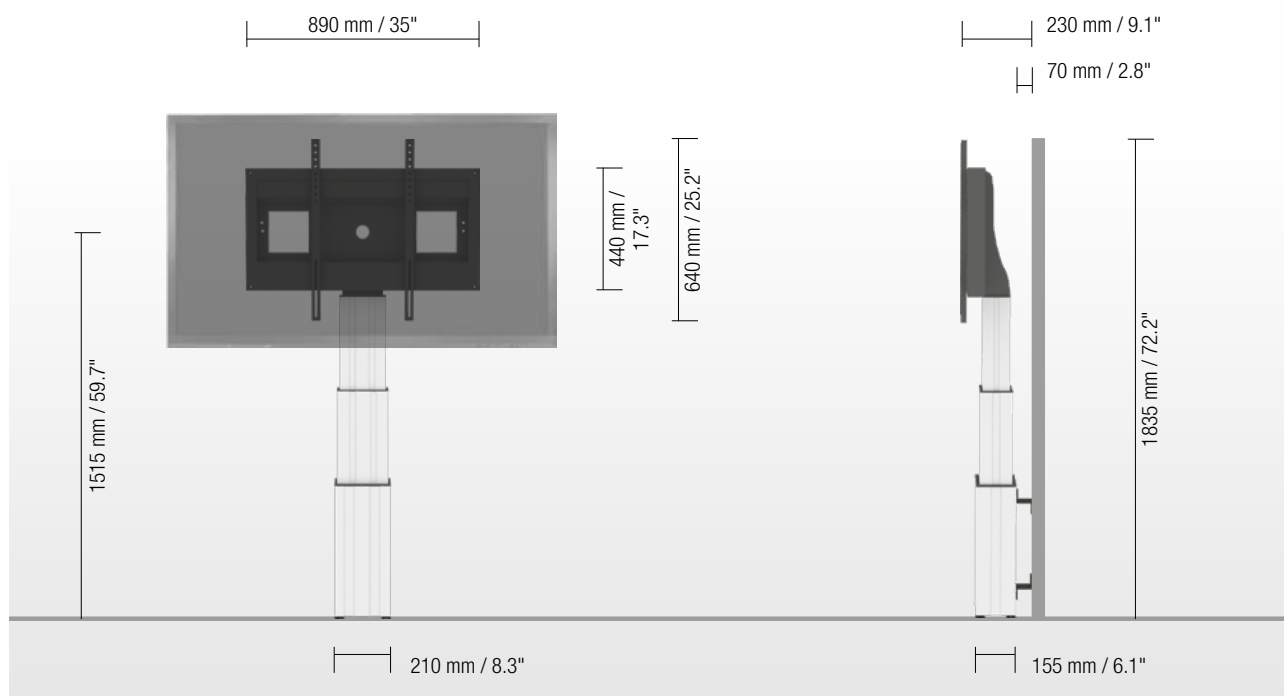

PRODUCT FEATURES

- electrical height adjustable column, natural anodized
- 700 mm / 27.6" height adjustment
- System suitable for wall mounting on massive walls, wall clearance by default 70 mm / 2.8", 4 leveling feet
- mount for use with 42" – 100" display
- VESA 200 x 200 up to 800 x 600
- maximum load approximately 150 kg / 330.7 lbs

HÖCHSTE STELLUNG | HIGHEST POSITION