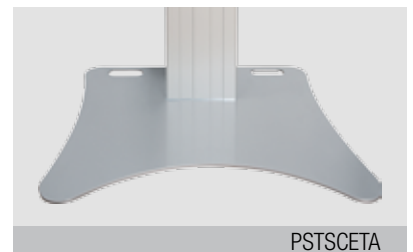

Mr. Arnaud Gielen
Office: +49 6533 75 310
Cell: +49 172 655 84 61
Email: Arnaud@conenmounts.com

PRODUCT FEATURES

- ◆ electrical height adjustable column, natural anodized
- ◆ 700 mm / 27.6" height adjustment
- ◆ System suitable for wall mounting on massive walls, wall clearance by default 70 mm / 2.8", 4 leveling feet
- ◆ mount for use with 42" – 100" display
- ◆ VESA 200 x 200 up to 800 x 600
- ◆ maximum load approximately 150 kg / 330.7 lbs

HÖCHSTE STELLUNG | HIGHEST POSITION

NIEDRIGSTE STELLUNG | LOWEST POSITION

DETAIL VIEWS

Pull & release locking brackets for easier mounting of display

Leveling feet

Wired remote control

AVAILABLE ACCESSORIES

LAP4-..

Side shelf

FSH-..

Front shelf

MINI-FUJI

Lockable mini PC bracket

AFSCETAKB

Keyboard shelf

VCTSCETA

PSTSCETAS

Plate to groundfixing

PSTSCETA

Floor plate

REM-FOOT

Foot remote control

CCE-EXT20