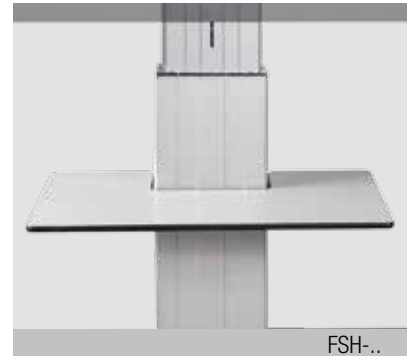

Mr. Arnaud Gielen
Office: +49 6533 75 310
Cell: +49 172 655 84 61
Email: Arnaud@conenmounts.com

PRODUCT FEATURES

- ◆ electrical height adjustable column, natural anodized
- ◆ 500 mm / 19.7" height adjustment
- ◆ Floor plate made of 8 mm / 0.3" strong steel, powder-coated, RAL 9006 white aluminum
- ◆ mount for use with 42" – 100" display
- ◆ VESA 200 x 200 up to 800 x 600
- ◆ maximum load approximately 150 kg / 330.7 lbs
- ◆ incl. wall brackets (70 mm / 2.8")

HIGHEST POSITION

LOWEST POSITION

DETAIL VIEWS

Pull & release locking brackets for easier mounting of display

Floor plate

Wired remote control

AVAILABLE ACCESSORIES

2 whiteboard side wings

SWBW-..

Side shelf

LAP4-..

Front shelf

FSH-..

Lockable mini PC bracket

MINI-FUJI

Keyboard shelf