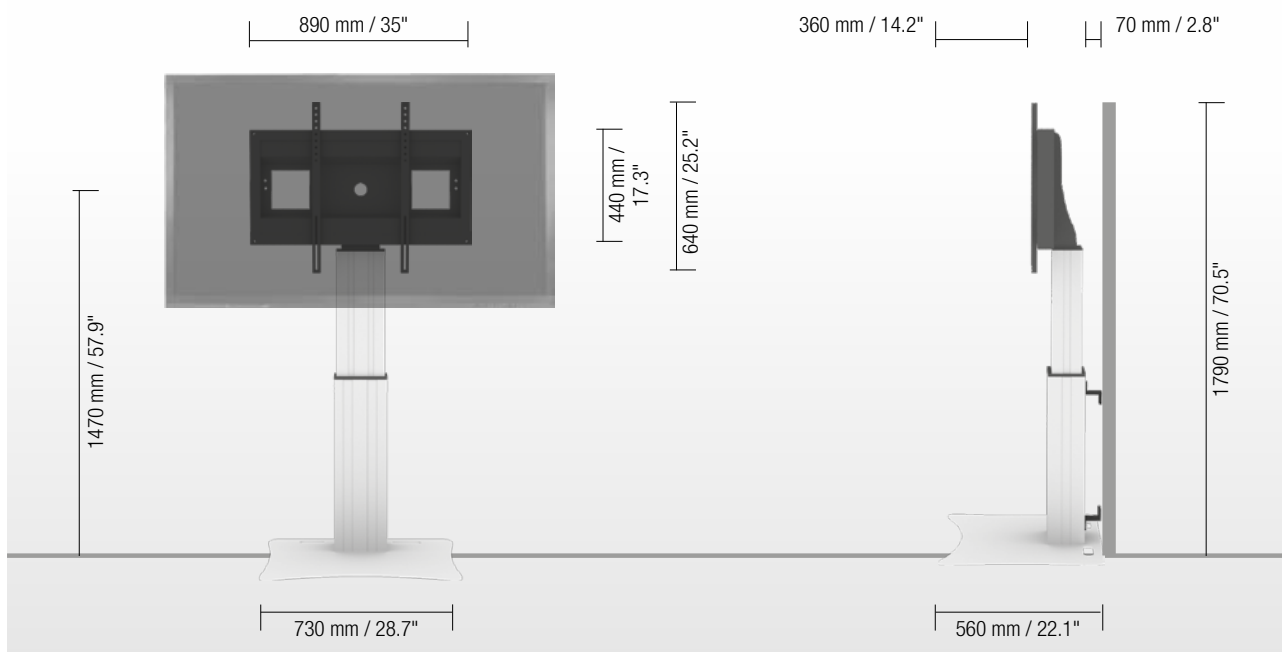

SCETAPL

EL. HEIGHT ADJUSTABLE SYSTEM WITH FLOOR PLATE

Factory:

Conen Produkte GmbH & Co. KG
Conenstr. 4
54497 Morbach – Gonzerath
Germany

International sales department:

Mr. Luc van der Sterren
Office: +49 65 33 75 311
Cell: +31 612 495 098
Email: Luc@conenmounts.com

Mr. Arnaud Gielen
Office: +49 6533 75 310
Cell: +49 172 655 84 61
Email: Arnaud@conenmounts.com

PRODUCT FEATURES

- ◆ electrical height adjustable column, natural anodized
- ◆ 500 mm / 19.7" height adjustment
- ◆ Floor plate made of 8 mm / 0.3" strong steel, powder-coated, RAL 9006 white aluminum
- ◆ mount for use with 42" – 100" display
- ◆ VESA 200 x 200 up to 800 x 600
- ◆ maximum load approximately 150 kg / 330.7 lbs
- ◆ incl. wall brackets (70 mm / 2.8")

HIGHEST POSITION

LOWEST POSITION

DETAIL VIEWS

Pull & release locking brackets for easier mounting of display

Floor plate

Wired remote control

AVAILABLE ACCESSORIES

2 whiteboard side wings

PACKING UNITS

Part. no.	Description	Packing dimensions (mm / ")	Net weight (kg / lbs)	Gross weight (kg / lbs)
CCE50-W	electrical height adjustable column, 500 mm / 19.7" height adjustment, L = 700 mm / 27.6"	970 x 270 x 220 / 38.2 x 10.6 x 8.7	18 / 39.7	19,5 / 43
AF-SCETA-N	Display mount	160 x 900 x 450 / 6.3 x 35.4 x 17.1	11,7 / 25.8	13,6 / 30
PSTSCETA	Floor plate	20 x 750 x 600 / 0.8 x 29.5 x 23.6	21 / 46.3	21,8 / 48.1
Total weight			50,7 / 111.8	54,9 / 121