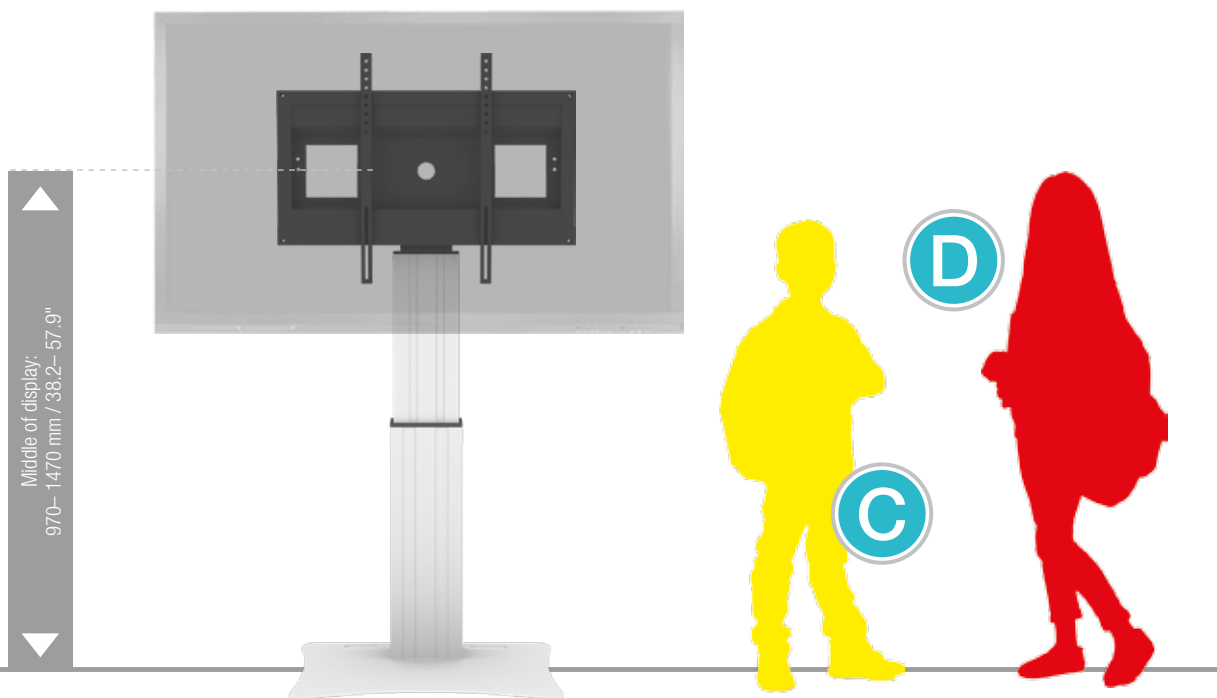

HIGHEST POSITION

LOWEST POSITION

DETAIL VIEWS

Pull & release locking brackets for easier mounting of display

Floor plate

Wired remote control

AVAILABLE ACCESSORIES

2 whiteboard side wings

SWBW-..

Side shelf

LAP4-..

Front shelf

FSH-..

Lockable mini PC bracket

MINI-FUJI

Keyboard shelf

AFSCETAKB

Foot remote control

REM-FOOT

Extender (200 mm / 7.9")

CCE-EXT20

Display securing padlock

SCHLIESS-VH

SIZE INDEX