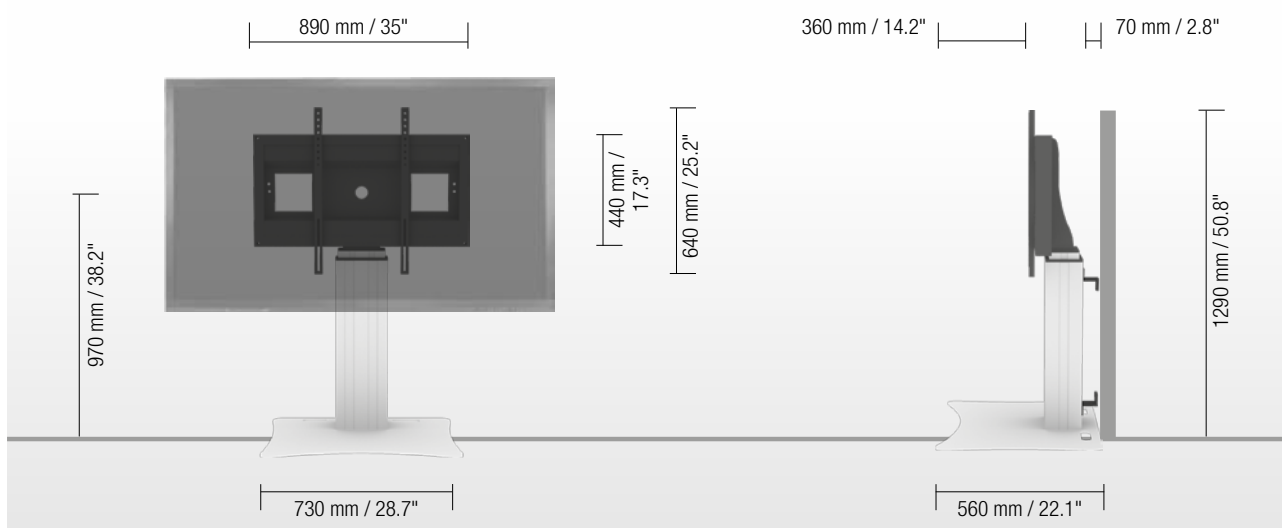

Mr. Arnaud Gielen
Office: +49 6533 75 310
Cell: +49 172 655 84 61
Email: Arnaud@conenmounts.com

PRODUCT FEATURES

- ◆ electrical height adjustable column, natural anodized
- ◆ 500 mm / 19.7" height adjustment
- ◆ Floor plate made of 8 mm / 0.3" strong steel, powder-coated, RAL 9006 white aluminum
- ◆ mount for use with 42" – 100" display
- ◆ VESA 200 x 200 up to 800 x 600
- ◆ maximum load approximately 150 kg / 330.7 lbs
- ◆ incl. wall brackets (70 mm / 2.8")

HIGHEST POSITION

LOWEST POSITION

DETAIL VIEWS

Pull & release locking brackets for easier mounting of display

Floor plate

Wired remote control

AVAILABLE ACCESSORIES

2 whiteboard side wings

AFSCETAKB

Foot remote control

REM-FOOT

Extender (200 mm / 7.9")

CCE-EXT20

Display securing padlock

SCHLIESS-VH

SIZE INDEX

PACKING UNITS

Part. no.	Description	Packing dimensions (mm / ")	Net weight (kg / lbs)	Gross weight (kg / lbs)
CCE50-W	electrical height adjustable column, 500 mm / 19.7" height adjustment, L = 700 mm / 27.6"	970 x 270 x 220 / 38.2 x 10.6 x 8.7	18 / 39.7	19,5 / 43
AF-SCETA-N	Display mount	160 x 900 x 450 / 6.3 x 35.4 x 17.1	11,7 / 25.8	13,6 / 30
PSTSCETA	Floor plate	20 x 750 x 600 / 0.8 x 29.5 x 23.6	21 / 46.3	21,8 / 48.1
Total weight			50,7 / 111.8	54,9 / 121