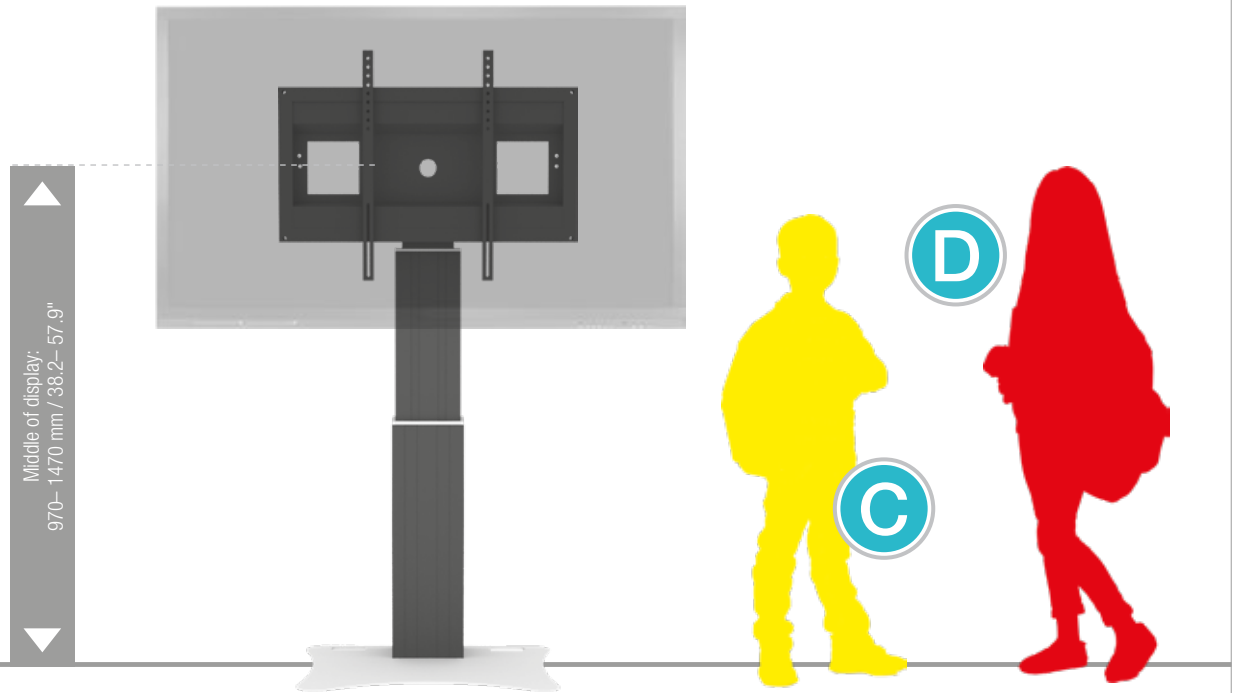

HIGHEST POSITION

LOWEST POSITION

DETAIL VIEWS

Pull & release locking brackets for easier mounting of display

Floor plate

Wired remote control

AVAILABLE ACCESSORIES

2 whiteboard side wings

AFSCETAKB

Foot remote control

REM-FOOT

Extender (200 mm / 7.9")

CCE-EXT20

Display securing padlock

SCHLIESS-VH

SIZE INDEX

Department	Kindergarten			Primary school		Secondary school		Adults
	A	B	C	D	E	F	G	
Silhouette								
Age (years)	2 – 3	3 – 4	4 – 7	6 – 11	11 – 14	13 – 16	from 16	
Body size (mm / ")	930 – 980 37 – 38.6	1080 – 1210 42.5 – 47.6	1190 – 1420 46.9 – 56	1330 – 1590 52.4 – 62.6	1460 – 1765 57.5 – 69.5	1590 – 1880 62.6 – 74	1740 – 2070 68.5 – 81.5	
Color								