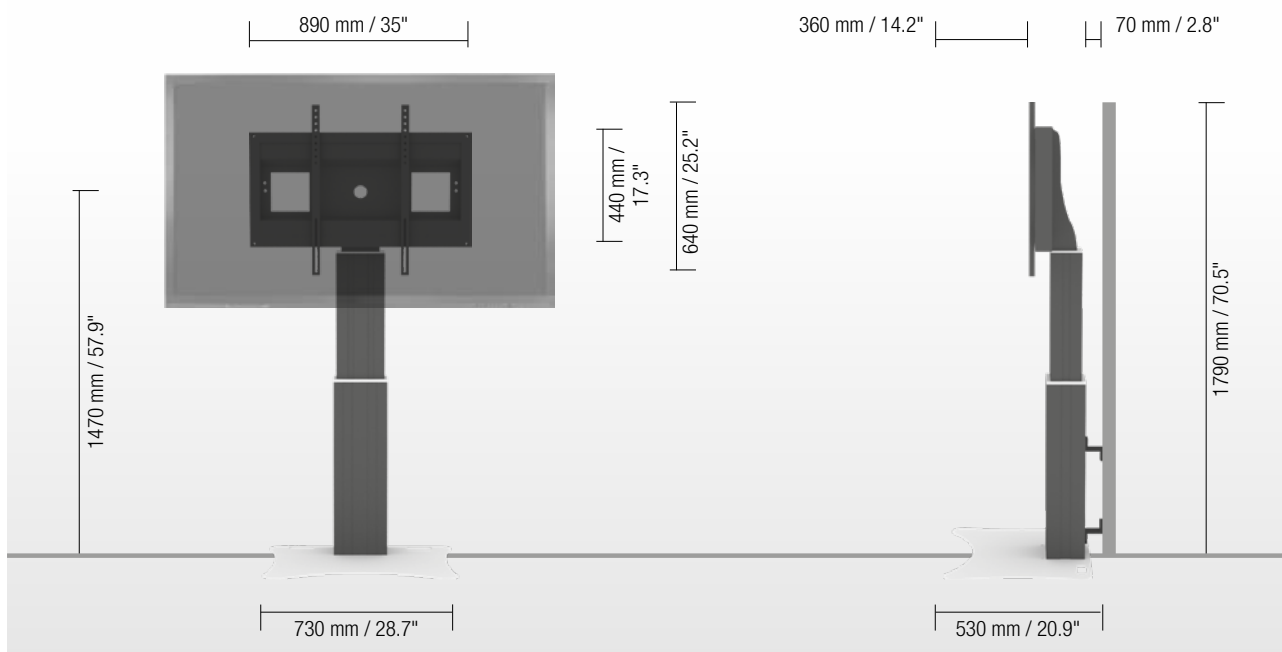

SCETAPLB

EL. HEIGHT ADJUSTABLE SYSTEM WITH FLOOR PLATE

Factory:

Conen Produkte GmbH & Co. KG
Conenstr. 4
54497 Morbach-Gonzerath
Germany

International sales department:

Mr. Luc van der Sterren
Office: +49 65 33 75 311
Cell: +31 612 495 098
Email: Luc@conenmounts.com

Mr. Arnaud Gielen
Office: +49 6533 75 310
Cell: +49 172 655 84 61
Email: Arnaud@conenmounts.com

PRODUCT FEATURES

- ◆ Electrical height adjustable column, black anodized
- ◆ 500 mm / 19.7" height adjustment
- ◆ Floor plate made of 8 mm / 0.3" strong steel, powder-coated, RAL 9006 white aluminum
- ◆ Mount for use with 42" – 100" display
- ◆ VESA 200 x 200 up to 800 x 600
- ◆ Maximum load approximately 150 kg / 330.7 lbs
- ◆ Incl. wall brackets (70 mm / 2.8")

HIGHEST POSITION

LOWEST POSITION

DETAIL VIEWS

Pull & release locking brackets for easier mounting of display

Floor plate

Wired remote control

AVAILABLE ACCESSORIES

2 whiteboard side wings

PACKING UNITS

Item no.	Description	Packing dimensions (mm / ")	Net weight (kg / lbs)	Gross weight (kg / lbs)
CCE50B-W	electrical height adjustable column, 500 mm / 19.7" height adjustment, L = 700 mm / 27.6"	970 x 270 x 220 / 38.2 x 10.6 x 8.7	18 / 39.7	19,5 / 43
AF-SCETA-N	Display mount	160 x 900 x 450 / 6.3 x 35.4 x 17.1	11,7 / 25.8	13,6 / 30
PSTSCETA	Floor plate	20 x 750 x 570 / 0.8 x 29.5 x 22.4	21 / 46.3	21,8 / 48.1
Total weight			50,7 / 111.8	54,9 / 121