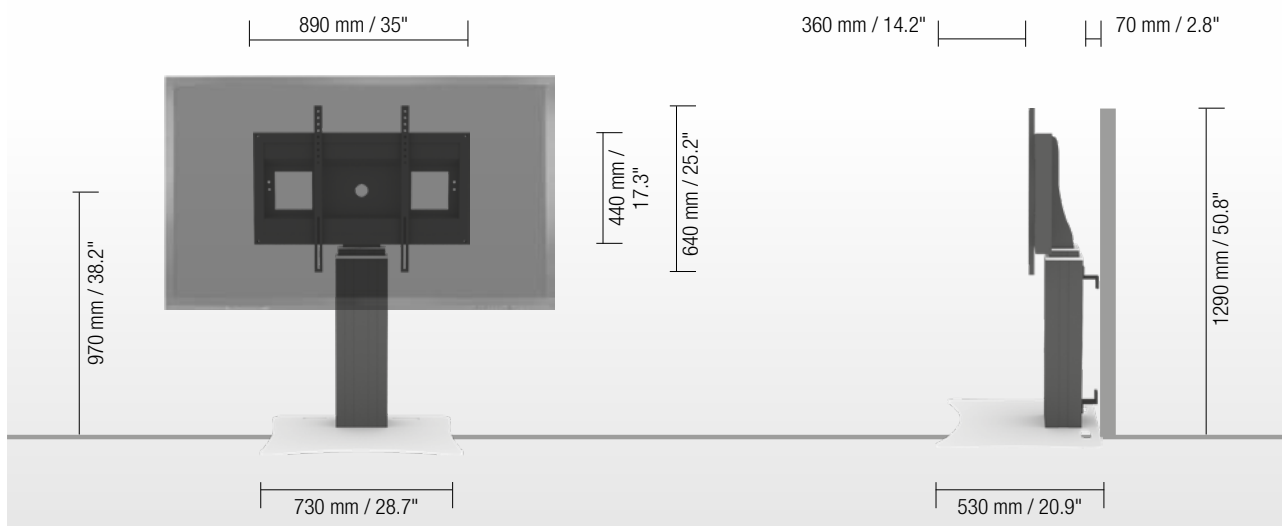

Mr. Arnaud Gielen
Office: +49 6533 75 310
Cell: +49 172 655 84 61
Email: Arnaud@conenmounts.com

PRODUCT FEATURES

- ◆ Electrical height adjustable column, black anodized
- ◆ 500 mm / 19.7" height adjustment
- ◆ Floor plate made of 8 mm / 0.3" strong steel, powder-coated, RAL 9006 white aluminum
- ◆ Mount for use with 42" – 100" display
- ◆ VESA 200 x 200 up to 800 x 600
- ◆ Maximum load approximately 150 kg / 330.7 lbs
- ◆ Incl. wall brackets (70 mm / 2.8")

HIGHEST POSITION

LOWEST POSITION

DETAIL VIEWS

Pull & release locking brackets for easier mounting of display

Floor plate

Wired remote control

AVAILABLE ACCESSORIES

2 whiteboard side wings

AFSCETAKB

Foot remote control

REM-FOOT

Extender (200 mm / 7.9")

CCE-EXT20

Display securing padlock

SCHLIESS-VH

SIZE INDEX

PACKING UNITS

Item no.	Description	Packing dimensions (mm / ")	Net weight (kg / lbs)	Gross weight (kg / lbs)
CCE50B-W	electrical height adjustable column, 500 mm / 19.7" height adjustment, L = 700 mm / 27.6"	970 x 270 x 220 / 38.2 x 10.6 x 8.7	18 / 39.7	19,5 / 43
AF-SCETA-N	Display mount	160 x 900 x 450 / 6.3 x 35.4 x 17.1	11,7 / 25.8	13,6 / 30
PSTSCETA	Floor plate	20 x 750 x 570 / 0.8 x 29.5 x 22.4	21 / 46.3	21,8 / 48.1
Total weight			50,7 / 111.8	54,9 / 121