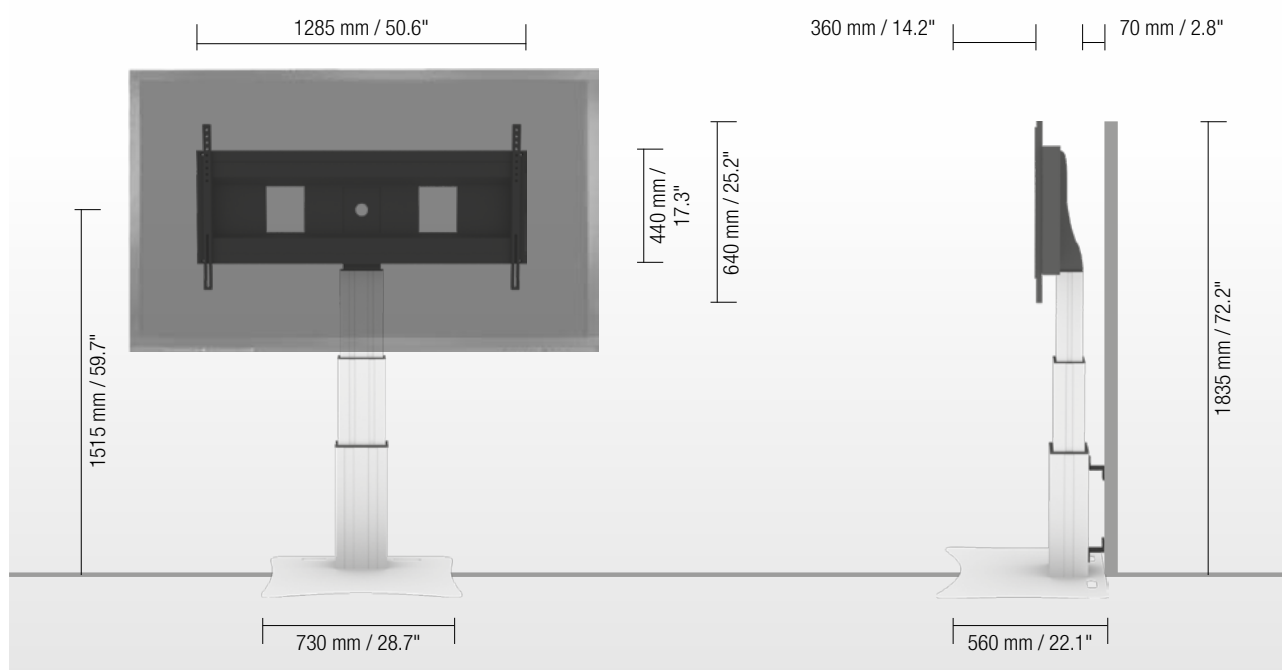

SCEXLP3535

EL. HEIGHT ADJUSTABLE SYSTEM WITH FLOOR PLATE

Factory:

Conen Produkte GmbH & Co. KG
Conenstr. 4
54497 Morbach – Gonzerath
Germany

International sales department:

Mr. Luc van der Sterren
Office: +49 65 33 75 311
Cell: +31 612 495 098
Email: Luc@conenmounts.com

Mr. Arnaud Gielen
Office: +49 6533 75 310
Cell: +49 172 655 84 61
Email: Arnaud@conenmounts.com

PRODUCT FEATURES

- ◆ electrical height adjustable column, natural anodized
- ◆ 700 mm / 27.6" height adjustment
- ◆ Floor plate made of 8 mm / 0.3" strong steel, powder-coated, RAL 9006 white aluminum
- ◆ XL-display mount for use with 70" – 120" display
- ◆ VESA 300 x 200 up to 1200 x 600
- ◆ maximum load approximately 150 kg / 330.7 lbs
- ◆ incl. wall brackets (70 mm / 2.8")

HIGHEST POSITION

LOWEST POSITION

DETAIL VIEWS

Pull & release locking brackets for easier mounting of display

Floor plate

Wired remote control

AVAILABLE ACCESSORIES

2 whiteboard side wings

AFSCETAKB

Video conference camera top shelf

VCTSCETA

Foot remote control

REM-FOOT

Extender (200 mm / 7.9")

CCEL-EXT20

Display securing padlock