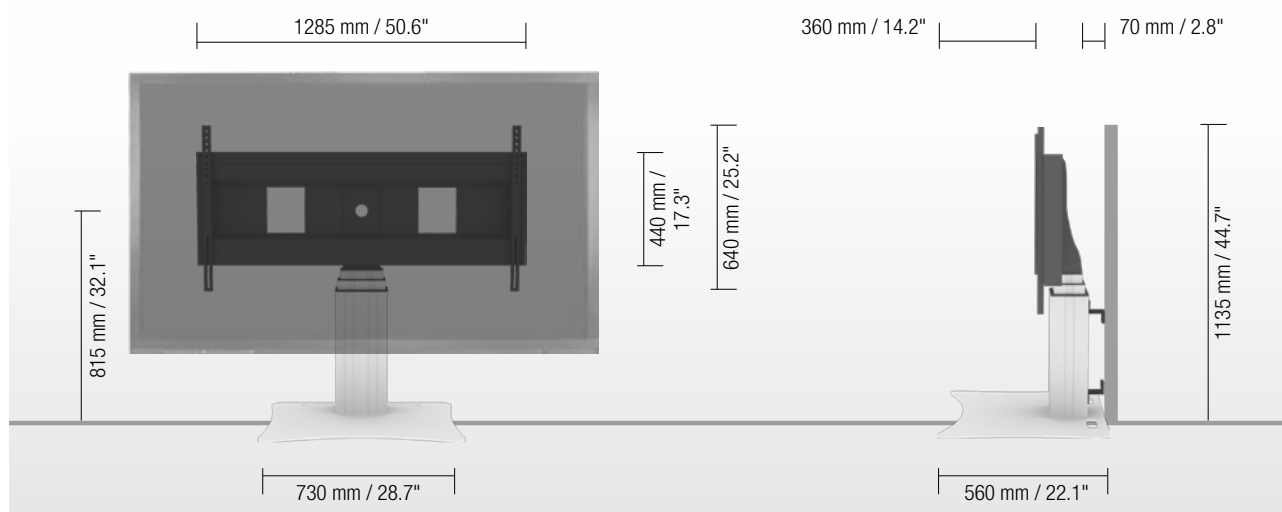

Mr. Arnaud Gielen
Office: +49 6533 75 310
Cell: +49 172 655 84 61
Email: Arnaud@conenmounts.com

PRODUCT FEATURES

- ◆ electrical height adjustable column, natural anodized
- ◆ 700 mm / 27.6" height adjustment
- ◆ Floor plate made of 8 mm / 0.3" strong steel, powder-coated, RAL 9006 white aluminum
- ◆ XL-display mount for use with 70" – 120" display
- ◆ VESA 300 x 200 up to 1200 x 600
- ◆ maximum load approximately 150 kg / 330.7 lbs
- ◆ incl. wall brackets (70 mm / 2.8")

HIGHEST POSITION

LOWEST POSITION

DETAIL VIEWS

Pull & release locking brackets for easier mounting of display

Floor plate

Wired remote control

AVAILABLE ACCESSORIES

2 whiteboard side wings

AFSCETAKB

Video conference camera top shelf

VCTSCETA

Foot remote control

REM-FOOT

Extender (200 mm / 7.9")

CCEL-EXT20

Display securing padlock

PACKING UNITS

Part. no.	Description	Packing dimensions (mm / ")	Net weight (kg / lbs)	Gross weight (kg / lbs)
CCE3535W	electrical height adjustable column, 2 x 350 mm / 13.8" height adjustment, L = 585 mm / 23"	760 x 270 x 220 / 29.9 x 10.6 x 8.7	21,2 / 46.7	24 / 52.9
AFSCETAN12	XL-display mount	1295 x 160 x 450 / 51 x 6.3 x 17.7	15 / 33.1	18 / 39.7
PSTSCETA	Floor plate	20 x 750 x 600 / 0.8 x 29.5 x 23.6	21 / 46.3	21,8 / 48.1
Total weight			57,2 / 126.1	63,8 / 140.7