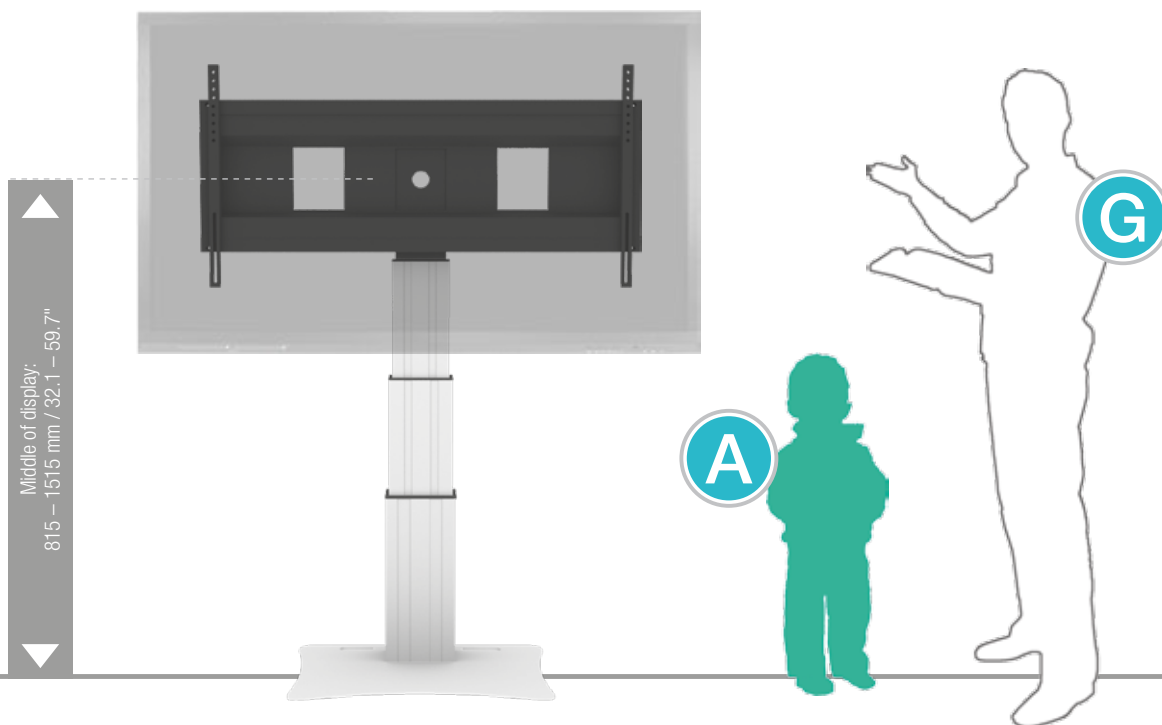

SIZE INDEX

Department	Kindergarten			Primary school			Adults
	Kindergarten			Secondary school			
Silhouette	A	B	C	D	E	F	G
Age (years)	2 – 3	3 – 4	4 – 7	6 – 11	11 – 14	13 – 16	from 16
Body size (mm / ")	930 – 980 37 – 38.6	1080 – 1210 42.5 – 47.6	1190 – 1420 46.9 – 56	1330 – 1590 52.4 – 62.6	1460 – 1765 57.5 – 69.5	1590 – 1880 62.6 – 74	1740 – 2070 68.5 – 81.5
Color							

PACKING UNITS

Part. no.	Description	Packing dimensions (mm / ")	Net weight (kg / lbs)	Gross weight (kg / lbs)
CCE3535W	electrical height adjustable column, 2 x 350 mm / 13.8" height adjustment, L = 585 mm / 23"	760 x 270 x 220 / 29.9 x 10.6 x 8.7	21,2 / 46.7	24 / 52.9
AFSCETAN12	XL-display mount	1295 x 160 x 450 / 51 x 6.3 x 17.7	15 / 33.1	18 / 39.7
PSTSCETA	Floor plate	20 x 750 x 600 / 0.8 x 29.5 x 23.6	21 / 46.3	21,8 / 48.1
Total weight			57,2 / 126.1	63,8 / 140.7