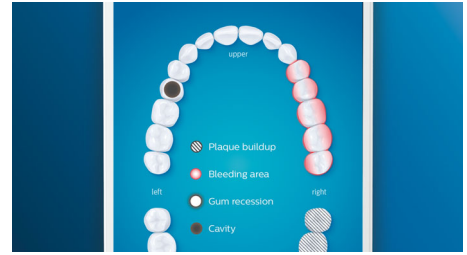

TongueCare+ tongue brush

Click on the TongueCare+ tongue brush to gently remove odor causing bacteria from the pores of your tongue. Its 240 specially designed MicroBristles get between all your tongue's ridges and grooves to remove bacteria and debris that lead to bad breath. Team with our antibacterial BreathRx tongue spray for superior cleaning and super fresh breath.

Never miss a spot

Thanks to our smart location sensor, you'll always know where you've brushed, and where you haven't. Real-time tracking on the Philips Sonicare app that lets you know when you've achieved a thorough clean, and coaches you to be a better, more mindful brusher.

TouchUp feature

If you happen to miss a spot while brushing your teeth, your app's TouchUp feature will show you. You can then go back for a second pass, and be confident you are getting a complete clean, every time.

Focus areas and goal-setting

Any trouble areas your dentist has pointed out? We'll highlight them on your in-app 3D mouth map, and remind you to pay extra attention to these areas.

Too much pressure?

You might not notice when you brush too hard, but your DiamondClean Smart will. If you use too much pressure, the light ring on the end of your handle will flash. This is a gentle reminder to ease off the pressure, and let your brush head do the work. 7 out of 10 people found this feature helped them become a better brusher.