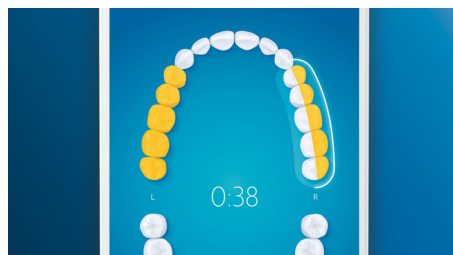

Whiter teeth, fast

Click on the Premium White brush head to remove surface stains and reveal your whitest smile. With its densely packed central stain removal bristles, it's clinically proven to remove up to 100% more stains in just three days.**

TongueCare+ tongue brush

Click on the TongueCare+ tongue brush to gently remove odor causing bacteria from the pores of your tongue. Its 240 specially designed MicroBristles get between all your tongue's ridges and grooves to remove bacteria and debris that lead to bad breath. Team with our antibacterial BreathRx tongue spray for superior cleaning and super fresh breath.

Never miss a spot

Thanks to our smart location sensor, you'll always know where you've brushed, and where you haven't. Real-time tracking on the Philips Sonicare app that lets you know when you've achieved a thorough clean, and coaches you to be a better, more mindful brusher.

TouchUp feature

If you happen to miss a spot while brushing your teeth, your app's TouchUp feature will show you. You can then go back for a second pass, and be confident you are getting a complete clean, every time.