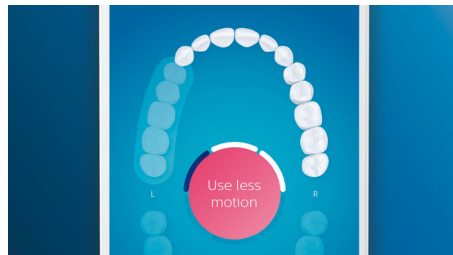

Highlights

Say goodbye to plaque

Click on the Premium plaque control brush head to experience our deepest clean. With soft flexible sides, the bristles contour to the shape of each tooth's surface to provide 4x more surface contact*** and remove up to 10x more plaque from hard-to-reach areas*.

Whiter teeth, fast

Click on the Premium White brush head to remove surface stains and reveal your whitest smile. With its densely packed central stain removal bristles, it's clinically proven to remove up to 100% more stains in just three days.**

TongueCare+ tongue brush

Click on the TongueCare+ tongue brush to gently remove odor causing bacteria from the pores of your tongue. Its 240 specially designed MicroBristles get between all your tongue's ridges and grooves to remove bacteria and debris that lead to bad breath. Team with our antibacterial BreathRx tongue spray for superior cleaning and super fresh breath.

Never miss a spot

Thanks to our smart location sensor, you'll always know where you've brushed, and where you haven't. Real-time tracking on the Philips Sonicare app that lets you know when you've achieved a thorough clean, and coaches you to be a better, more mindful brusher.