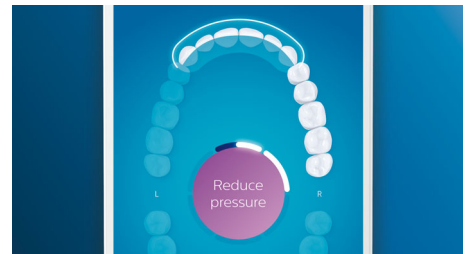

Never miss a spot

Thanks to our smart location sensor, you'll always know where you've brushed, and where you haven't. Real-time tracking on the Philips Sonicare app that lets you know when you've achieved a thorough clean, and coaches you to be a better, more mindful brusher.

TouchUp feature

If you happen to miss a spot while brushing your teeth, your app's TouchUp feature will show you. You can then go back for a second pass, and be confident you are getting a complete clean, every time.

Focus areas and goal-setting

Any trouble areas your dentist has pointed out? We'll highlight them on your in-app 3D mouth map, and remind you to pay extra attention to these areas.

Too much pressure?

You might not notice when you brush too hard, but your DiamondClean Smart will. If you use too much pressure, the light ring on the end of your handle will flash. This is a gentle reminder to ease off the pressure, and let your brush head do the work. 7 out of 10 people found this feature helped them become a better brusher.