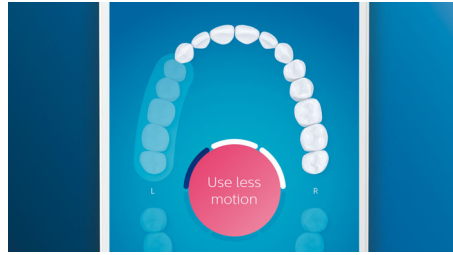

Never miss a spot

Thanks to our smart location sensor, you'll always know where you've brushed, and where you haven't. Real-time tracking on the Philips Sonicare app that lets you know when you've achieved a thorough clean, and coaches you to be a better, more mindful brusher.