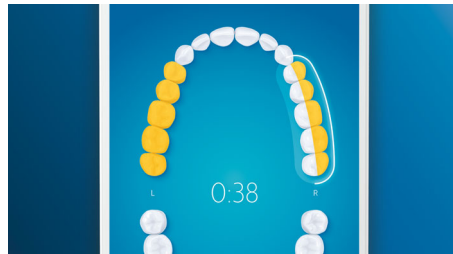

## Never miss a spot

Thanks to our smart location sensor, you'll always know where you've brushed, and where you haven't. Real-time tracking on the Philips Sonicare app that lets you know when you've achieved a thorough clean, and coaches you to be a better, more mindful brusher.

## Too much pressure?

You might not notice when you brush too hard, but your DiamondClean Smart will. If you use too much pressure, the light ring on the end of your handle will flash. This is a gentle reminder to ease off the pressure, and let your brush head do the work. 7 out of 10 people found this feature helped them become a better brusher.

## Care for your gums

Click on the Premium Gum Care brush head to improve your gum health. Its smaller size and targeted gum line bristles deliver gentle yet effective cleaning along the gum line, where gum disease starts. It's clinically proven to deliver up to 100% less gum inflammation\* and up to 7x healthier gums in just two weeks.\*

## TouchUp feature

If you happen to miss a spot while brushing your teeth, your app's TouchUp feature will show you. You can then go back for a second pass, and be confident you are getting a complete clean, every time.