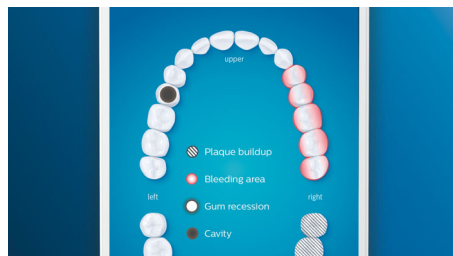

## TouchUp feature

If you happen to miss a spot while brushing your teeth, your app's TouchUp feature will show you. You can then go back for a second pass, and be confident you are getting a complete clean, every time.

## Easy does it

With an electric toothbrush, you let the brush do the work. We've built a scrubbing sensor into your handle as a gentle reminder to reduce scrubbing. This way, you can improve your technique and get a gentler, more effective clean.

## Whiter teeth, fast

Click on the Premium White brush head to remove surface stains and reveal your whitest smile. With its densely packed central stain removal bristles, it's clinically proven to remove up to 100% more stains in just three days.\*\*