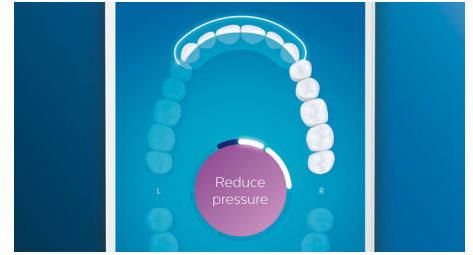

## Say goodbye to plaque

Click on the Premium plaque control brush head to experience our deepest clean. With soft flexible sides, the bristles contour to the shape of each tooth's surface to provide 4x more surface contact\*\*\* and remove up to 10x more plaque from hard-to-reach areas\*.

## Never miss a spot

Thanks to our smart location sensor, you'll always know where you've brushed, and where you haven't. Real-time tracking on the Philips Sonicare app that lets you know when you've achieved a thorough clean, and coaches you to be a better, more mindful brusher.

## Too much pressure?

You might not notice when you brush too hard, but your DiamondClean Smart will. If you use too much pressure, the light ring on the end of your handle will flash. This is a gentle reminder to ease off the pressure, and let your brush head do the work. 7 out of 10 people found this feature helped them become a better brusher.