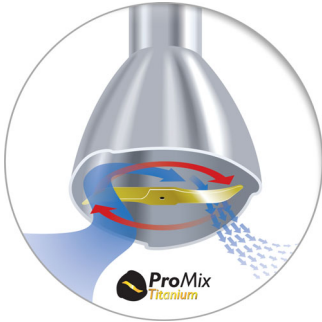

Reliable and durable

- Titanium coated blades: 6x harder than steel

Intuitive and easy to use

- Anti-splash blade guard with special wave shape
- Ergonomically designed grip for secure and easy handling
- Single button release for easy assembly
- SpeedTouch technology to intuitively set the right speed

PHILIPS

Hand blender
800W, SpeedTouch with Turbo ProMix Titanium Technology, 2 times finer blending*, Up to 50% faster*

HR1677/91

Highlights

ProMix blending technology

Developed together with the prestigious Stuttgart University, Philips ProMix is a unique, advanced technology that uses a specific triangular shape to create optimal food flow and maximum performance for faster and more consistent blending.