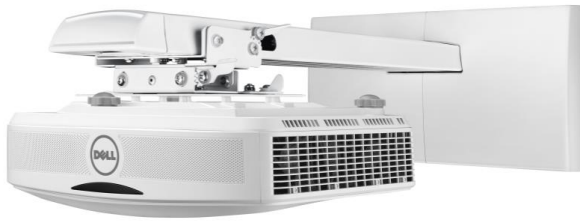

Dell Interactive Projector- S560P

Dell Conference Room and Classroom Displays

Engaging interactions. Enhanced presentations.

Captivation meets collaboration.

From classrooms to conference rooms, the S560P offers versatility and user-friendly features so you can keep audiences enthralled and interacting.

- **Versatile projection:** Turn virtually any wall or whiteboard into a 100" interactive touch screen.
- **Sketching made simple:** Enjoy a natural, easy writing or drawing experience during presentations with the included IR pens.
- **Sketching made simple:** The included styluses make it easy to write or draw during presentations.
- **Project brilliantly:** Full HD 1080p resolution, 3,400 ANSI lumens and a 16:9 aspect ratio means that text and images will be displayed with crystal clarity.
- **Superior sound:** Two 10W integrated speakers provide high-performance audio and enhanced presentations

- **Convenient compatibility:** The S560P is compatible with both Chromebooks and Chrome OS.
- **Smooth transition:** Make the S560P an easy integration into the classroom or boardroom by using your existing whiteboard and dry-erase markers.
- **Start it up:** Start projecting immediately with fast and easy calibration right out of the box.
- **Wireless option:** Project wirelessly via the optional wireless dongle (sold separately).

For more information visit
www.dell.com/projectors

Dell Interactive Projector- S560P

Projector shown with optional wall mount kit

Ports and Connectors

- A. VGA Out
- B. VGA In
- C. RCA
- D. 2 x HDMI
- E. Audio input (blue)
- F. RCA pair (red/white)
- G. Microphone (pink)
- H. Audio output (green)
- I. USB Type A 5V DC / 1.8 A Output