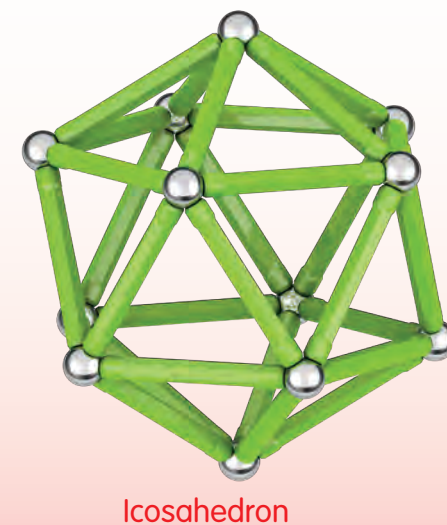

MAGNETIC EXPERIENCE

DISCOVER POLARITY

PLAY WITH POLARITY

Crocodile

Ballerina

GEOMAG WORLD

BASES

SQUARE

PENTAGONAL

GEOMETRY

BASIC SHAPES

THE PLATONIC SOLIDS

Manufactured by:
GEOMAGWORLD SA
Via Roncaglia, 15 - CH 6883 Novazzano, Switzerland.
Geomag is a registered trademark. All Rights Reserved.

MP-390.912.00

THE ORIGINAL
MAGNETIC CONSTRUCTION

WARNING:
CHOKING HAZARD
Toy Contains Small Parts and Marbles.
Not for children under 3 years.

MODEL 1
38 pcs

27 11

1

2

3

4