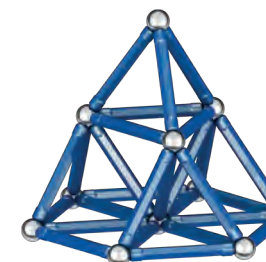

THE ORIGINAL
MAGNETIC CONSTRUCTION

WARNING:
CHOKING HAZARD
Toy Contains Small Parts and Marbles.
Not for children under 3 years.

MODEL 1
38 pcs

27 11

1

2

3

4