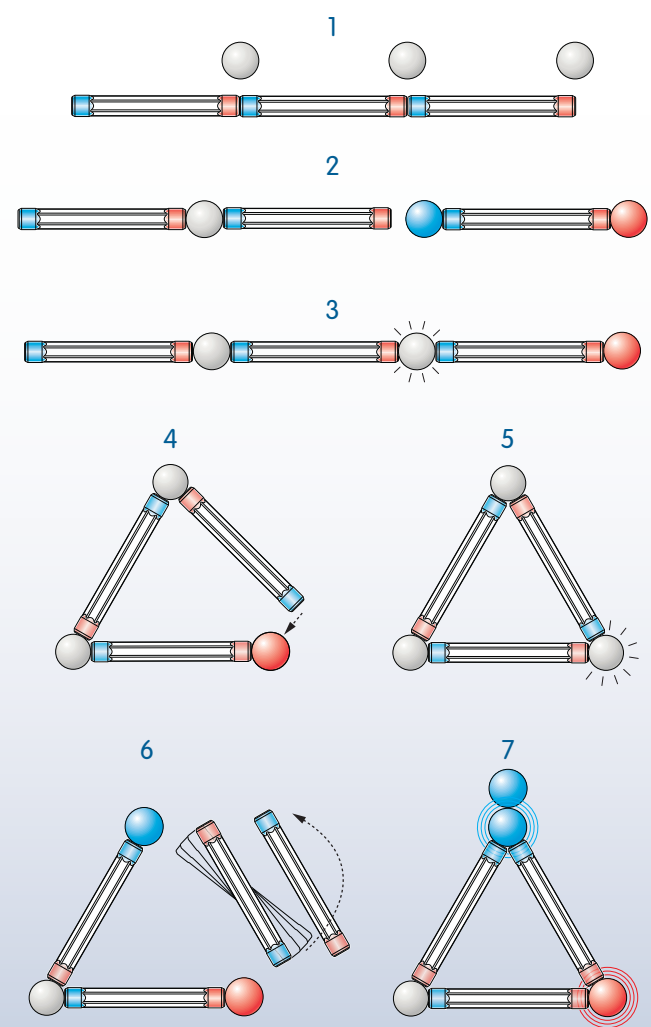

MAGNETIC EXPERIENCE

DISCOVER POLARITY

PLAY WITH POLARITY

Crocodile

Ballerina

GEOMAG WORLD

BASES

SQUARE

THE ORIGINAL
MAGNETIC CONSTRUCTION

WARNING:
CHOKING HAZARD
Toy Contains Small Parts and Marbles.
Not for children under 3 years.

MODEL 1
38 pcs

27 11

1

2

3

4

5

geomagvideo.com/17MCL14 

MODEL 5
90 pcs

58 30 2

1

2

3

4

5

geomagvideo.com/17MCL15 

MODEL 6
84 pcs

60 24

1

2

3

4