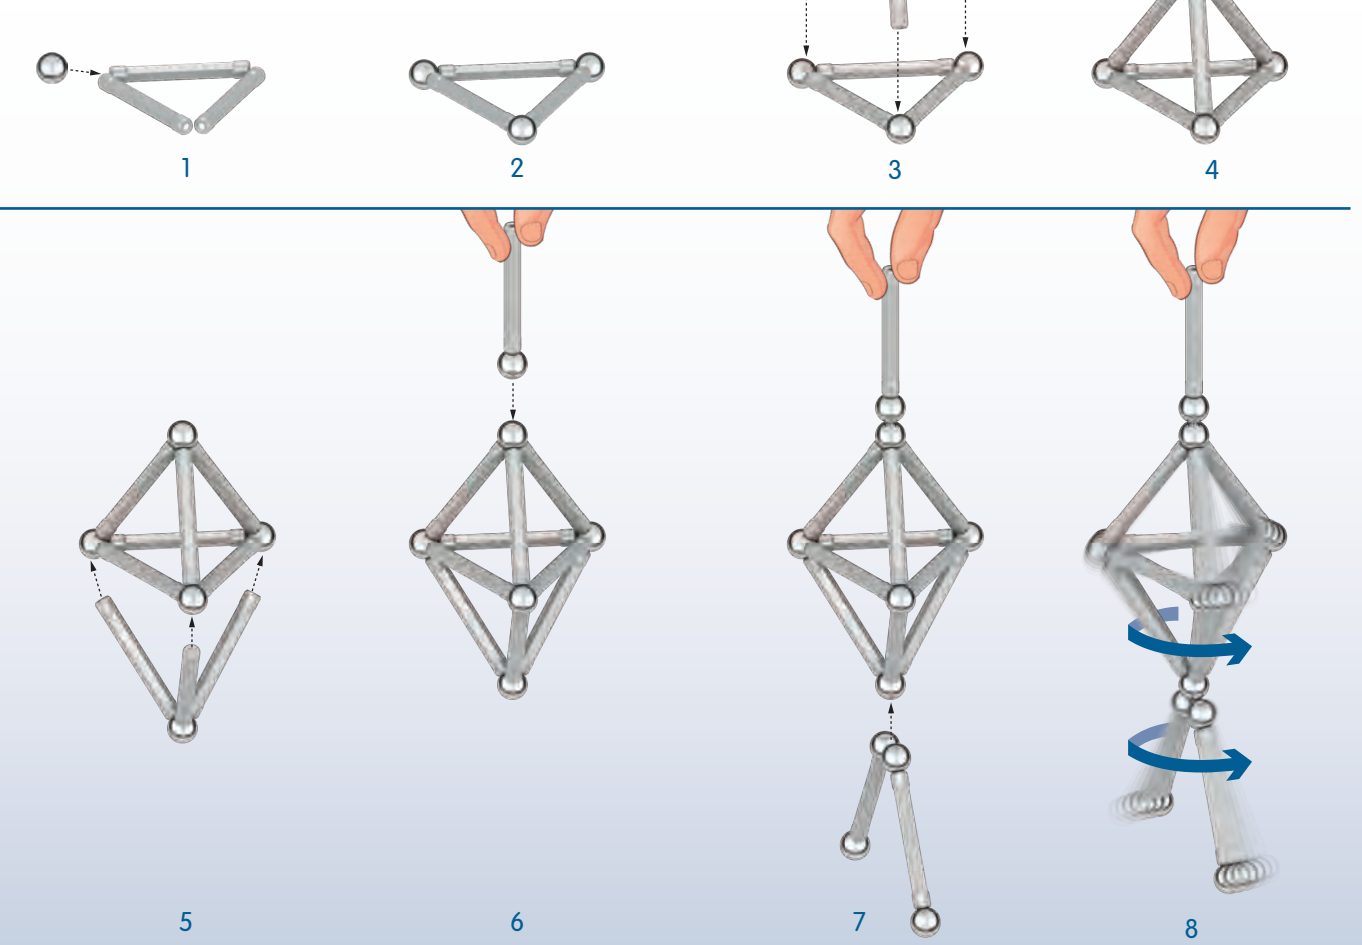

MAGNETIC EXPERIENCE

DISCOVER POLARITY

PLAY WITH POLARITY

Crocodile

Ballerina

GEOMAG WORLD

BASES

SQUARE

THE ORIGINAL
MAGNETIC CONSTRUCTION

WARNING:
CHOKING HAZARD
Toy Contains Small Parts and Marbles.
Not for children under 3 years.

MODEL 1
38 pcs

27 11

1

2

3

4