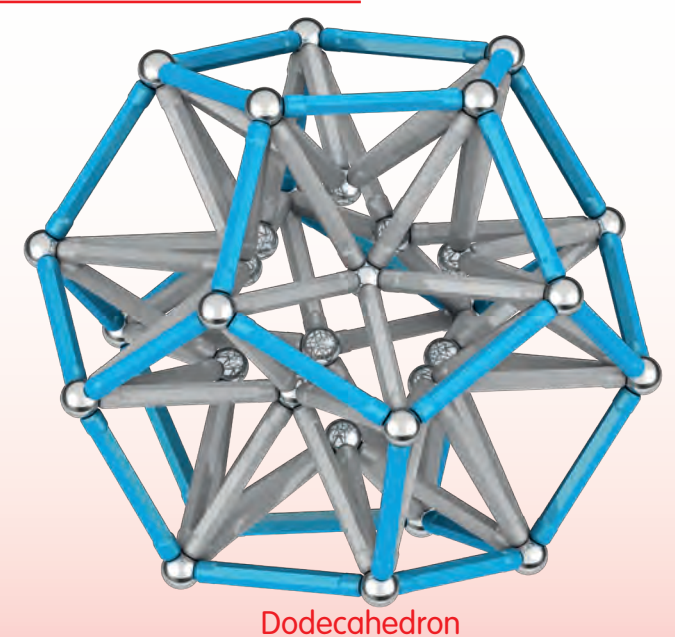

GEOMETRY

BASIC SHAPES

THE PLATONIC SOLIDS