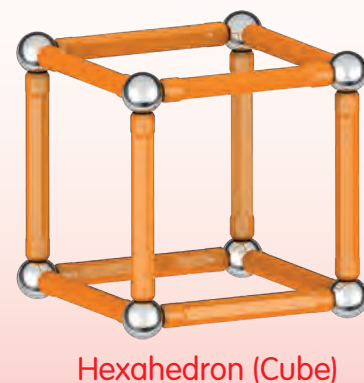

MAGNETIC EXPERIENCE

DISCOVER POLARITY

PLAY WITH POLARITY

Crocodile

Ballerina

GEOMAG WORLD

BASES

SQUARE

PENTAGONAL

GEOMETRY

BASIC SHAPES

THE PLATONIC SOLIDS

Manufactured by:
GEOMAGWORLD SA
Via Roncaglia, 15 - CH 6883 Novazzano, Switzerland.
Geomag is a registered trademark. All Rights Reserved.

MP-390.912.00

THE ORIGINAL
MAGNETIC CONSTRUCTION

WARNING:
CHOKING HAZARD
Toy Contains Small Parts and Marbles.
Not for children under 3 years.

MODEL 1
38 pcs

27 11

1

2

3

4