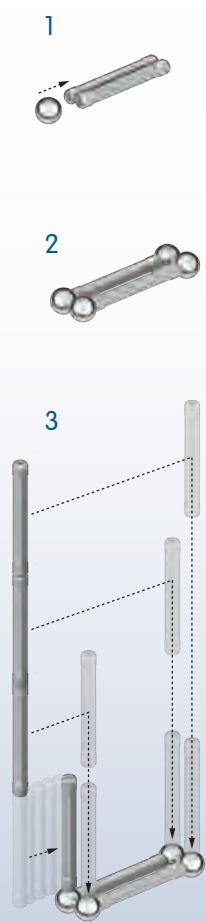

MAGNETIC EXPERIENCE

DISCOVER POLARITY

PLAY WITH POLARITY

Crocodile

Ballerina

GEOMAG WORLD

BASES

SQUARE

PENTAGONAL

GEOMETRY

BASIC SHAPES

THE PLATONIC SOLIDS

Manufactured by:
GEOMAGWORLD SA
Via Roncaglia, 15 - CH 6883 Novazzano, Switzerland.
Geomag is a registered trademark. All Rights Reserved.

MP-390.912.00

THE ORIGINAL
MAGNETIC CONSTRUCTION

WARNING:
CHOKING HAZARD
Toy Contains Small Parts and Marbles.
Not for children under 3 years.

MODEL 1
38 pcs

27 11

1

2

3

4

5

geomagvideo.com/17MCL11 

MODEL 2
42 pcs

30 12

1

2

3

4