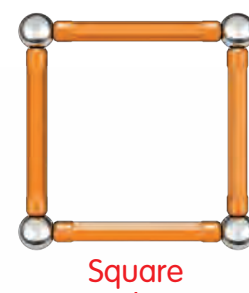

GEOMETRY

BASIC SHAPES