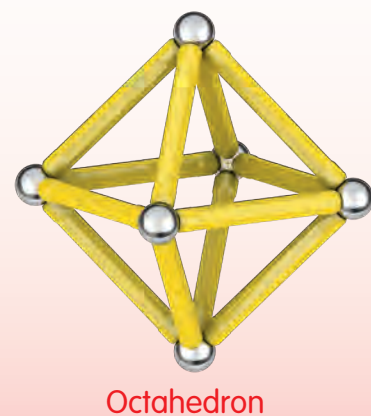

MAGNETIC EXPERIENCE

DISCOVER POLARITY

PLAY WITH POLARITY

Crocodile

Ballerina

GEOMAG WORLD

BASES

SQUARE

PENTAGONAL

GEOMETRY

BASIC SHAPES

THE PLATONIC SOLIDS

Manufactured by:
GEOMAGWORLD SA
Via Roncaglia, 15 - CH 6883 Novazzano, Switzerland.
Geomag is a registered trademark. All Rights Reserved.

MP-390.912.00

THE ORIGINAL
MAGNETIC CONSTRUCTION

WARNING:
CHOKING HAZARD
Toy Contains Small Parts and Marbles.
Not for children under 3 years.

MODEL 1
38 pcs

27 11

1

2

3

4