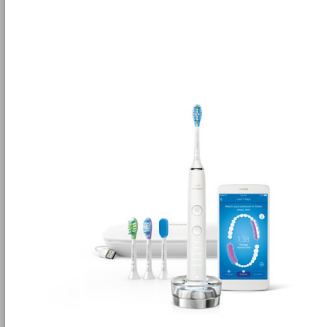

Philips Sonicare
DiamondClean Smart
Sonic electric toothbrush
with app

Personalized coaching

Smart brush head sensors
Smart brush head recognition
5 modes, 3 intensities

DiamondClean Smart

HX9924/07

Our best ever toothbrush, for complete oral care

Feel confident, with 100% coverage

The DiamondClean Smart is our best toothbrush, for complete care. Four high-performance brush heads let you focus on all areas of your oral health, and our Smart Sensor technology gives you personalized feedback and coaching.