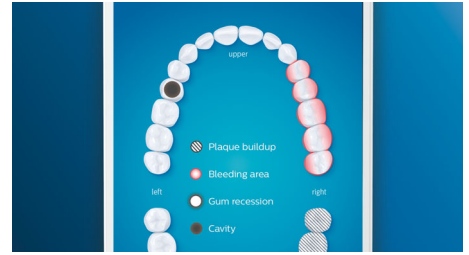

Whiter teeth, fast

Click on the Premium White brush head to remove surface stains and reveal your whitest smile. With its densely packed central stain removal bristles, it's clinically proven to remove up to 100% more stains in just three days.**

Never miss a spot

Thanks to our smart location sensor, you'll always know where you've brushed, and where you haven't. Real-time tracking on the Philips Sonicare app that lets you know when you've achieved a thorough clean, and coaches you to be a better, more mindful brusher.

TouchUp feature

If you happen to miss a spot while brushing your teeth, your app's TouchUp feature will show you. You can then go back for a second pass, and be confident you are getting a complete clean, every time.

Focus areas and goal-setting

Any trouble areas your dentist has pointed out? We'll highlight them on your in-app 3D mouth map, and remind you to pay extra attention to these areas.

Too much pressure?

You might not notice when you brush too hard, but your DiamondClean Smart will. If you use too much pressure, the light ring on the end of your handle will flash. This is a gentle reminder to ease off the pressure, and let your brush head do the work. 7 out of 10 people found this feature helped them become a better brusher.