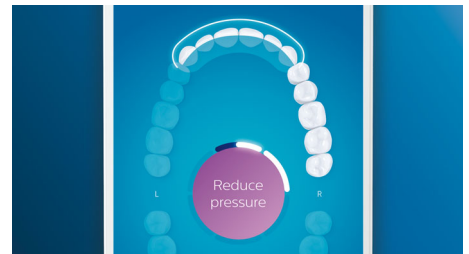

Never miss a spot

Thanks to our smart location sensor, you'll always know where you've brushed, and where you haven't. Real-time tracking on the Philips Sonicare app that lets you know when you've achieved a thorough clean, and coaches you to be a better, more mindful brusher.

TouchUp feature

If you happen to miss a spot while brushing your teeth, your app's TouchUp feature will show you. You can then go back for a second pass, and be confident you are getting a complete clean, every time.

Focus areas and goal-setting

Any trouble areas your dentist has pointed out? We'll highlight them on your in-app 3D mouth map, and remind you to pay extra attention to these areas.

Too much pressure?

You might not notice when you brush too hard, but your DiamondClean Smart will. If you use too much pressure, the light ring on the end of your handle will flash. This is a gentle reminder to ease off the pressure, and let your brush head do the work. 7 out of 10 people found this feature helped them become a better brusher.