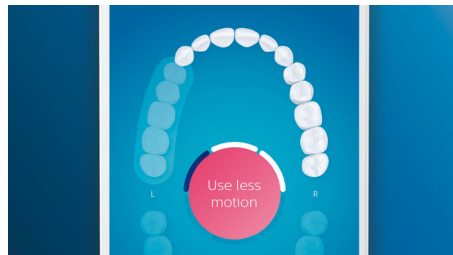

Say goodbye to plaque

Click on the Premium plaque control brush head to experience our deepest clean. With soft flexible sides, the bristles contour to the shape of each tooth's surface to provide 4x more surface contact*** and remove up to 10x more plaque from hard-to-reach areas*.

Whiter teeth, fast

Click on the Premium White brush head to remove surface stains and reveal your whitest smile. With its densely packed central stain removal bristles, it's clinically proven to remove up to 100% more stains in just three days.**

TongueCare+ tongue brush

Click on the TongueCare+ tongue brush to gently remove odor causing bacteria from the pores of your tongue. Its 240 specially designed MicroBristles get between all your tongue's ridges and grooves to remove bacteria and debris that lead to bad breath. Team with our antibacterial BreathRx tongue spray for superior cleaning and super fresh breath.

Never miss a spot

Thanks to our smart location sensor, you'll always know where you've brushed, and where you haven't. Real-time tracking on the Philips Sonicare app that lets you know when you've achieved a thorough clean, and coaches you to be a better, more mindful brusher.