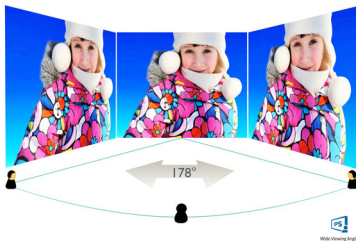

IPS technology

IPS displays use an advanced technology which gives you extra wide viewing angles of 178/178 degree, making it possible to view the display from almost any angle. Unlike standard TN panels, IPS displays gives you remarkably crisp images with vivid colors, making it ideal not only for Photos, movies and web browsing, but also for professional applications which demand color accuracy and consistent brightness at all times.