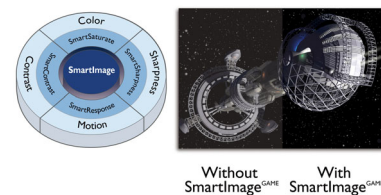

SmartImage Game mode

The new Philips gaming display has quick access OSD fine tuned for gamers, offering you multiple options. "FPS" mode (First person shooting) improves dark themes in games, allowing you to see hidden objects in dark areas. "Racing" mode adapts display with fastest response time, high color, along with

image adjustments. "RTS" mode (Real time strategy) has a special SmartFrame mode which enables highlighting of specific area and allows for size and image adjustments. Gamer 1 and Gamer 2 enable you to save personal customized settings based on different games, ensuring best performance.