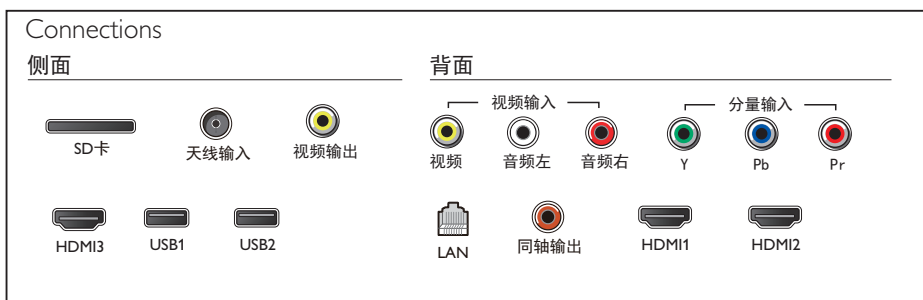

Discover a Smarter experience that lies beyond traditional TV. Rent and stream movies, videos or games from online video stores. Watch catch-up TV from your favorite channels and enjoy a growing selection of online apps with Smart TV.

Ultra Slim profile

Sleek. Cutting edge. Refined. Precise. The Philips Ultra Slim silhouette. That something so slim can inspire so much interest shouldn't be surprising, given how much sophistication it will bring to your décor.

Pixel Plus Ultra HD

Experience 4K Ultra HD sharpness with the Philips Pixel Plus Ultra HD engine. It optimizes picture quality to deliver smooth, fluid images with incredible detail and depth – Enjoy sharper 4K images with brighter whites and blacker blacks every time.

USB (photos, music, video)

Share the fun. Connect your USB memory-stick, digital camera, mp3 player or other multimedia device to the USB port on your TV to enjoy photos, videos and music with the easy to use onscreen content browser.

Sound processing

A gust of wind, a leaf hitting the ground, the sound of tires zooming down a windy road. It is the little details that bring the picture to life. Philips Sound Processing brings these details together with uncompromised sound clarity. Hear everything as the director intended with studio-grade sound mixing that supports original audio content, and enhances sound when needed. Deep bass, clear dialogue, and amazing accuracy is just the start.

Issue date 2017-06-23

Version: 3.0.3

12 NC: 8670 001 46689
EAN: 69 59033 85562 7

© 2017 Koninklijke Philips N.V.
All Rights reserved.

Specifications are subject to change without notice.
Trademarks are the property of Koninklijke Philips N.V.
or their respective owners.

www.philips.com

* EPG and actual visibility (up to 8 days) is country and operator dependent.