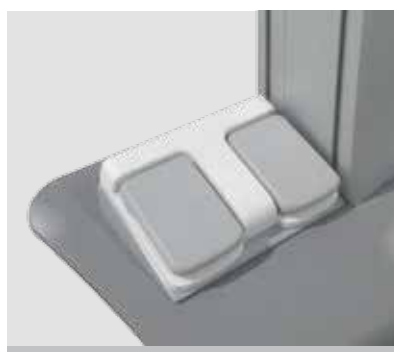

Mr. Arnaud Gielen
Office: +49 6533 75 310
Cell: +49 172 655 84 61
Email: Arnaud@conenmounts.com

PRODUCT FEATURES

- ◆ 2 electrical height adjustable columns, black anodized
- ◆ 500 mm / 19.7" height adjustment
- ◆ System suitable for wall mounting on massive walls, wall clearance by default 70 mm / 2.8", 4 leveling feet
- ◆ XL-display mount for use with 70" – 120" display
- ◆ VESA 300 x 200 up to 1200 x 600
- ◆ Maximum load approximately 250 kg / 551.2 lbs
- ◆ Incl. wall brackets (70 mm / 2.8")

HIGHEST POSITION

LOWEST POSITION

DETAIL VIEWS

Pull & release locking brackets for easier mounting of display

Leveling feet

Wired remote control

AVAILABLE ACCESSORIES

SWBW-..

2 whiteboard side wings

LAP4-..

Side shelf

MINI-FUJI

Lockable mini PC bracket

VCTSCETA

Video conference camera top shelf

REM-FOOT

Foot remote control

CCE-EXT20

Extender (200 mm / 7.9")

SCHLIESS-VH

Display securing padlock

SIZE INDEX

Department	Kindergarten			Primary school		Secondary school		Adults
	A	B	C	D	E	F	G	
Silhouette								
Age (years)	2 – 3	3 – 4	4 – 7	6 – 11	11 – 14	13 – 16	from 16	
Body size (mm / ")	930 – 980 37 – 38.6	1080 – 1210 42.5 – 47.6	1190 – 1420 46.9 – 56	1330 – 1590 52.4 – 62.6	1460 – 1765 57.5 – 69.5	1590 – 1880 62.6 – 74	1740 – 2070 68.5 – 81.5	
Color								