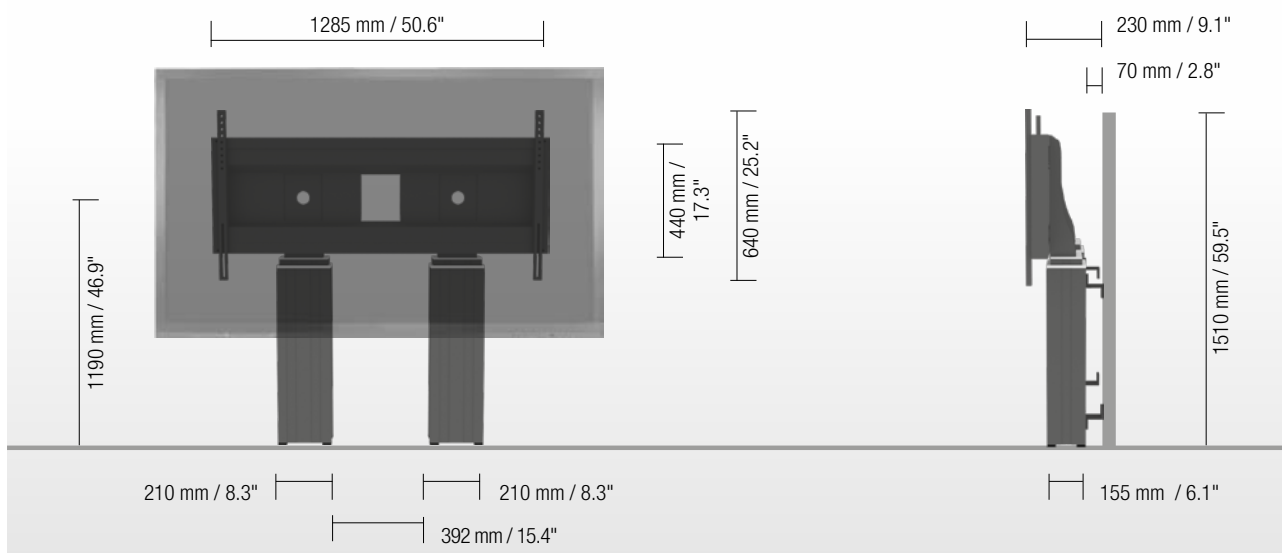

Mr. Arnaud Gielen
Office: +49 6533 75 310
Cell: +49 172 655 84 61
Email: Arnaud@conenmounts.com

PRODUCT FEATURES

- ◆ 2 electrical height adjustable columns, black anodized
- ◆ 500 mm / 19.7" height adjustment
- ◆ System suitable for wall mounting on massive walls, wall clearance by default 70 mm / 2.8", 4 leveling feet
- ◆ XL-display mount for use with 70" – 120" display
- ◆ VESA 300 x 200 up to 1200 x 600
- ◆ Maximum load approximately 250 kg / 551.2 lbs
- ◆ Incl. wall brackets (70 mm / 2.8")

HIGHEST POSITION

LOWEST POSITION

DETAIL VIEWS

Pull & release locking brackets for easier mounting of display

Leveling feet

Wired remote control

AVAILABLE ACCESSORIES

SWBW-..

Foot remote control

CCE-EXT20

Extender (200 mm / 7.9")

SCHLIESS-VH

Display securing padlock

SIZE INDEX

Department	Kindergarten			Primary school		Secondary school		Adults
	A	B	C	D	E	F	G	
Silhouette								
Age (years)	2 – 3	3 – 4	4 – 7	6 – 11	11 – 14	13 – 16	from 16	
Body size (mm / ")	930 – 980 37 – 38.6	1080 – 1210 42.5 – 47.6	1190 – 1420 46.9 – 56	1330 – 1590 52.4 – 62.6	1460 – 1765 57.5 – 69.5	1590 – 1880 62.6 – 74	1740 – 2070 68.5 – 81.5	
Color								

PACKING UNITS

Item no.	Description	Packing dimensions (mm / ")	Net weight (kg / lbs)	Gross weight (kg / lbs)
CCE70-WDB	2 x electrical height adjustable column, 500 mm / 19.7" height adjustment, L = 900 mm / 35.4"	2 x 1180 x 270 x 200 / 46.5 x 10.6 x 7.9	2 x 21 / 46.3	2 x 23,1 / 50.9
AFSCETAND	XL-display mount	1295 x 160 x 450 / 51 x 6.3 x 17.7	15 / 33.1	18 / 39.7
Total weight			57 / 125.7	64,2 / 141.5