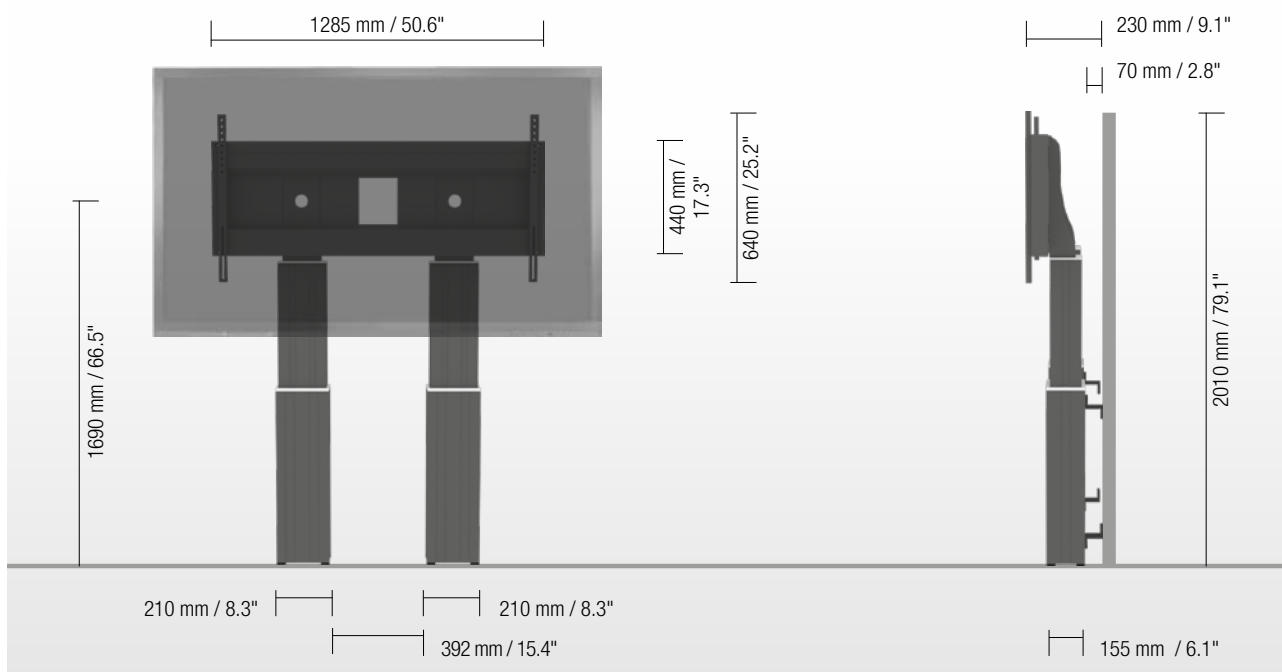

SCETADWB

EL. HEIGHT ADJUSTABLE SYSTEM FOR WALL MOUNTING

Factory:

Conen Produkte GmbH & Co. KG
Conenstr. 4
54497 Morbach – Gonzerath
Germany

International sales department:

Mr. Luc van der Sterren
Office: +49 65 33 75 311
Cell: +31 612 495 098
Email: Luc@conenmounts.com

Mr. Arnaud Gielen
Office: +49 6533 75 310
Cell: +49 172 655 84 61
Email: Arnaud@conenmounts.com

PRODUCT FEATURES

- ◆ 2 electrical height adjustable columns, black anodized
- ◆ 500 mm / 19.7" height adjustment
- ◆ System suitable for wall mounting on massive walls, wall clearance by default 70 mm / 2.8", 4 leveling feet
- ◆ XL-display mount for use with 70" – 120" display
- ◆ VESA 300 x 200 up to 1200 x 600
- ◆ Maximum load approximately 250 kg / 551.2 lbs
- ◆ Incl. wall brackets (70 mm / 2.8")

HIGHEST POSITION

LOWEST POSITION

DETAIL VIEWS

Pull & release locking brackets for easier mounting of display

Leveling feet

Wired remote control

AVAILABLE ACCESSORIES

SWBW-..

Foot remote control

CCE-EXT20

Extender (200 mm / 7.9")

SCHLIESS-VH

Display securing padlock

SIZE INDEX

Department	Kindergarten			Primary school		Secondary school		Adults
	A	B	C	D	E	F	G	
Silhouette								
Age (years)	2 – 3	3 – 4	4 – 7	6 – 11	11 – 14	13 – 16	from 16	
Body size (mm / ")	930 – 980 37 – 38.6	1080 – 1210 42.5 – 47.6	1190 – 1420 46.9 – 56	1330 – 1590 52.4 – 62.6	1460 – 1765 57.5 – 69.5	1590 – 1880 62.6 – 74	1740 – 2070 68.5 – 81.5	
Color								