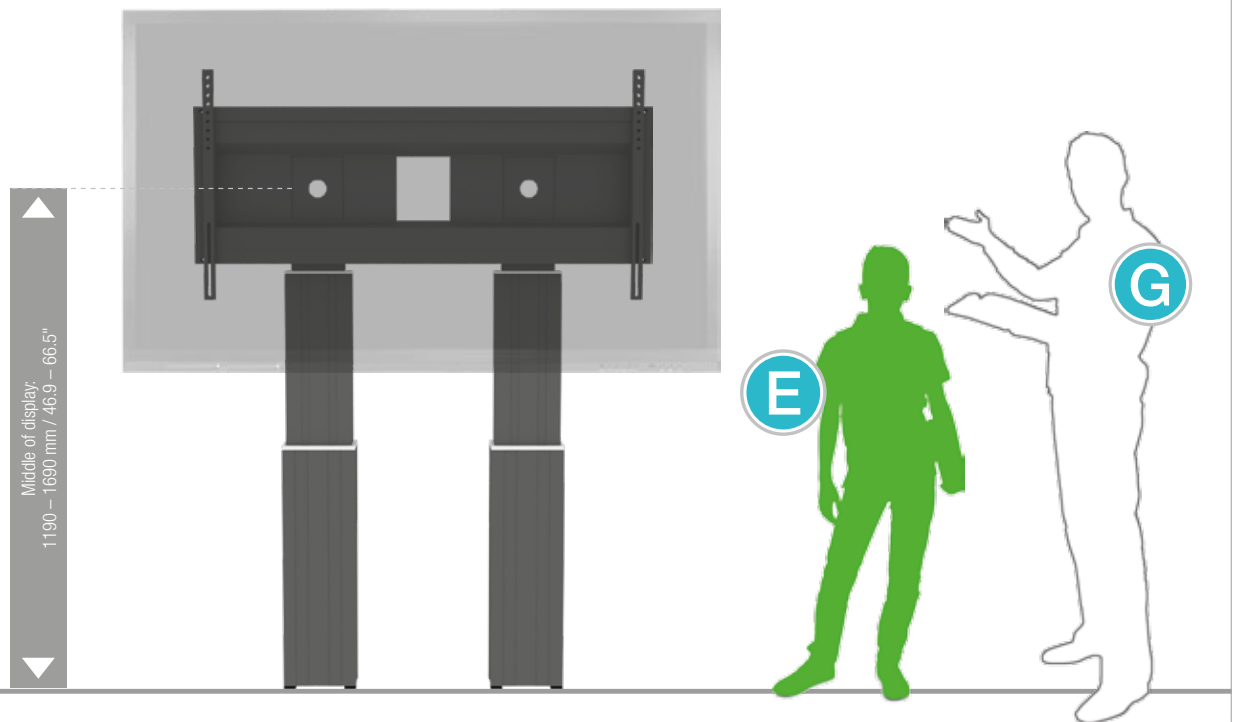

HIGHEST POSITION

LOWEST POSITION

DETAIL VIEWS

Pull & release locking brackets for easier mounting of display

Leveling feet

Wired remote control

AVAILABLE ACCESSORIES

SWBW-..

2 whiteboard side wings

LAP4-..

Side shelf

MINI-FUJI

Lockable mini PC bracket

VCTSCETA

Video conference camera top shelf

REM-FOOT

Foot remote control

CCE-EXT20

Extender (200 mm / 7.9")

SCHLIESS-VH

Display securing padlock

SIZE INDEX

Department	Kindergarten			Primary school		Secondary school		Adults
	A	B	C	D	E	F	G	
Silhouette								
Age (years)	2 – 3	3 – 4	4 – 7	6 – 11	11 – 14	13 – 16	from 16	
Body size (mm / ")	930 – 980 37 – 38.6	1080 – 1210 42.5 – 47.6	1190 – 1420 46.9 – 56	1330 – 1590 52.4 – 62.6	1460 – 1765 57.5 – 69.5	1590 – 1880 62.6 – 74	1740 – 2070 68.5 – 81.5	
Color								