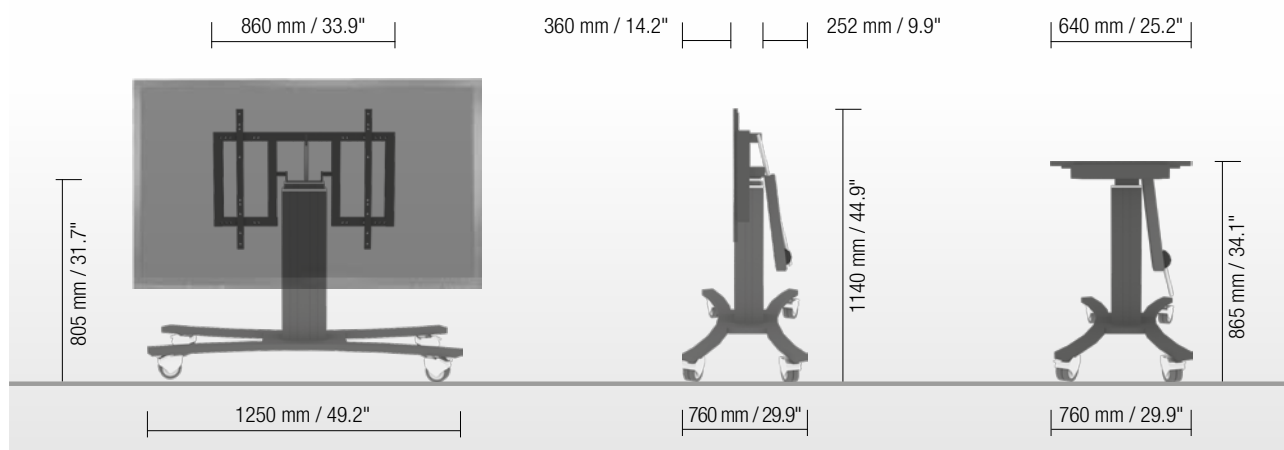

Mr. Arnaud Gielen
Office: +49 6533 75 310
Cell: +49 172 655 84 61
Email: Arnaud@conenmounts.com

PRODUCT FEATURES

- ◆ Electrical height adjustable column, black anodized
- ◆ 500 mm / 19.7" height adjustment
- ◆ C-shaped mobile stand with four heavy duty castors – two with brakes, RAL 9005 deep black
- ◆ Display mount for use with 42" – 70" / 86" display
- ◆ VESA 200 x 200 up to 800 x 600
- ◆ Maximum load approximately 150 kg / 330.7 lbs

HIGHEST POSITION

LOWEST POSITION

DETAIL VIEWS

Screen secured by screws

Tilt function

Smooth running & lockable castors

Wired remote control

AVAILABLE ACCESSORIES

LOCKSCETA

Lockable wall bracket

SCETA-ETH (C2-HB)

2 box holders (boxes on request)

SIZE INDEX

Department	Kindergarten			Primary school		Secondary school		Adults
	A	B	C	D	E	F	G	
Age (years)	2 - 3	3 - 4	4 - 7	6 - 11	11 - 14	13 - 16	from 16	
Body size (mm / ")	930 - 980 37 - 38.6	1080 - 1210 42.5 - 47.6	1190 - 1420 46.9 - 56	1330 - 1590 52.4 - 62.6	1460 - 1765 57.5 - 69.5	1590 - 1880 62.6 - 74	1740 - 2070 68.5 - 81.5	
Color	Green	Purple	Yellow	Red	Light Green	Blue		

PACKING UNITS

Item no.	Description	Packing dimensions (mm / ")	Net weight (kg / lbs)	Gross weight (kg / lbs)
CCET-50B	Electrical height adjustable column, 500 mm / 19.7" height adjustment, L = 700 mm / 27.6"	970 x 280 x 220 / 38.2 x 11 x 8.7	19,5 / 43	22,1 / 48.7
AF-SCETTA	Display mount	890 x 770 x 480 / 35 x 30.3 x 18.9	22,1 / 48.7	26,8 / 59,1
MST-SCETA-CB	C-shaped mobile stand	1350 x 780 x 120 / 53.1 x 30.7 x 4.7	12,8 / 28.2	15,5 / 34.2
Total weight			54,4 / 119.9	64,4 / 142