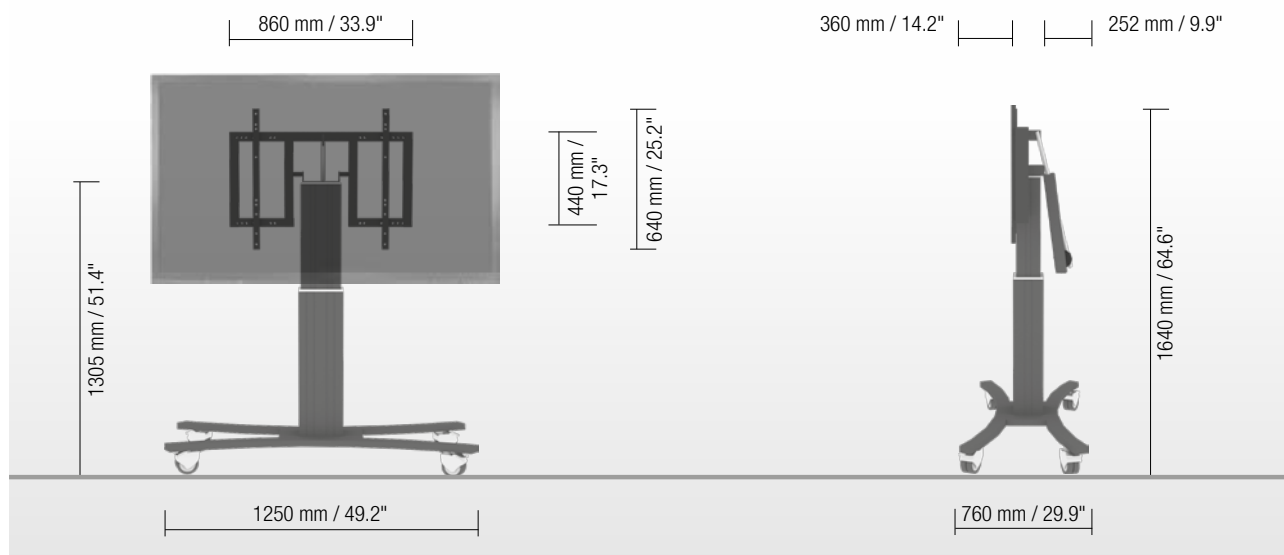

Mr. Arnaud Gielen
Office: +49 6533 75 310
Cell: +49 172 655 84 61
Email: Arnaud@conenmounts.com

PRODUCT FEATURES

- ◆ Electrical height adjustable column, black anodized
- ◆ 500 mm / 19.7" height adjustment
- ◆ C-shaped mobile stand with four heavy duty castors – two with brakes, RAL 9005 deep black
- ◆ Display mount for use with 42" – 70" / 86" display
- ◆ VESA 200 x 200 up to 800 x 600
- ◆ Maximum load approximately 150 kg / 330.7 lbs

HIGHEST POSITION

LOWEST POSITION

DETAIL VIEWS

Screen secured by screws

Tilt function

Smooth running & lockable castors

Wired remote control

AVAILABLE ACCESSORIES

LOCKSCETA

Lockable wall bracket

SCETA-ETH (C2-HB)

2 box holders (boxes on request)

SIZE INDEX

Department	Kindergarten			Primary school		Secondary school		Adults
	A	B	C	D	E	F	G	
Age (years)	2 - 3	3 - 4	4 - 7	6 - 11	11 - 14	13 - 16	from 16	
Body size (mm / ")	930 - 980 37 - 38.6	1080 - 1210 42.5 - 47.6	1190 - 1420 46.9 - 56	1330 - 1590 52.4 - 62.6	1460 - 1765 57.5 - 69.5	1590 - 1880 62.6 - 74	1740 - 2070 68.5 - 81.5	
Color	Green	Purple	Yellow	Red	Light Green	Blue		

PACKING UNITS

Item no.	Description	Packing dimensions (mm / ")	Net weight (kg / lbs)	Gross weight (kg / lbs)
CCET-50B	Electrical height adjustable column, 500 mm / 19.7" height adjustment, L = 700 mm / 27.6"	970 x 280 x 220 / 38.2 x 11 x 8.7	19,5 / 43	22,1 / 48.7
AF-SCETTA	Display mount	890 x 770 x 480 / 35 x 30.3 x 18.9	22,1 / 48.7	26,8 / 59,1
MST-SCETA-CB	C-shaped mobile stand	1350 x 780 x 120 / 53.1 x 30.7 x 4.7	12,8 / 28.2	15,5 / 34.2
Total weight			54,4 / 119.9	64,4 / 142