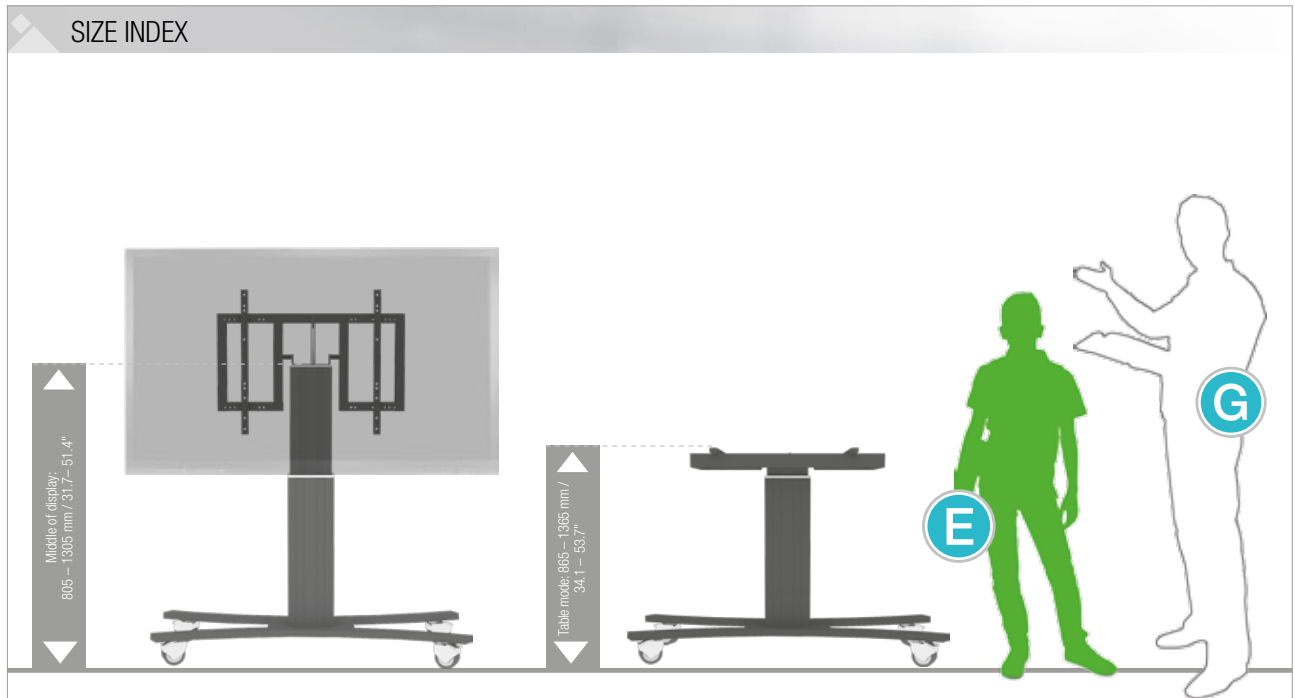

LOCKSCETA

Lockable wall bracket

SCETA-ETH (C2-HB)

2 box holders (boxes on request)

SIZE INDEX

Department	Kindergarten			Primary school		Secondary school		Adults
	A	B	C	D	E	F	G	
Age (years)	2 - 3	3 - 4	4 - 7	6 - 11	11 - 14	13 - 16	from 16	
Body size (mm / ")	930 - 980 37 - 38.6	1080 - 1210 42.5 - 47.6	1190 - 1420 46.9 - 56	1330 - 1590 52.4 - 62.6	1460 - 1765 57.5 - 69.5	1590 - 1880 62.6 - 74	1740 - 2070 68.5 - 81.5	
Color	Green	Purple	Yellow	Red	Light Green	Blue		

PACKING UNITS

Item no.	Description	Packing dimensions (mm / ")	Net weight (kg / lbs)	Gross weight (kg / lbs)
CCET-50B	Electrical height adjustable column, 500 mm / 19.7" height adjustment, L = 700 mm / 27.6"	970 x 280 x 220 / 38.2 x 11 x 8.7	19,5 / 43	22,1 / 48.7
AF-SCETTA	Display mount	890 x 770 x 480 / 35 x 30.3 x 18.9	22,1 / 48.7	26,8 / 59,1
MST-SCETA-CB	C-shaped mobile stand	1350 x 780 x 120 / 53.1 x 30.7 x 4.7	12,8 / 28.2	15,5 / 34.2
Total weight			54,4 / 119.9	64,4 / 142