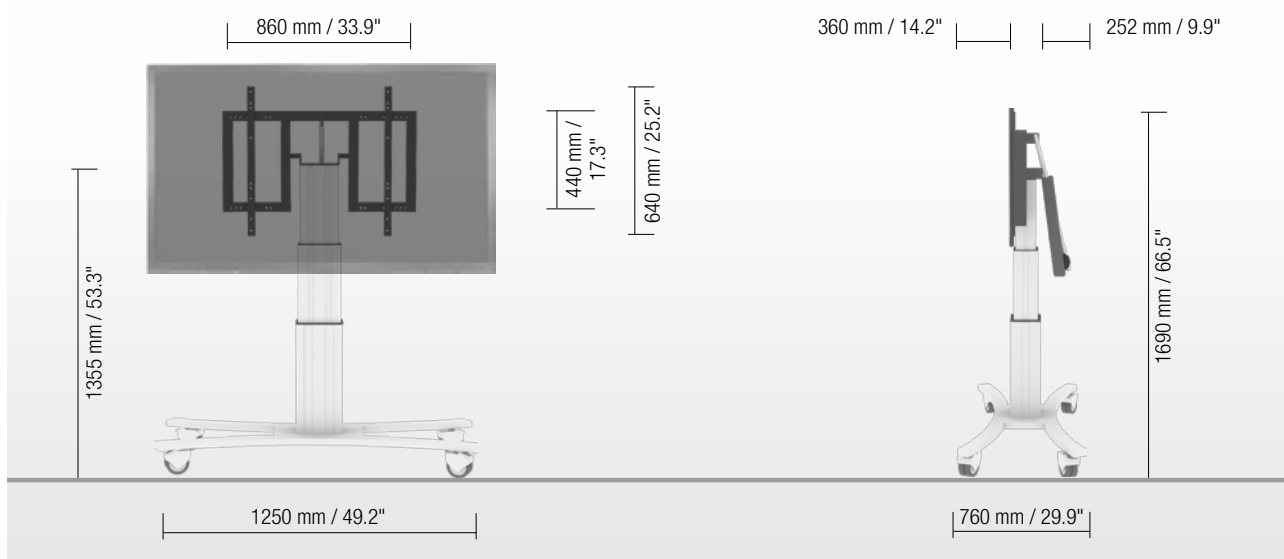

Mr. Arnaud Gielen
Office: +49 6533 75 310
Cell: +49 172 655 84 61
Email: Arnaud@conenmounts.com

PRODUCT FEATURES

- ◆ Electrical height adjustable column, natural anodized
- ◆ 2 x 350 mm / 2 x 13.8" height adjustment
- ◆ C-shaped mobile stand with four heavy duty castors – two with brakes, RAL 9006 white aluminum
- ◆ Display mount for use with 42" – 75" display
- ◆ VESA 200 x 200 up to 800 x 600
- ◆ Maximum load approximately 150 kg / 330.7 lbs

HIGHEST POSITION

LOWEST POSITION

DETAIL VIEWS

Screen secured by screws

Tilt function

Smooth running & lockable castors

Wired remote control

AVAILABLE ACCESSORIES

LOCKSCETA

Lockable wall bracket

SCETA-ETH (C2-HB)

2 box holders (boxes on request)

SIZE INDEX

Department	Kindergarten			Primary school		Secondary school		Adults
	A	B	C	D	E	F	G	
Silhouette	A	B	C	D	E	F	G	
Age (years)	2 – 3	3 – 4	4 – 7	6 – 11	11 – 14	13 – 16	from 16	
Body size (mm / ")	930 – 980 37 – 38.6	1080 – 1210 42.5 – 47.6	1190 – 1420 46.9 – 56	1330 – 1590 52.4 – 62.6	1460 – 1765 57.5 – 69.5	1590 – 1880 62.6 – 74	1740 – 2070 68.5 – 81.5	
Color	Green	Purple	Yellow	Red	Green	Blue		

PACKING UNITS

Item no.	Description	Packing dimensions (mm / ")	Net weight (kg / lbs)	Gross weight (kg / lbs)
CCET-3535	Electrical height adjustable column, 2 x 350 mm / 13.8" height adjustment, L = 585 mm / 23"	820 x 270 x 220 / 32.3 x 10.6 x 8.7	21,2 / 45.9	24,0 / 53
AF-SCETTA	Display mount	890 x 770 x 480 / 35 x 30.3 x 18.9	22,1 / 48.7	26,8 / 59.1
MST-SCETA-C	C-shaped mobile stand	1350 x 780 x 120 / 53.1 x 30.7 x 4.7	12,8 / 28.2	15,5 / 34.2
Total weight			55,7 / 122.8	66,3 / 146.2