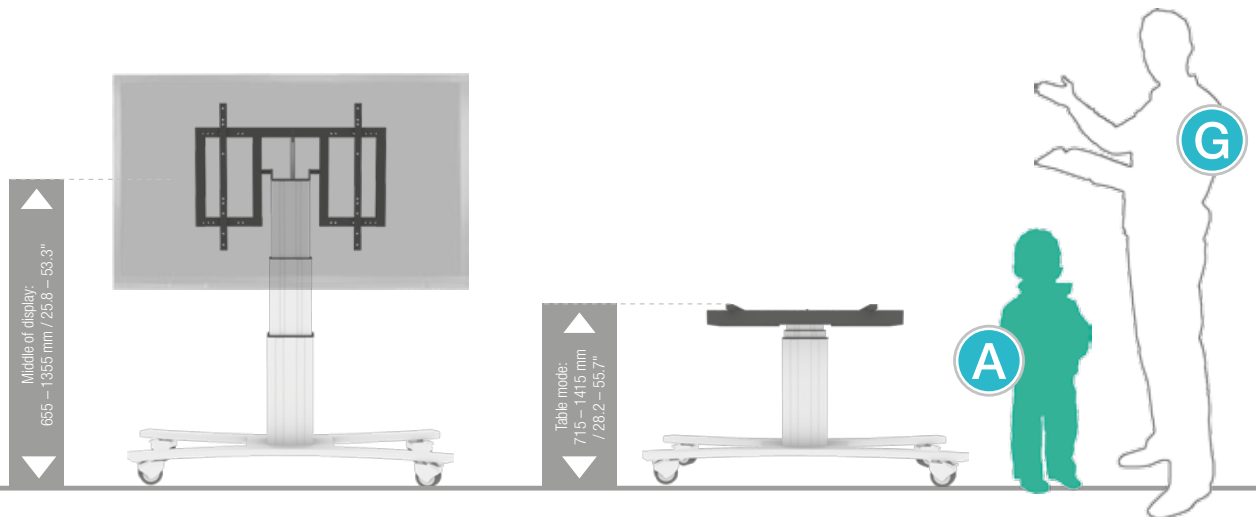

LOCKSCETA

Lockable wall bracket

SCETA-ETH (C2-HB)

2 box holders (boxes on request)

SIZE INDEX

Department	Kindergarten			Primary school		Secondary school		Adults
	A	B	C	D	E	F	G	
Silhouette	A	B	C	D	E	F	G	
Age (years)	2 – 3	3 – 4	4 – 7	6 – 11	11 – 14	13 – 16	from 16	
Body size (mm / ")	930 – 980 37 – 38.6	1080 – 1210 42.5 – 47.6	1190 – 1420 46.9 – 56	1330 – 1590 52.4 – 62.6	1460 – 1765 57.5 – 69.5	1590 – 1880 62.6 – 74	1740 – 2070 68.5 – 81.5	
Color	Green	Purple	Yellow	Red	Green	Blue		

PACKING UNITS

Item no.	Description	Packing dimensions (mm / ")	Net weight (kg / lbs)	Gross weight (kg / lbs)
CCET-3535	Electrical height adjustable column, 2 x 350 mm / 13.8" height adjustment, L = 585 mm / 23"	820 x 270 x 220 / 32.3 x 10.6 x 8.7	21,2 / 45.9	24,0 / 53
AF-SCETTA	Display mount	890 x 770 x 480 / 35 x 30.3 x 18.9	22,1 / 48.7	26,8 / 59.1
MST-SCETA-C	C-shaped mobile stand	1350 x 780 x 120 / 53.1 x 30.7 x 4.7	12,8 / 28.2	15,5 / 34.2
Total weight			55,7 / 122.8	66,3 / 146.2