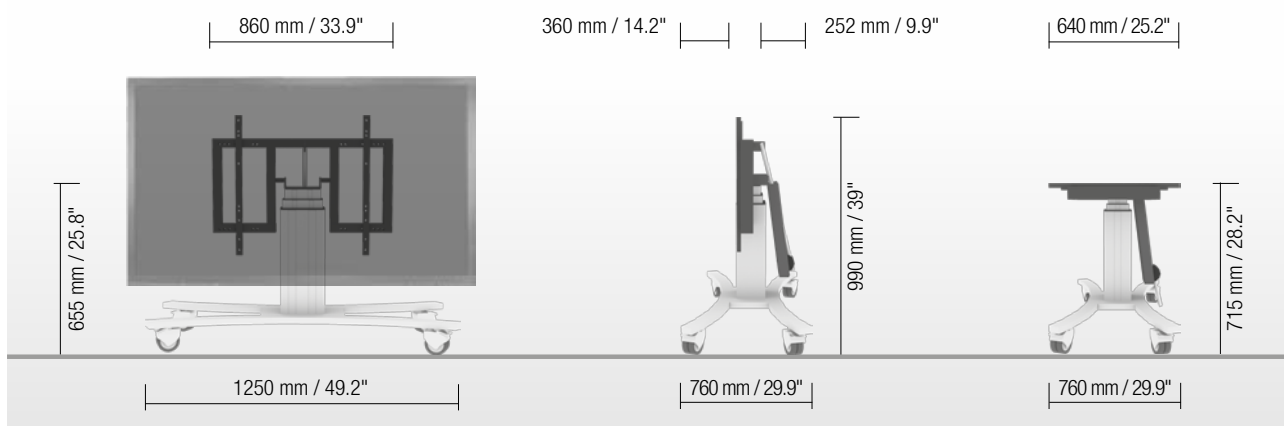

Mr. Arnaud Gielen
Office: +49 6533 75 310
Cell: +49 172 655 84 61
Email: Arnaud@conenmounts.com

PRODUCT FEATURES

- ◆ Electrical height adjustable column, natural anodized
- ◆ 2 x 350 mm / 2 x 13.8" height adjustment
- ◆ C-shaped mobile stand with four heavy duty castors – two with brakes, RAL 9006 white aluminum
- ◆ Display mount for use with 42" – 75" display
- ◆ VESA 200 x 200 up to 800 x 600
- ◆ Maximum load approximately 150 kg / 330.7 lbs

HIGHEST POSITION

LOWEST POSITION

DETAIL VIEWS

Screen secured by screws

Tilt function

Smooth running & lockable castors

Wired remote control

AVAILABLE ACCESSORIES

LOCKSCETA

Lockable wall bracket

SCETA-ETH (C2-HB)

2 box holders (boxes on request)

SIZE INDEX

Department	Kindergarten			Primary school		Secondary school		Adults
	A	B	C	D	E	F	G	
Silhouette	A	B	C	D	E	F	G	
Age (years)	2 – 3	3 – 4	4 – 7	6 – 11	11 – 14	13 – 16	from 16	
Body size (mm / ")	930 – 980 37 – 38.6	1080 – 1210 42.5 – 47.6	1190 – 1420 46.9 – 56	1330 – 1590 52.4 – 62.6	1460 – 1765 57.5 – 69.5	1590 – 1880 62.6 – 74	1740 – 2070 68.5 – 81.5	
Color	Green	Purple	Yellow	Red	Green	Blue		

PACKING UNITS

Item no.	Description	Packing dimensions (mm / ")	Net weight (kg / lbs)	Gross weight (kg / lbs)
CCET-3535	Electrical height adjustable column, 2 x 350 mm / 13.8" height adjustment, L = 585 mm / 23"	820 x 270 x 220 / 32.3 x 10.6 x 8.7	21,2 / 45.9	24,0 / 53
AF-SCETTA	Display mount	890 x 770 x 480 / 35 x 30.3 x 18.9	22,1 / 48.7	26,8 / 59.1
MST-SCETA-C	C-shaped mobile stand	1350 x 780 x 120 / 53.1 x 30.7 x 4.7	12,8 / 28.2	15,5 / 34.2
Total weight			55,7 / 122.8	66,3 / 146.2