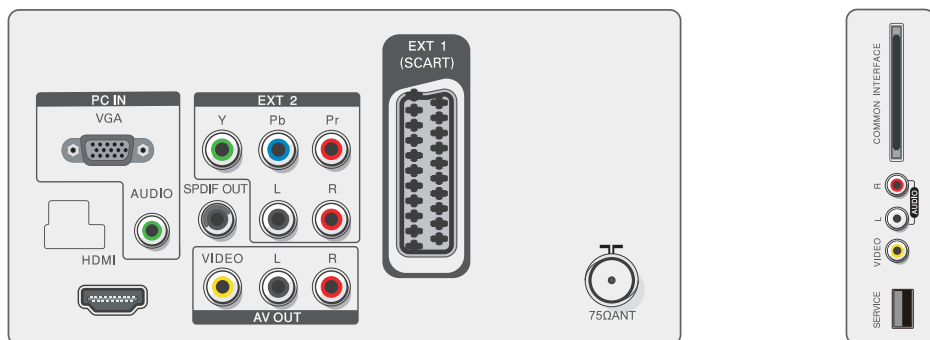

- Other convenience: VESA mount (100 x 100 mm)
- Screen Format Adjustments: Widescreen, Normal, Zoom 1, Zoom 2
- Smart mode: Movie, Personal, Vivid, Standard, Eco
- SmartSound: Music, Speech, Personal
- Teletext: 1000-page Smart Text

Tuner/Reception/Transmission

- Aerial Input: 75 ohm coaxial (IEC75)
- TV system: PAL I, PAL B/G, PAL D/K, SECAM B/G, SECAM D/K, SECAM L/L'
- Video Playback: NTSC, SECAM, PAL
- Tuner Display: PLL
- Digital TV: DVB Terrestrial*
- Tuner bands: Hyperband, S-Channel, UHF, VHF

Connectivity

- Signal Input: VGA (Analogue), HDMI, PC Audio in
- Ext 1: SCART in
- Ext 2: YPbPr in, Audio L/R in
- Ext 3: CVBS out, Audio L/R out
- Other connections: Common Interface, CVBS in, Audio L/R in, USB Service port, S/PDIF out (coaxial)

Power

- On mode: 31 W (Typ.@monitor mode)
- Off mode: <0.3 W
- Ambient temperature: 0 °C to 40 °C
- Mains power: 100-240 V, 50/60 Hz

Dimensions

- Product with stand (mm): 382 x 528 x 176 mm
- Product without stand (mm): 347 x 528 x 65 mm
- Packaging in mm (W x H x D): 451 x 620 x 160 mm

Weight

- Product with stand (kg): 4.6 kg
- Product without stand (kg): 4.5 kg
- Product with packaging (kg): 6.5 kg

Accessories

- Included accessories: Tabletop stand, Power cord, Quick start guide, User Manual, Remote Control, Batteries for remote control

Issue date 2017-07-17

Version: 3.0.5

12 NC: 8670 000 55658
EAN: 87 12581 50071 9

© 2017 Koninklijke Philips N.V.
All Rights reserved.

Specifications are subject to change without notice.
Trademarks are the property of Koninklijke Philips N.V.
or their respective owners.

www.philips.com