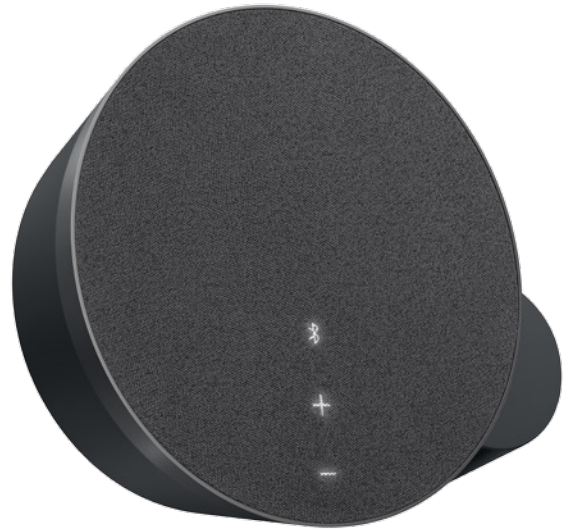

MX SOUND

Premium *Bluetooth*[®]
speakers

A PREMIUM AUDIO EXPERIENCE AT YOUR DESK.

Each element of MX Sound has been meticulously selected, from the high-end drivers to the premium fabric to the motion-activated backlit controls to deliver superior audio in a beautiful design. Listen via *Bluetooth* or a wired connection and seamlessly switch between audio sources – just pause the audio on one and press play on the other. 24-watt peak/12-watt RMS power and superior drivers deliver balanced audio that accurately reproduces the sound the artist intended. Adjust the volume and pair *Bluetooth* devices with a light touch to the motion-activated, backlit controls on the speaker front.

WHAT'S IN THE BOX

- Two speakers
- 3.5 mm audio cable
- User documentation
- 2-year manufacturer's guarantee and full product support

FEATURES

- Pair up to two *Bluetooth* devices and/or connect one device via the 3.5 mm input
- Superior drivers deliver balanced audio
- Motion-activated, backlit, touch controls
- Seamlessly switch between audio sources

Bluetooth pairing and volume controls located on front of right speaker

Dimensions of each speaker:

- H: 160 mm
- W: 160 mm
- D: 83.4 mm

Total weight (both speakers):

- 1.72 kg