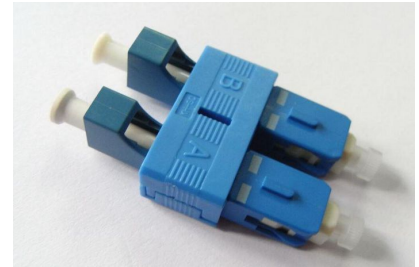

MPN: FIBSCFLCM

SC male - LC Female, Duplex, SM

The MicroConnect FIBSCFLCM SC Female to LC Male Duplex Single-Mode Fiber Optic Connector provides a reliable and high-performance solution for converting between SC and LC fiber optic connections. This adapter facilitates seamless integration of different fiber optic equipment, ensuring minimal signal loss and optimal data transmission. Ideal for use in telecommunications, data centers, and other high-bandwidth applications, this connector upholds MicroConnect's commitment to quality and innovation. With over 20 years of expertise, MicroConnect delivers pioneering connectivity solutions that you can trust. This adapter ensures a secure and efficient connection, making it an essential component for any fiber optic network.

Specifications

Features	Connector gender	Male/Female
	Connector type	LC
	Full duplex	Yes
	Product colour	Blue, White
Packaging data	Quantity per pack	1 pc(s)
Vendor information	Brand Name	MicroConnect
	Homepage	https://microconnect.me/
	Warranty	25 Year(s)