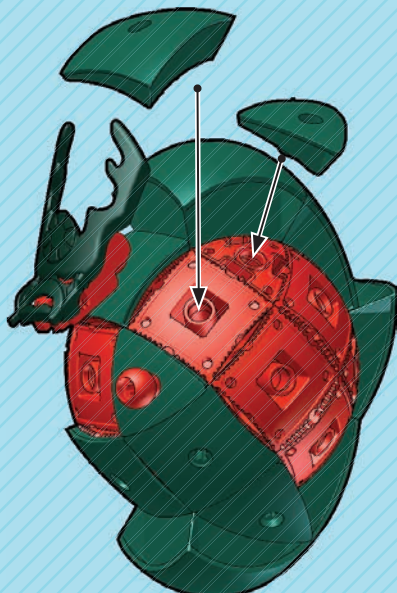

II

x1

x1

x3

x1

II