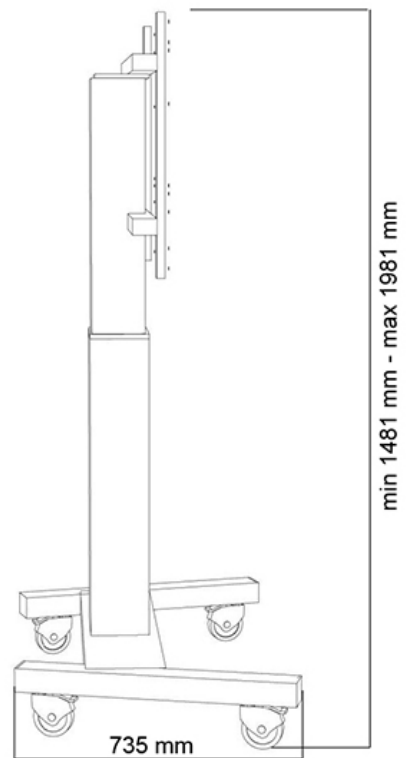

PLASMA-M2250SILVER

NEOMOUNTS PLASMA-M2250SILVER TV TROLLEY
42-100" - MOTORISED

Neomounts

Measuring unit: mm