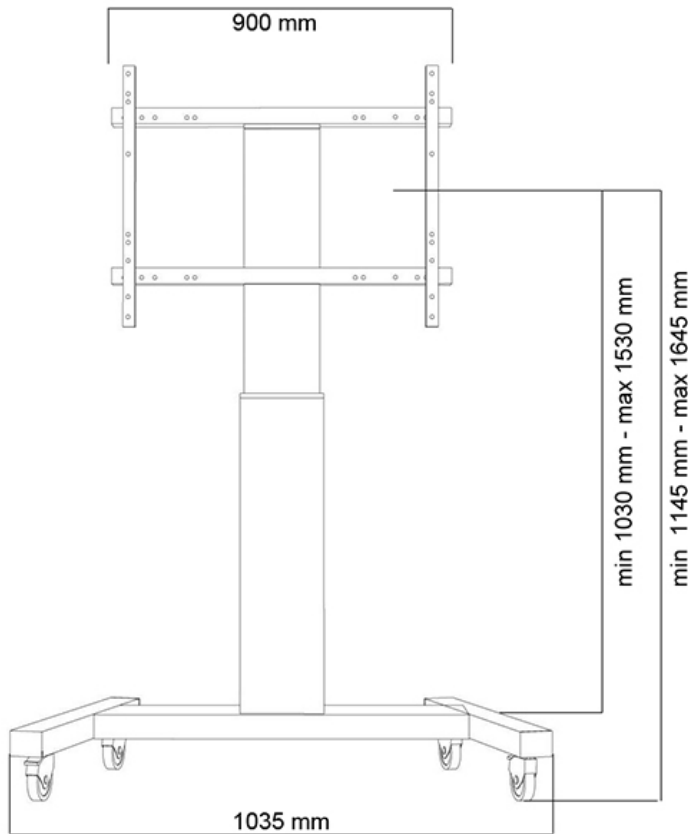

PLASMA-M2250SILVER

NEOMOUNTS PLASMA-M2250SILVER TV TROLLEY
42-100" - MOTORISED

Neomounts

Measuring unit: mm