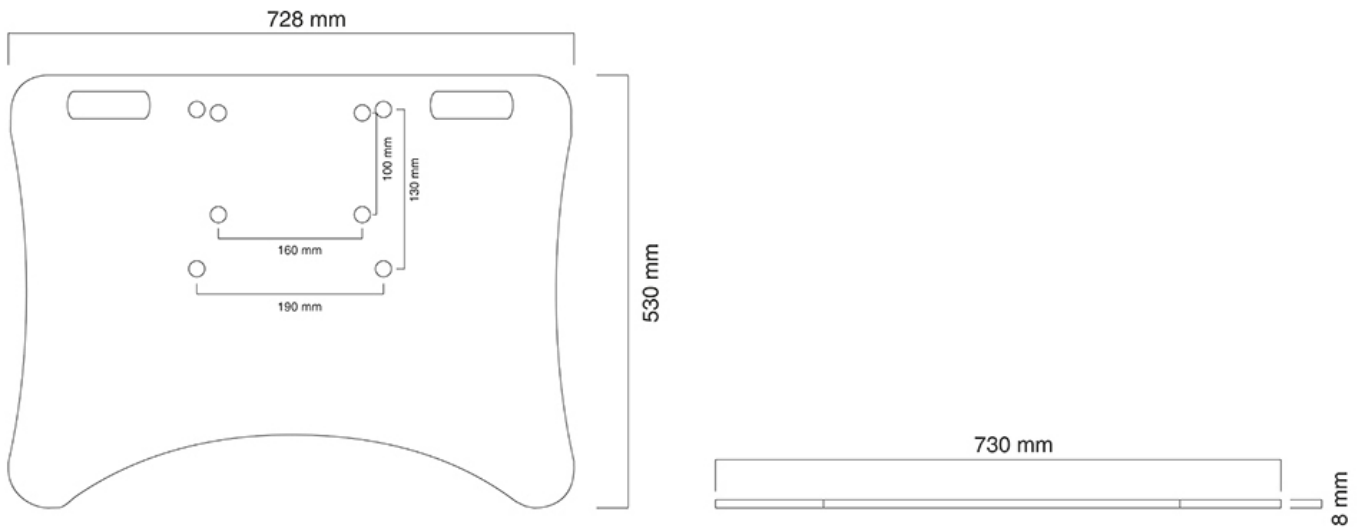

PLASMA-M2500FPLATE

NEOMOUNTS PLASMA-M2500FPLATE FLOOR PLATE

Neomounts