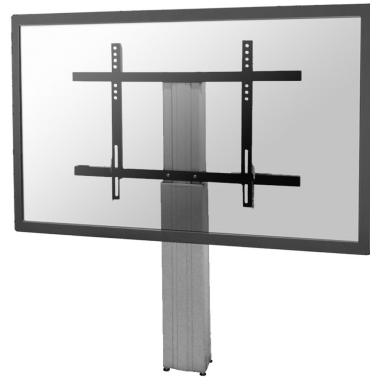

NEOMOUNTS MOTORISED WALL MOUNT

SPECIFICATIONS

GENERAL

Min. screen size*	42 inch
Max. screen size*	100 inch
Min. weight	0 kg (per screen)
Max. weight	130 kg (per screen)
Screens	1
VESA minimum	200x200 mm
VESA maximum	800x600 mm

FUNCTIONALITY

Type	Fixed
Height adjustment	105-155 cm
Width adjustment	90 cm
Adjustment type	Motorised
Lockable	Lockable - Padlock not included

INFORMATION

Color	Silver
Main material	Steel
Warranty	5 year
EAN code	8717371446154

*Please note: The inch sizes stated are just an indication, combined with the weight and VESA sizes. The maximum weight and VESA size are absolute restrictions for the products and should not be exceeded.

Neomounts