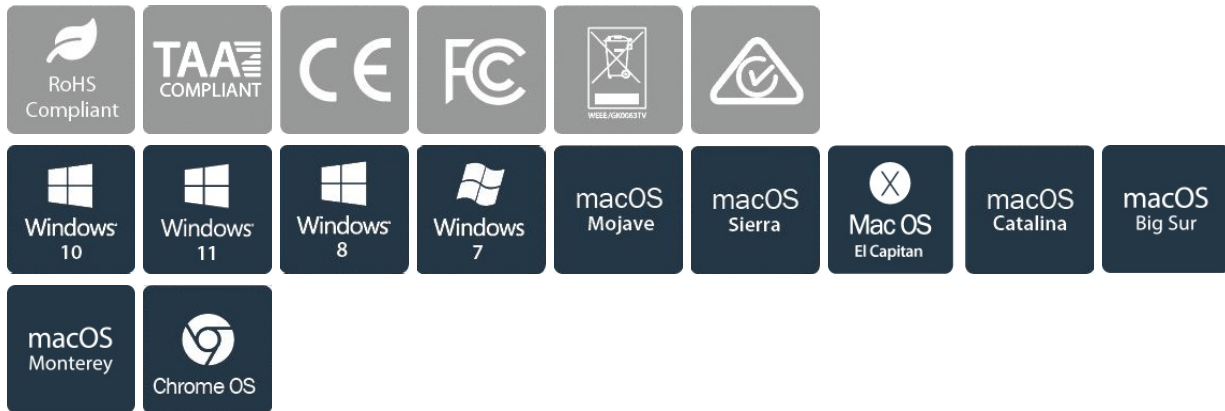

Applications

- Ideal for 4K video editing or working with high-resolution graphics
- Work on multiple documents simultaneously in office applications
- View multiple monitors at a glance, in financial or investment firms
- Ideal for surveillance and monitoring

Features

- **TRIPLE MONITOR OUTPUT:** The 4K triple display dock connects your USB C laptop to three 4K monitors, 2x DisplayPort and 1x HDMI (DP Alt Mode); 3 extended displays on Macbook Pro/Air w/ Intel or Apple M1/M2 chip, or one 5K monitor using 2 DisplayPort ports
- **UNIVERSAL USB-C & USB-A FUNCTIONALITY:** Supports your latest & legacy USB devices w/ 5x USB 3.0 (4A 1C) ports and connects to USB-A (3.0) laptops (only dual display supported) with a USB-C to A cable adapter (USB315AC1M sold separately)
- **60W POWER DELIVERY:** Power and charge high-performance USB Type-C laptops w/ 60W Power Delivery (PD) and add wired network connectivity with the Gigabit Ethernet RJ45 port
- **SAVES SPACE:** Sloped top faceplate gives users the option of resting your laptop on the surface of the USB-C docking station to save desktop space
- **THE IT PRO'S CHOICE:** Designed and built for IT Professionals, this triple monitor docking station is backed for 3 years, including free lifetime 24/5 multi-lingual technical assistance

---

Hardware

Warranty	3 Years
4K Support	Yes