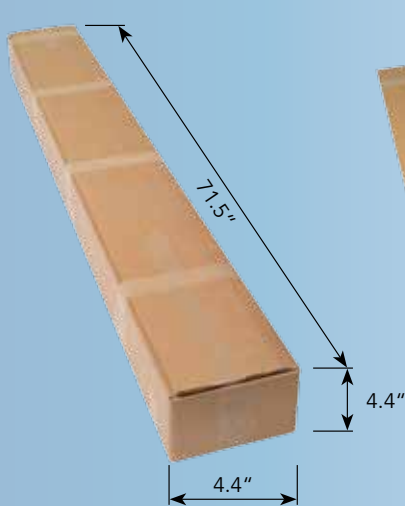

Assembled in just 5 minutes!

- Flexibility in use and deployment
- Robust steel construction with durable, mobile base
- Easy access to SMART kapp thanks to V-shape base
- Stylish design & white color compliment the **SMART kapp 42**
- Two mounting positions for maximum ease of use:
SMART kapp 42 bottom at 35.5" / top at 76.8"
SMART kapp 42 bottom at 31.5" / top at 72.8"
- Fits through any door opening
- Trolley ships flat packed – Courier shippable
- Easy & quick mounting by 1 person
- Optionally available: black covering plate

SMART kapp 42 trolley

Technical specifications:

Height: 71"
 Width: 27.5"
 Depth: 15.75"

2 mounting positions; distance from floor to top of SMART kapp 42: minimum 72.8", maximum 76.8"

Weight: 29 lbs
 Color: white (RAL 9016)
 Warranty: 2 years

SMART kapp 42 trolley

comes standard with powder coated, steel mobile base with 4 casters (2 locking) for easy transportation.

Skap42-tro MSRP \$ 289

Courier shippable

Incl. packaging just 33 lbs

Covering plate optional