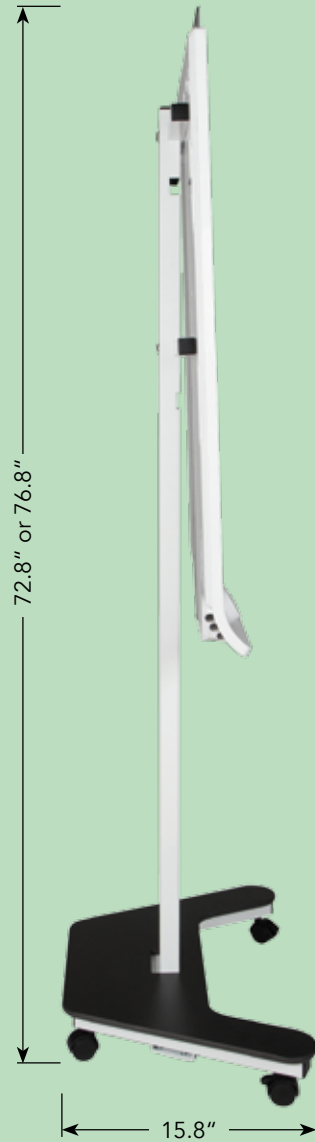

Optimum flexibility
in presentation
and moderation!

Your *SMART kapp 42*
made mobile!

Covering plate
optional

CONEN[®]
mounts

Optimum flexibility of your **SMART kapp 42**
in education, hospitality or businesses.

Assembled in just 5 minutes!

- Flexibility in use and deployment
- Robust steel construction with durable, mobile base
- Easy access to SMART kapp thanks to V-shape base
- Stylish design & white color compliment the **SMART kapp 42**
- Two mounting positions for maximum ease of use:
SMART kapp 42 bottom at 35.5" / top at 76.8"
SMART kapp 42 bottom at 31.5" / top at 72.8"
- Fits through any door opening
- Trolley ships flat packed – Courier shippable
- Easy & quick mounting by 1 person
- Optionally available: black covering plate

SMART kapp 42 trolley

Technical specifications:

Height: 71"
 Width: 27.5"
 Depth: 15.75"

2 mounting positions; distance from floor to top of SMART kapp 42: minimum 72.8", maximum 76.8"

Weight: 29 lbs
 Color: white (RAL 9016)
 Warranty: 2 years

SMART kapp 42 trolley

comes standard with powder coated, steel mobile base with 4 casters (2 locking) for easy transportation.

Skap42-tro MSRP \$ 289

Courier shippable

Incl. packaging just 33 lbs

Covering plate optional