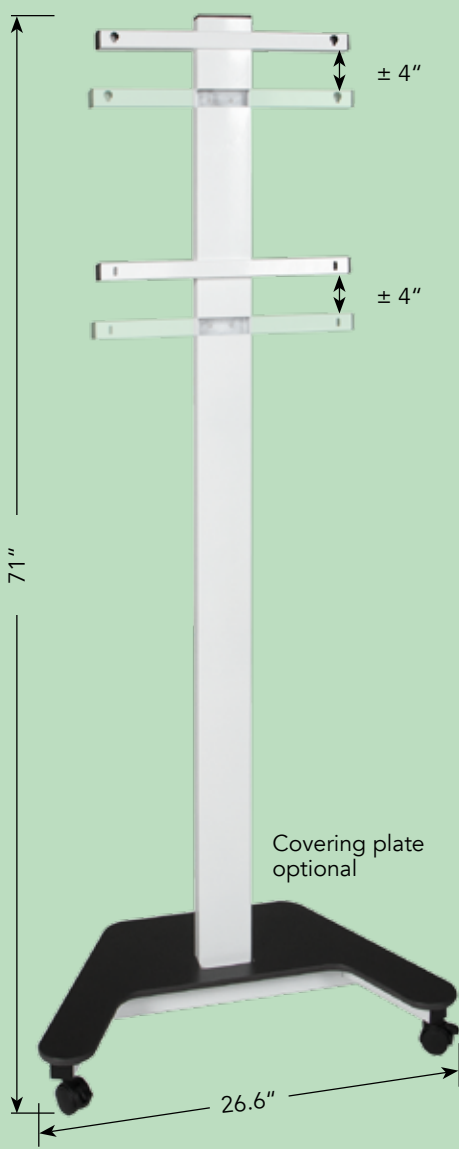

Optimum flexibility
in presentation
and moderation!

Your *SMART kapp 42*
made mobile!

Covering plate
optional

CONEN[®]
mounts

Optimum flexibility of your **SMART kapp 42**
in education, hospitality or businesses.

Assembled in just 5 minutes!

- Flexibility in use and deployment
- Robust steel construction with durable, mobile base
- Easy access to SMART kapp thanks to V-shape base
- Stylish design & white color compliment the **SMART kapp 42**
- Two mounting positions for maximum ease of use:
SMART kapp 42 bottom at 35.5" / top at 76.8"
SMART kapp 42 bottom at 31.5" / top at 72.8"
- Fits through any door opening
- Trolley ships flat packed – Courier shippable
- Easy & quick mounting by 1 person
- Optionally available: black covering plate

SMART kapp 42 trolley

Technical specifications:

Height: 71"
 Width: 27.5"
 Depth: 15.75"

2 mounting positions; distance from floor to top of SMART kapp 42: minimum 72.8", maximum 76.8"

Weight: 29 lbs
 Color: white (RAL 9016)
 Warranty: 2 years

SMART kapp 42 trolley

comes standard with powder coated, steel mobile base with 4 casters (2 locking) for easy transportation.

Skap42-tro MSRP \$ 289

Courier shippable

Incl. packaging just 33 lbs

Covering plate optional