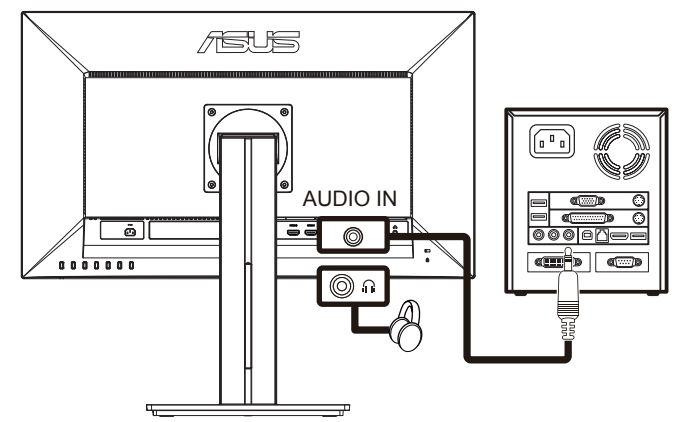

Q41G78S268005A

<http://www.asus.com>

Copyright © 2016 ASUSTeK COMPUTER INC. All Rights Reserved.

HDMI™
HIGH-DEFINITION MULTIMEDIA INTERFACE