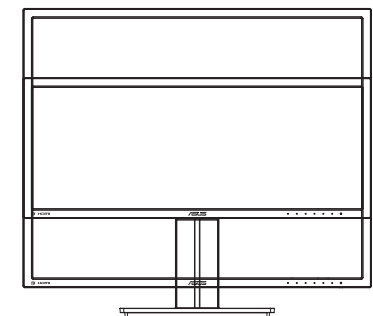

Copyright © 2016 ASUSTeK COMPUTER INC. All Rights Reserved.

HDMI[™]
HIGH-DEFINITION MULTIMEDIA INTERFACE

3

3

4

-5°~20°

±15cm

ASUS CONTACT INFORMATION