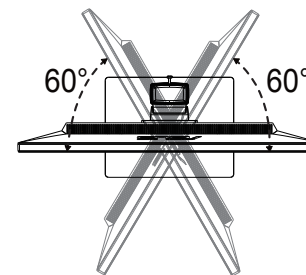

Copyright © 2016 ASUSTeK COMPUTER INC. All Rights Reserved.

HDMI[™]
HIGH-DEFINITION MULTIMEDIA INTERFACE

3

3

4

-5°~20°

±15cm

ASUS CONTACT INFORMATION