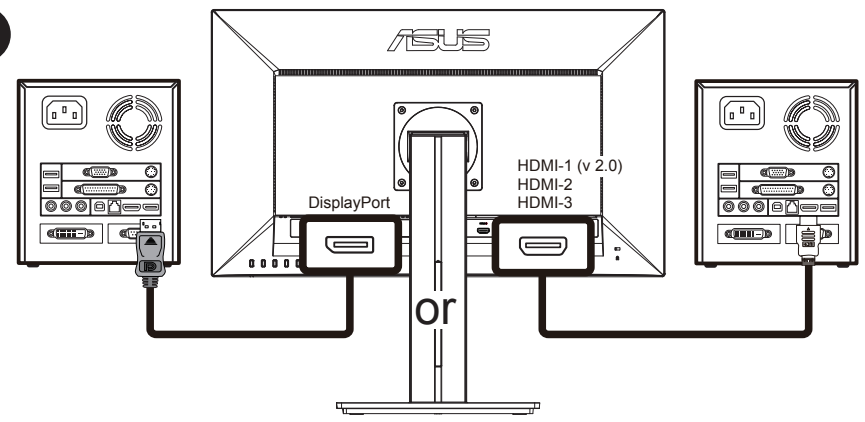

ASUS® PB27UQ

1

2

A

B

C

Q41G78S268005A

<http://www.asus.com>

Copyright © 2016 ASUSTeK COMPUTER INC. All Rights Reserved.

HDMI™
HIGH-DEFINITION MULTIMEDIA INTERFACE