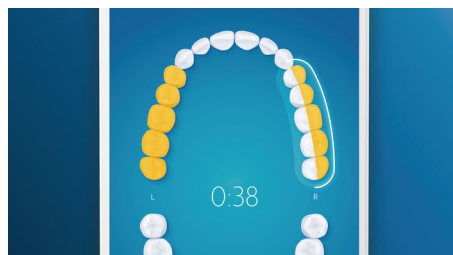

## Whiter teeth, fast

Click on the Premium White brush head to remove surface stains and reveal your whitest smile. With its densely packed central stain removal bristles, it's clinically proven to remove up to 100% more stains in just three days.\*\*

## TongueCare+ tongue brush

Click on the TongueCare+ tongue brush to gently remove odor causing bacteria from the pores of your tongue. Its 240 specially designed MicroBristles get between all your tongue's ridges and grooves to remove bacteria and debris that lead to bad breath. Team with our antibacterial BreathRx tongue spray for superior cleaning and super fresh breath.

## Never miss a spot

Thanks to our smart location sensor, you'll always know where you've brushed, and where you haven't. Real-time tracking on the Philips Sonicare app that lets you know when you've achieved a thorough clean, and coaches you to be a better, more mindful brusher.

## TouchUp feature

If you happen to miss a spot while brushing your teeth, your app's TouchUp feature will show you. You can then go back for a second pass, and be confident you are getting a complete clean, every time.