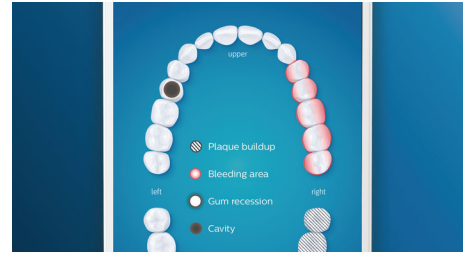

## Never miss a spot

Thanks to our smart location sensor, you'll always know where you've brushed, and where you haven't. Real-time tracking on the Philips Sonicare app that lets you know when you've achieved a thorough clean, and coaches you to be a better, more mindful brusher.

## TouchUp feature

If you happen to miss a spot while brushing your teeth, your app's TouchUp feature will show you. You can then go back for a second pass, and be confident you are getting a complete clean, every time.

## Focus areas and goal-setting

Any trouble areas your dentist has pointed out? We'll highlight them on your in-app 3D mouth map, and remind you to pay extra attention to these areas.