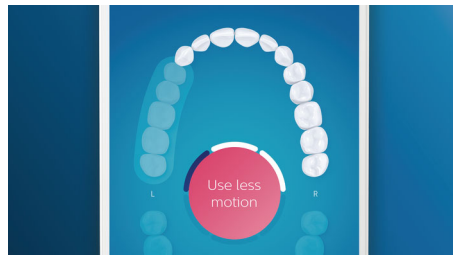

## Say goodbye to plaque

Click on the Premium plaque control brush head to experience our deepest clean. With soft flexible sides, the bristles contour to the shape of each tooth's surface to provide 4x more surface contact\*\*\* and remove up to 10x more plaque from hard-to-reach areas\*.

## Care for your gums

Click on the Premium Gum Care brush head to protect your gum health. Its smaller size and targeted gum line bristles deliver gentle yet effective cleaning along the gum line, where gum disease starts.

## Whiter teeth, fast

Click on the Premium White brush head to remove surface stains and reveal your whitest smile. With its densely packed central stain removal bristles, it's clinically proven to remove up to 100% more stains in just three days.\*\*

## Never miss a spot

Thanks to our smart location sensor, you'll always know where you've brushed, and where you haven't. Real-time tracking on the Philips Sonicare app that lets you know when you've achieved a thorough clean, and coaches you to be a better, more mindful brusher.