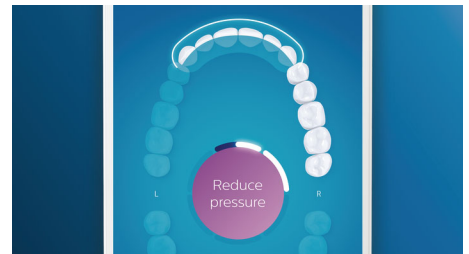

## Never miss a spot

Thanks to our smart location sensor, you'll always know where you've brushed, and where you haven't. Real-time tracking on the Philips Sonicare app that lets you know when you've achieved a thorough clean, and coaches you to be a better, more mindful brusher.

## TouchUp feature

If you happen to miss a spot while brushing your teeth, your app's TouchUp feature will show you. You can then go back for a second pass, and be confident you are getting a complete clean, every time.

## Focus areas and goal-setting

Any trouble areas your dentist has pointed out? We'll highlight them on your in-app 3D mouth map, and remind you to pay extra attention to these areas.

## Too much pressure?

You might not notice when you brush too hard, but your DiamondClean Smart will. If you use too much pressure, the light ring on the end of your handle will flash. This is a gentle reminder to ease off the pressure, and let your brush head do the work. 7 out of 10 people found this feature helped them become a better brusher.