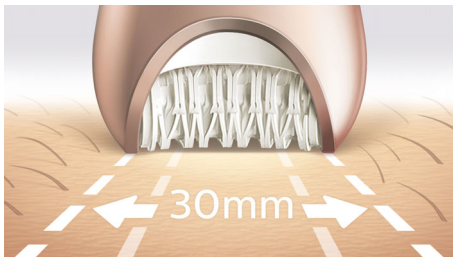

Exceptional results

- Epilation head in unique ceramic material for better grip
- Extra-wide epilator head

Easy and effortless use

- Award-winning design*
- Cordless wet and dry for use in bath or shower
- Opti-light helps you target and remove even the trickiest hairs
- First epilator with S-shaped handle

Wet and Dry epilator

For legs, body, face and feet Ceramic discs grip fine hairs, 5 body care routines, + 9 accessories

Highlights

Our fastest epilation ever

Our epilator head is unique in being made from a textured ceramic surface that gently extracts even the finest hairs and those 4x shorter than wax can extract. Now with faster disc rotation than ever before (2200 RPM) for our fastest hair removal.

Extra-wide epilator head

Extra-wide epilator head covers more skin with every stroke for faster hair removal.

Award-winning design*

Award-winning design* for effortless hair removal

Cordless wet and dry usage

Pedi electric foot file

Our unique rotating pedicure disc is specifically designed to give you satin-smooth feet from heel to toe. You can use the ultra-precision edge for precise and thorough callus removal. The unique rotating disc can be used to treat large areas and smoothens your skin.