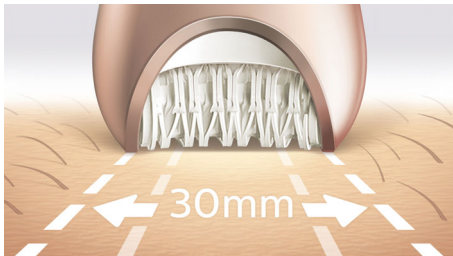

Exceptional results

- Epilation head of unique ceramic material for better grip
- Extra wide epilator head

Easy and effortless usage

- Award-winning design*
- Cordless wet and dry for use in bath or shower
- Opti-light helps you target and remove even trickiest hairs
- First epilator with S-shaped handle

asimpleswitch.com

PHILIPS

Wet & Dry epilator

For legs, body, face and feet Ceramic discs grip fine hairs, 5 body care routines, + 9 accessories

Highlights

Our fastest epilation ever

Our epilator head is unique in being made from a textured ceramic surface that gently extract even the finest hairs and those 4x shorter than wax. Now with faster disc rotation than ever before (2200RPM) for our fastest hair removal.

Extra wide epilator head

Extra wide epilator head covers more skin with every stroke for faster hair removal.

Award-winning design*

Award-winning design* for effortless hair removal

Cordless wet and dry usage

BRE652/00

The unique rotating disc can be used to treat large areas and smoothens your skin.

Body exfoliation brush

Our body exfoliation brush removes dead skin cells and helps to prevent ingrown hairs. The hypo-allergenic 48.200 fine bristles gently yet effectively sweep away dead skin cells & stimulate the regeneration of the skin surface. This device will exfoliate your skin more effectively than manual treatment alone.