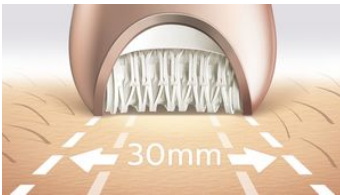

Benefits

Exceptional results

- Epilation head in unique ceramic material for better grip
- Extra-wide epilator head

Easy and effortless use

- Award-winning design*
- Cordless wet and dry for use in bath or shower
- Opti-light helps you target and remove even the trickiest hairs
- First epilator with S-shaped handle

PHILIPS

Features

Our fastest epilation ever

Our epilator head is unique in being made from a textured ceramic surface that gently extracts even the finest hairs and those 4x shorter than wax can extract. Now with faster disc rotation than ever before (2200 RPM) for our fastest hair removal.

Extra-wide epilator head

Extra-wide epilator head covers more skin with every stroke for faster hair removal.

Award-winning design*

Award-winning design* for effortless hair removal

Cordless wet and dry usage

Body exfoliation brush

Our body exfoliation brush removes dead skin cells and helps to prevent ingrown hairs. The 48,200 hypo-allergenic, fine bristles gently yet effectively sweep away dead skin cells and stimulate the regeneration of the skin surface. This device will exfoliate your skin more effectively than manual treatment alone.