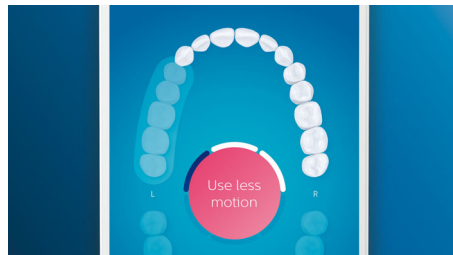

## Say goodbye to plaque

Click on the Premium plaque control brush head to experience our deepest clean. With soft flexible sides, the bristles contour to the shape of each tooth's surface to provide 4x more surface contact\*\*\* and remove up to 10x more plaque from hard-to-reach areas\*.

## Whiter teeth, fast

Click on the Premium White brush head to remove surface stains and reveal your whitest smile. With its densely packed central stain removal bristles, it's clinically proven to remove up to 100% more stains in just three days.\*\*

## TongueCare+ tongue brush

Click on the TongueCare+ tongue brush to gently remove odor causing bacteria from the pores of your tongue. Its 240 specially designed MicroBristles get between all your tongue's ridges and grooves to remove bacteria and debris that lead to bad breath. Team with our antibacterial BreathRx tongue spray for superior cleaning and super fresh breath.

## Never miss a spot

Thanks to our smart location sensor, you'll always know where you've brushed, and where you haven't. Real-time tracking on the Philips Sonicare app that lets you know when you've achieved a thorough clean, and coaches you to be a better, more mindful brusher.