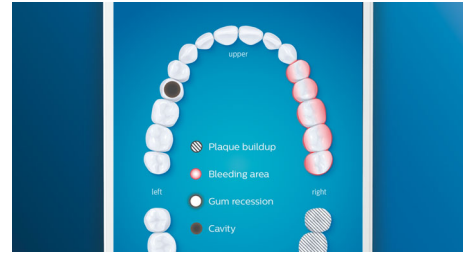

## Never miss a spot

Thanks to our smart location sensor, you'll always know where you've brushed, and where you haven't. Real-time tracking on the Philips Sonicare app that lets you know when you've achieved a thorough clean, and coaches you to be a better, more mindful brusher.

## TouchUp feature

If you happen to miss a spot while brushing your teeth, your app's TouchUp feature will show you. You can then go back for a second pass, and be confident you are getting a complete clean, every time.

## Focus areas and goal-setting

Any trouble areas your dentist has pointed out? We'll highlight them on your in-app 3D mouth map, and remind you to pay extra attention to these areas.