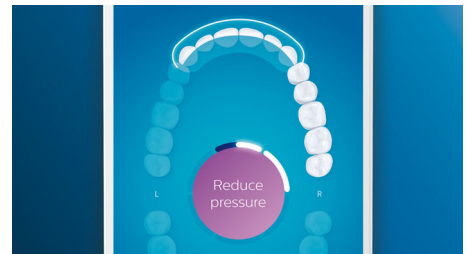

## Never miss a spot

Thanks to our smart location sensor, you'll always know where you've brushed, and where you haven't. Real-time tracking on the Philips Sonicare app that lets you know when you've achieved a thorough clean, and coaches you to be a better, more mindful brusher.

## TouchUp feature

If you happen to miss a spot while brushing your teeth, your app's TouchUp feature will show you. You can then go back for a second pass, and be confident you are getting a complete clean, every time.

## Focus areas and goal-setting

Any trouble areas your dentist has pointed out? We'll highlight them on your in-app 3D mouth map, and remind you to pay extra attention to these areas.

## Too much pressure?

You might not notice when you brush too hard, but your DiamondClean Smart will. If you use too much pressure, the light ring on the end of your handle will flash. This is a gentle reminder to ease off the pressure, and let your brush head do the work. 7 out of 10 people found this feature helped them become a better brusher.