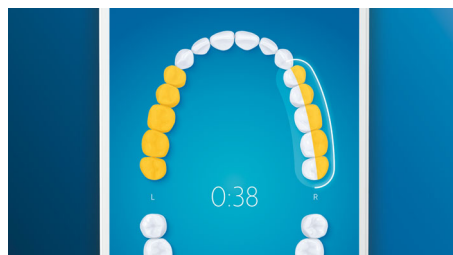

## Whiter teeth, fast

Click on the Premium White brush head to remove surface stains and reveal your whitest smile. With its densely packed central stain removal bristles, it's clinically proven to remove up to 100% more stains in just three days.\*\*

## TongueCare+ tongue brush

Click on the TongueCare+ tongue brush to gently remove odor causing bacteria from the pores of your tongue. Its 240 specially designed MicroBristles get between all your tongue's ridges and grooves to remove bacteria and debris that lead to bad breath. Team with our antibacterial BreathRx tongue spray for superior cleaning and super fresh breath.

## Never miss a spot

Thanks to our smart location sensor, you'll always know where you've brushed, and where you haven't. Real-time tracking on the Philips Sonicare app that lets you know when you've achieved a thorough clean, and coaches you to be a better, more mindful brusher.

## TouchUp feature

If you happen to miss a spot while brushing your teeth, your app's TouchUp feature will show you. You can then go back for a second pass, and be confident you are getting a complete clean, every time.