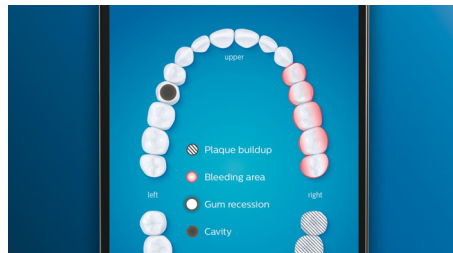

Say goodbye to plaque

Click on the Premium plaque control brush head to experience our deepest clean. With soft flexible sides, the bristles contour to the shape of each tooth's surface to provide 4x more surface contact*** and remove up to 10x more plaque from hard-to-reach areas*.

Whiter teeth, fast

Click on the Premium White brush head to remove surface stains and reveal your whitest smile. With its densely packed central stain removal bristles, it's clinically proven to

remove up to 100% more stains in just three days.**

TongueCare+ tongue brush

Click on the TongueCare+ tongue brush to gently remove odor-causing bacteria from the pores of your tongue. Its 240 specially designed MicroBristles get between all your tongue's ridges and grooves to remove bacteria and debris that lead to bad breath. Team with our antibacterial BreathRx tongue spray for superior cleaning and super fresh breath.

Focus areas and goal-setting

Any trouble areas your dentist has pointed out? We'll highlight them on your in-app 3D mouth map, and remind you to pay extra attention to these areas.

Never miss a spot

Thanks to our smart location sensor, you'll always know where you've brushed, and where