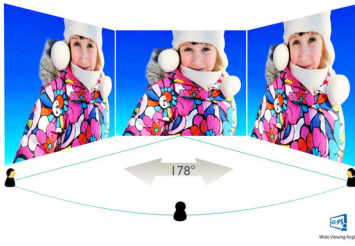

Highlights

IPS-ADS technology

IPS-ADS displays use an advanced technology which gives you extra wide viewing angles of 178/178 degree, making it possible to view the display from almost any angle. Unlike standard TN panels, IPS-ADS displays give you remarkably crisp images with vivid colors, making it ideal not only for Photos, movies and web browsing, but also for professional applications which demand color accuracy and consistent brightness at all times.