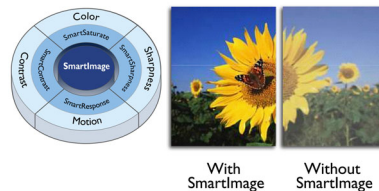

SmartImage

SmartImage is an exclusive leading edge Philips technology that analyzes the content displayed

on your screen and gives you optimized display performance. This user friendly interface allows you to select various modes like Office, Photo, Movie, Game, Economy etc., to fit the application in use. Based on the selection, SmartImage dynamically optimizes the contrast, color saturation and sharpness of images and videos for ultimate display performance. The Economy mode option offers you major power savings. All in real time with the press of a single button!

Eco-friendly materials

"Philips is committed to use sustainable, eco-friendly materials across its display range. All body plastic parts, metal chassis parts and packing materials use 100% recyclable materials. In some selected models we utilize upto 65% post consumer recycled plastics. Strict adherence to RoHS standards ensure substantial reduction or elimination of toxic substances like Lead, for example. Mercury content in displays with CCFL backlight has been reduced significantly, while eliminated in displays with LED backlight completely. Visit Philips @ <http://www.asimpleswitch.com/global/> to learn more.