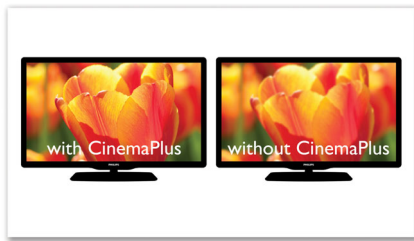

Connect and enjoy multiple sources

- USB Media Link for media playback from USB flash drives

PHILIPS

DVD player
HDMI 1080p USB 2.0, DivX Ultra, CinemaPlus

DVP2980/96

Highlights

CinemaPlus

Feast your eyes on images that are razor sharp and a match for reality. An intelligent algorithm, CinemaPlus goes right down to each pixel in each frame, analyzing it before optimizing sharpness and color stability. The results are obvious - you get to see more details, pictures become crystal clear and everything looks superbly natural. Movie nights will never be the same again.