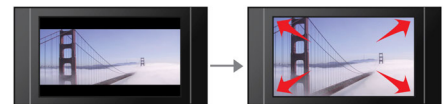

Screen Fit

Whatever you're watching, and on any TV, Screen Fit ensures that the picture fills the whole screen. Annoying black bars on the top and bottom are eliminated, without any tedious manual adjustments to make. Simply press the Screen Fit button, choose the format and enjoy your movie in full-screen