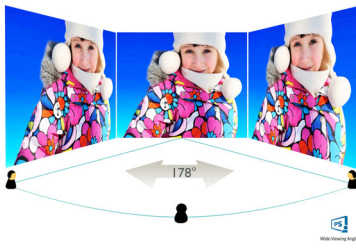

Philips
Full HD LCD monitor

V Line

27" (68.6 cm)
Full HD (1920 x 1080)

273V7QDAB

Vivid, crisp images, from edge-to-edge

A perfect all around display with stunning images that stretch from edge-to edge, made easy on the eyes, in a compact slim design.

Perfectly designed for your space

- VESA mount allows for flexibility

PHILIPS

Full HD LCD monitor
V Line 27" (68.6 cm), Full HD (1920 x 1080)

273V7QDAB/96

Highlights

IPS technology

IPS displays use an advanced technology which gives you extra wide viewing angles of 178/178 degree, making it possible to view the display from almost any angle. Unlike standard TN panels, IPS displays gives you remarkably crisp images with vivid colors, making it ideal not only for Photos, movies and web browsing, but also for professional applications which demand color accuracy and consistent brightness at all times.

16:9 Full HD display

Picture quality matters. Regular displays deliver quality, but you expect more. This display features enhanced Full HD 1920 x 1080 resolution. With Full HD for crisp detail paired with high brightness, incredible contrast and realistic colors expect a true to life picture.

EasyRead mode

EasyRead mode for a paper-like reading experience

Specifications

Picture/Display

- LCD panel type: IPS technology
- Backlight type: W-LED system
- Panel Size: 27 inch / 68.6 cm
- Effective viewing area: 597.89 (H) x 336.31 (V)
- Aspect ratio: 16:9
- Optimum resolution: 1920 x 1080 @ 60 Hz
- Pixel Density: 82 PPI
- Response time (typical): 5 ms (GtG)*
- Brightness: 250 cd/m²
- SmartContrast: 10,000,000:1
- Contrast ratio (typical): 1000:1
- Pixel pitch: 0.311 x 0.311 mm
- Viewing angle: 178° (H) / 178° (V), @ C/R > 10
- Flicker-free
- Display colors: 16.7 M
- Scanning Frequency: 30 -83 kHz (H) / 56 -76 Hz (V)
- LowBlue Mode
- sRGB