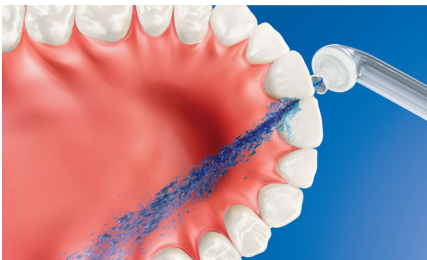

PHILIPS
sonicare

Highlights

Up to 99.9% plaque removal

Removes up to 99.9% of plaque from treated areas.**

Micro-droplet technology

Our clinically-proven results are possible from our unique technology that combines air and mouthwash or water to powerfully yet gently clean between teeth and along the gumline.

Easily start a healthy habit

Interproximal cleaning is very important to overall oral health. AirFloss is an easy way to clean deeper between teeth, helping to form a healthy habit.

Better gum health

Philips Sonicare AirFloss Ultra is clinically proven to improve gum health as much as floss.** Helps improve gum health in as little as two weeks.

Helps prevent cavities

By gently bursting away plaque that brushing missed, Philips Sonicare AirFloss Ultra helps prevent cavities from forming in the spaces between your teeth.

High performance nozzle

The new Airfloss Ultra high performance nozzle amplifies the power of our air and micro-droplet technology to be more effective and efficient than ever.