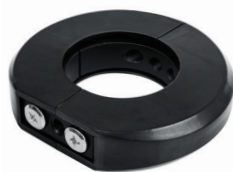

BT7841

Ø50mm Accessory Collar for fixing mounts & accessories to Ø50mm poles