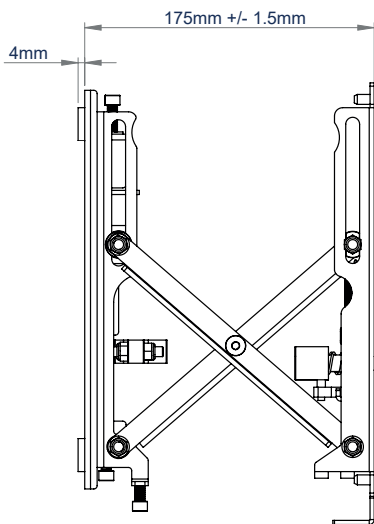

FRONT VIEW

SIDE VIEW EXTENDED