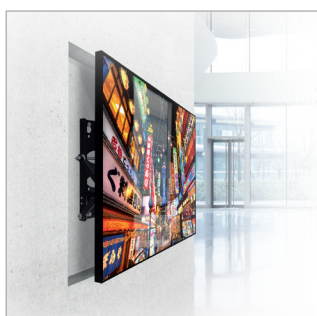

## POP-OUT FLAT SCREEN WALL MOUNT

The BT8308 is designed for the installation of small to medium flat screens into recessed walls. The pop-out mechanism allows for a neat and tidy, flush to the wall installation, while still allowing access to the rear of the screen for easy installation and service access. BT8309 also allows screens to be mounted in landscape or portrait orientation and is also compatible with B-Tech's professional pole and collar system for pole mounted installs if required.

### SPECIFICATION

Recommended screen size	up to 42"
Max load	25kg
VESA® compatibility	75 x 75 up to 200 x 200
Flat to wall depth	58mm
Popped out depth	175mm
Colour	Black

### FEATURES

- Perfect solution for mounting screens into a recessed wall
- Push to open / push to close system provides quick and easy service access
- Suitable for landscape or portrait screen mounting
- Suitable for both wall or pole mounting
- Keyhole mounting for quick and easy installation
- Levelling screws allow adjustment of screen height
- Integrated locking mechanism prevents accidental pop-out of mount
- Integrated cable management
- 'Hook-on' installation with all mounting hardware included

Perfect solution for mounting screens into a recessed wall

Push to open / push to close system provides quick and easy service access

Compatible with B-Tech's professional pole and collar system for pole mounting