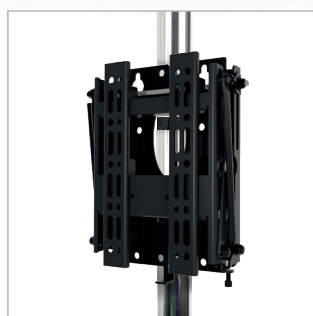

IDEAL FOR  
RECESS  
MOUNTING

## POP-OUT FLAT SCREEN WALL MOUNT

The BT8308 is designed for the installation of small to medium flat screens into recessed walls. The pop-out mechanism allows for a neat and tidy, flush to the wall installation, while still allowing access to the rear of the screen for easy installation and service access. BT8309 also allows screens to be mounted in landscape or portrait orientation and is also compatible with B-Tech's professional pole and collar system for pole mounted installs if required.

### FEATURES

- Perfect solution for mounting screens into a recessed wall
- Push to open / push to close system provides quick and easy service access
- Suitable for landscape or portrait screen mounting
- Suitable for both wall or pole mounting
- Keyhole mounting for quick and easy installation
- Levelling screws allow adjustment of screen height
- Integrated locking mechanism prevents accidental pop-out of mount
- Integrated cable management
- 'Hook-on' installation with all mounting hardware included

Perfect solution for mounting screens into a recessed wall

Push to open / push to close system provides quick and easy service access

Compatible with B-Tech's professional pole and collar system for pole mounting