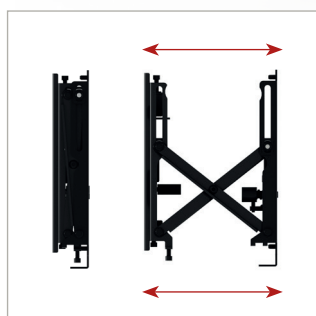

Push to open / push to close system provides quick and easy service access