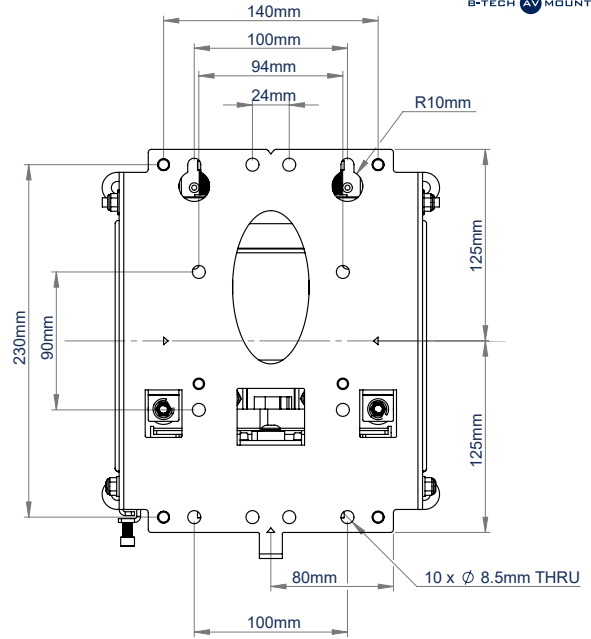

REAR VIEW

PACKING INFORMATION

COLOUR:	ORDER REF:	EAN CODE:	MASTER CARTON QTY:	INNER CARTON QTY:	MASTER CARTON WEIGHT:	MASTER CARTON CUBE
Black	BT8308/B	5019318081187	1	0	3.34kg	0.012cbm

ACCESSORIES AND RELATED PRODUCTS

Ø50mm Poles available in different lengths up to 3m

Ø50mm Accessory Collar for fixing mounts & accessories to Ø50mm poles

Pop-Out Flat Screen Wall Mount with Micro-Adjustment for screens with VESA fixings from 75 x 75 up to 200 x 200

Pop-In, Pop-Out Video Wall Mount for creating video walls or recess mounting larger screens