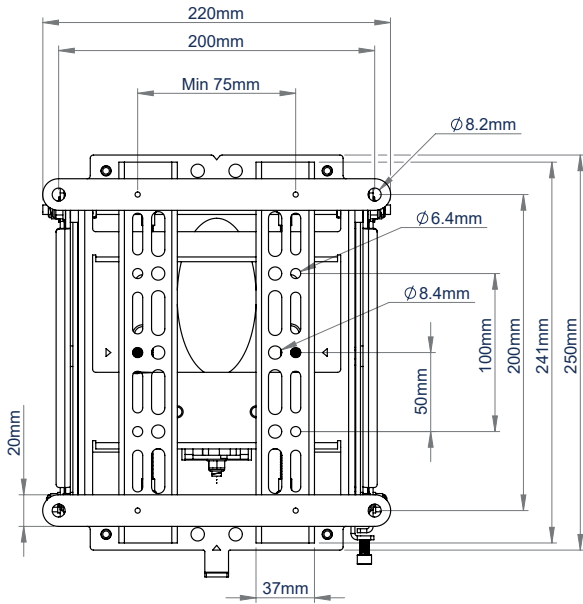

PACKING INFORMATION

COLOUR:	ORDER REF:	EAN CODE:	MASTER CARTON QTY:	INNER CARTON QTY:	MASTER CARTON WEIGHT:	MASTER CARTON CUBE
Black	BT8308/B	5019318081187	1	0	3.34kg	0.012cbm

ACCESSORIES AND RELATED PRODUCTS

Ø50mm Poles available in different lengths up to 3m

Ø50mm Accessory Collar for fixing mounts & accessories to Ø50mm poles

Pop-Out Flat Screen Wall Mount with Micro-Adjustment for screens with VESA fixings from 75 x 75 up to 200 x 200

Pop-In, Pop-Out Video Wall Mount for creating video walls or recess mounting larger screens