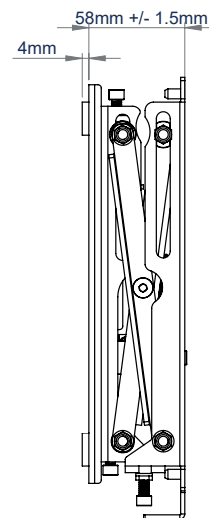

SIDE VIEW CLOSED

PACKING INFORMATION

COLOUR:	ORDER REF:	EAN CODE:	MASTER CARTON QTY:	INNER CARTON QTY:	MASTER CARTON WEIGHT:	MASTER CARTON CUBE
Black	BT8308/B	5019318081187	1	0	3.34kg	0.012cbm

ACCESSORIES AND RELATED PRODUCTS

Ø50mm Poles available in different lengths up to 3m

Ø50mm Accessory Collar for fixing mounts & accessories to Ø50mm poles

Pop-Out Flat Screen Wall Mount with Micro-Adjustment for screens with VESA fixings from 75 x 75 up to 200 x 200