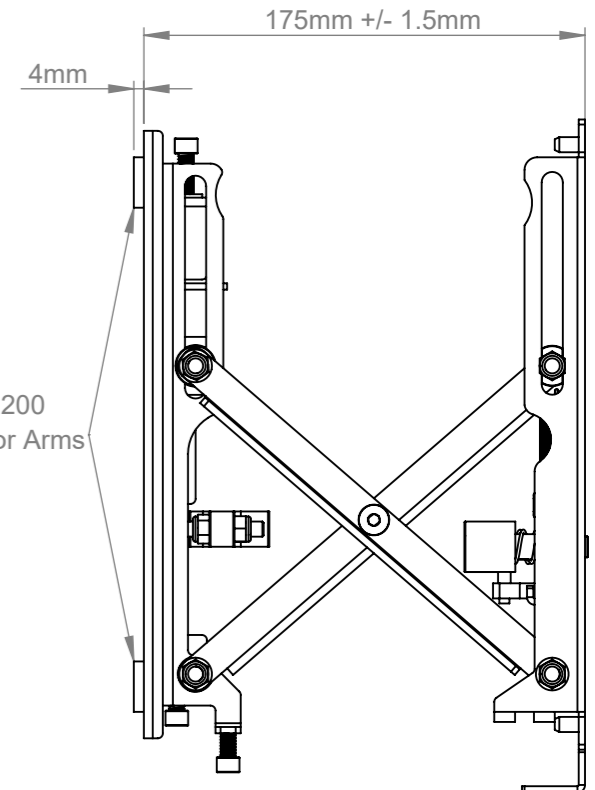

Top View

Rear View

Front View

Side View - Popped In

Side View - Popped Out

Interface arms are set at the lowest point.
Height adjustment range: 12mm

B-Tech International Design & Manufacturing Limited
Part of the B-Tech International Group of Companies

B-Tech No: BT8308

Title: Pop-out Flat Screen Wall Mount

UNLESS OTHERWISE SPECIFIED DIMENSIONS ARE IN MILLIMETERS

Size: A3

Scale: 1:2

Sheet: 1 of 1

Revision: R00

Date: 22/03/2018