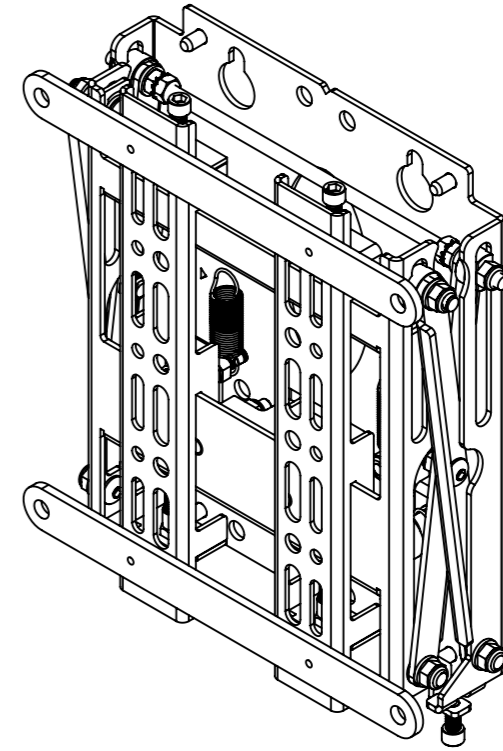

Top View

Rear View

Front View

Side View - Popped In

Side View - Popped Out

Interface arms are set at the lowest point.
Height adjustment range: 12mm

B-Tech International Design & Manufacturing Limited
Part of the B-Tech International Group of Companies

B-Tech No: BT8308

Title: Pop-out Flat Screen Wall Mount

UNLESS OTHERWISE SPECIFIED DIMENSIONS ARE IN MILLIMETERS

Size: A3

Scale: 1:2

Sheet: 1 of 1

Revision: R00

Date: 22/03/2018