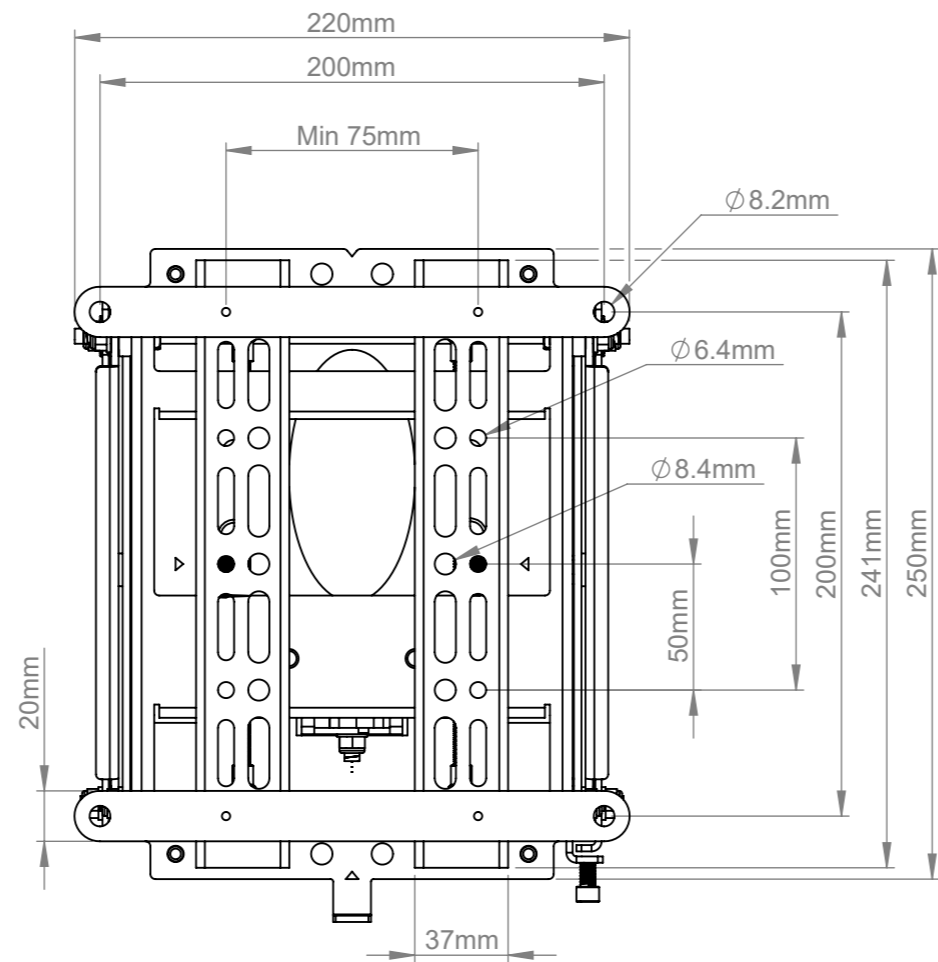

Top View

Rear View

Front View

Side View - Popped In

Side View - Popped Out

Interface arms are set at the lowest point.
Height adjustment range: 12mm

B-Tech International Design & Manufacturing Limited
Part of the B-Tech International Group of Companies

B-Tech No: BT8308

Title: Pop-out Flat Screen Wall Mount

UNLESS OTHERWISE SPECIFIED DIMENSIONS ARE IN MILLIMETERS

Size: A3

Scale: 1:2

Sheet: 1 of 1

Revision: R00

Date: 22/03/2018