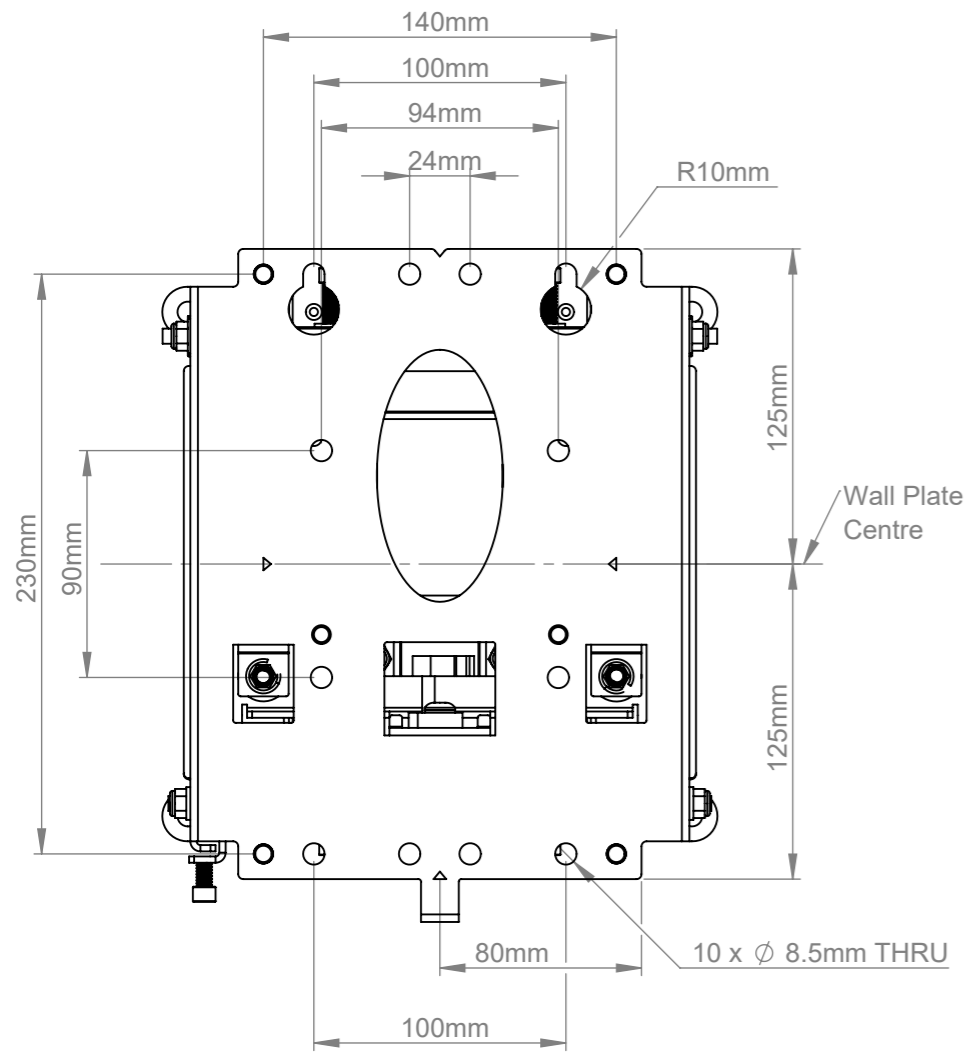

Top View

Rear View

Front View

Side View - Popped In

Side View - Popped Out

Interface arms are set at the lowest point.
Height adjustment range: 12mm

B-Tech International Design & Manufacturing Limited
Part of the B-Tech International Group of Companies

B-Tech No: BT8308

Title: Pop-out Flat Screen Wall Mount

UNLESS OTHERWISE SPECIFIED DIMENSIONS ARE IN MILLIMETERS

Size: A3

Scale: 1:2

Sheet: 1 of 1

Revision: R00

Date: 22/03/2018