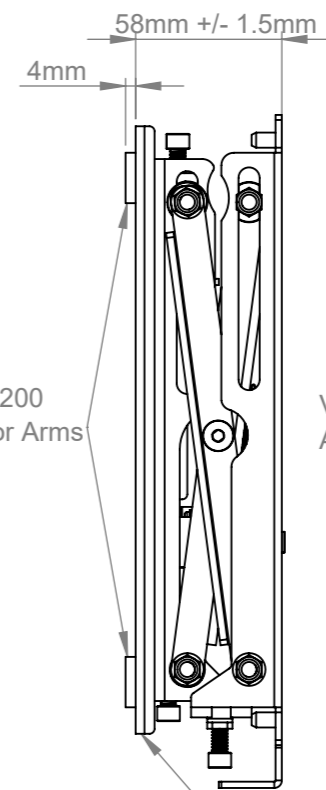

Top View

Rear View

Front View

Side View - Popped In

Side View - Popped Out

Interface arms are set at the lowest point.
Height adjustment range: 12mm

B-Tech International Design & Manufacturing Limited
Part of the B-Tech International Group of Companies

B-Tech No: BT8308

Title: Pop-out Flat Screen Wall Mount

UNLESS OTHERWISE SPECIFIED DIMENSIONS ARE IN MILLIMETERS

Size: A3

Scale: 1:2

Sheet: 1 of 1

Revision: R00

Date: 22/03/2018