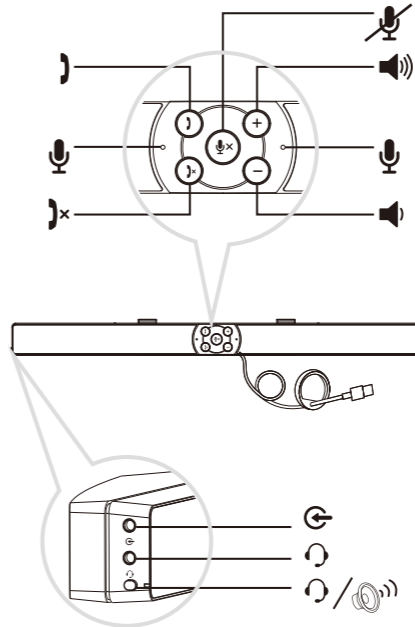

Regulatory Model: AE515

Dell.com/support
Dell.com/support/manuals
Dell.com/regulatory_compliance

© 2018 Dell Inc. or its subsidiaries.
2018-05

DC7PT
A00