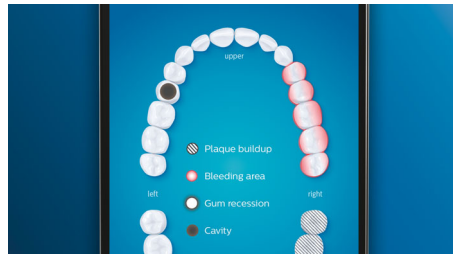

Focus areas and goal-setting

If you identify specific spots in a patient's mouth that need more attention due to plaque buildup, gum recession or any other issue, DiamondClean Smart can help them tackle those trouble areas. Patients can highlight these spots in their personalized 3D mouth-map within the Philips Sonicare app, and they will receive reminders to give these areas the extra care they need each time they brush. The Philips Sonicare app maintains a running history of their brushing data, so patients can easily review their performance, track their progress and work to improve their daily oral care routine.