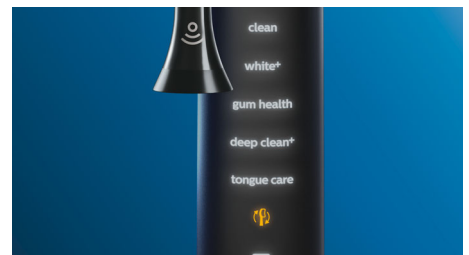

Location sensor

DiamondClean Smart's location sensor shows patients where they're brushing too little for better coverage. If there are spots your patients consistently miss when they're brushing, the location sensor will bring them to their attention.

Scrubbing sensor

With an electric toothbrush, patients should let the brush do the work rather than using a scrubbing motion. DiamondClean Smart has a scrubbing sensor that helps guide them to reduce scrubbing for optimized technique and a gentler clean.

BrushSync mode pairing

Whatever their oral care needs, DiamondClean Smart can help your patients achieve them. A microchip in their brush head tells their DiamondClean Smart which one they're using. So if they click on a gum-care brush head, for example, their toothbrush knows to select the optimal mode and intensity to provide a gentle yet effective care for their gums. All they need to do is to press the power button.

Specifications

Modes

- Clean: For exceptional everyday clean
- White+: To remove surface stains
- Deep Clean+: For an invigorating deep clean
- Gum Health: Special attention to molars
- TongueCare+: For long lasting clean breath
- 3 intensities: High, Medium, Low