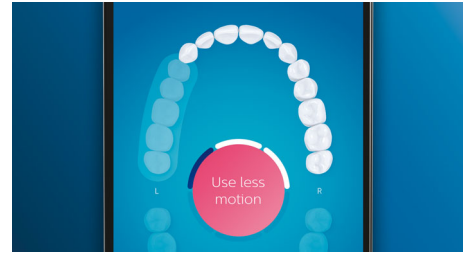

Premium White brush head

Premium White is our best brush head for removing stains. With its densely packed central stain removal bristles, it's clinically proven to remove up to 5x more stains* in just three days.

TongueCare+ tongue brush

With 240 elastomer MicroBristles, the TongueCare+ tongue brush is specifically designed to clean the soft and porous surface of the tongue. The flexible MicroBristles contour to and gently clean around the ridges and grooves, to remove bacteria buildup and drive our bacteria-killing BreathRx tongue spray deeper. The compact shape allows patients to comfortably clean the entire tongue.

Focus areas and goal-setting

If you identify specific spots in a patient's mouth that need more attention due to plaque buildup, gum recession or any other issue, DiamondClean Smart can help them tackle those trouble areas. Patients can highlight these spots in their personalized 3D mouth-map within the Philips Sonicare app, and they will receive reminders to give these areas the extra care they need each time they brush. The Philips Sonicare app maintains a running history of their brushing data, so patients can easily review their performance, track their progress and work to improve their daily oral care routine.

Location sensor

DiamondClean Smart's location sensor shows patients where they're brushing too little for better coverage. If there are spots your patients consistently miss when they're brushing, the location sensor will bring them to their attention.