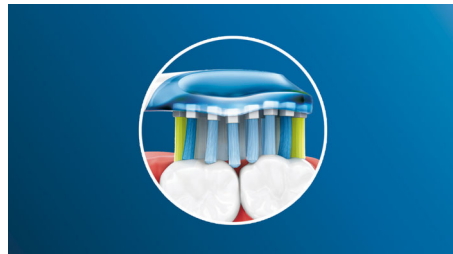

## 5 modes to clean your way

With DiamondClean, you get a truly refreshing clean every day. Our 5 modes cover all your brushing needs; Clean mode – for exceptional daily cleaning, Gum Care – to gently massage gums, Deep Clean – for an invigorating deep clean, Sensitive – for gentle yet effective cleaning of sensitive gums, and White – the ideal mode to remove surface stains.

## Extra deep cleaning

Our Deep Clean mode means you can really focus on specific areas, paying them extra attention. We've combined our unique brush head motion with an extended 3 minutes of brushing time so your teeth get a truly deep clean.

## Up to 2x healthier teeth

Click on our AdaptiveClean brush head for a deep, gentle clean that leaves gums up to 2x healthier than a manual toothbrush. Soft rubber sides flex along every contour of your teeth and gums to absorb any excess pressure. Bristles can then reach deep between teeth giving you a comfortable, effective deep clean.