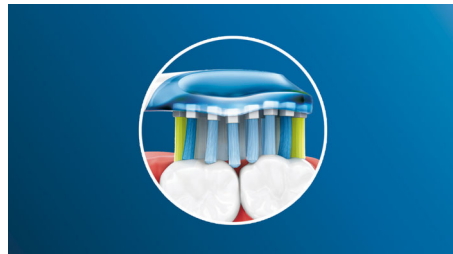

5 modes to clean your way

With DiamondClean, you get a truly refreshing clean every day. Our 5 modes cover all your brushing needs; Clean mode – for exceptional daily cleaning, Gum Care – to gently massage gums, Deep Clean – for an invigorating deep clean, Sensitive – for gentle yet effective cleaning of sensitive gums, and White – the ideal mode to remove surface stains.

Extra deep cleaning

Our Deep Clean mode means you can really focus on specific areas, paying them extra attention. We've combined our unique brush head motion with an extended 3 minutes of brushing time so your teeth get a truly deep clean.

Up to 2x healthier teeth

Click on our AdaptiveClean brush head for a deep, gentle clean that leaves gums up to 2x healthier than a manual toothbrush. Soft rubber sides flex along every contour of your teeth and gums to absorb any excess pressure. Bristles can then reach deep between teeth giving you a comfortable, effective deep clean.