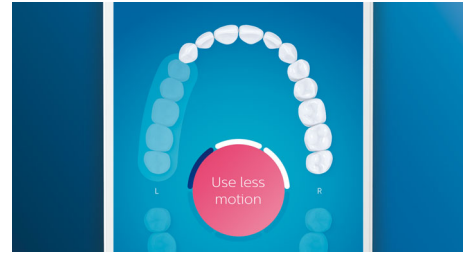

Premium White brush head

Premium White is our best brush head for removing stains. With its densely packed central stain removal bristles, it's clinically proven to remove up to 5x more stains* in just three days.

TongueCare+ tongue brush

With 240 elastomer MicroBristles, the TongueCare+ tongue brush is specifically designed to clean the soft and porous surface of the tongue. The flexible MicroBristles contour to and gently clean around the ridges and grooves, to remove bacteria buildup and drive our bacteria-killing BreathRx tongue spray deeper. The compact shape allows patients to comfortably clean the entire tongue.

Focus areas and goal-setting

If you identify specific spots in a patient's mouth that need more attention due to plaque buildup, gum recession or any other issue, DiamondClean Smart can help them tackle those trouble areas. Patients can highlight these spots in their personalized 3D mouth-map within the Philips Sonicare app, and they will receive reminders to give these areas the extra care they need each time they brush. The Philips Sonicare app maintains a running history of their brushing data, so patients can easily review their performance, track their progress and work to improve their daily oral care routine.

Location sensor

DiamondClean Smart's location sensor shows patients where they're brushing too little for better coverage. If there are spots your patients consistently miss when they're brushing, the location sensor will bring them to their attention.