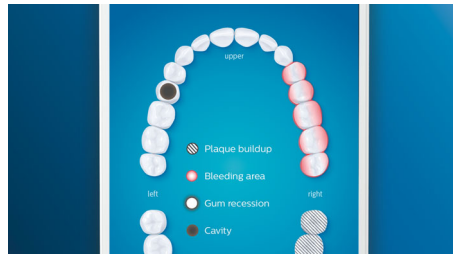

Focus areas and goal-setting

If you identify specific spots in a patient's mouth that need more attention due to plaque buildup, gum recession or any other issue, DiamondClean Smart can help them tackle those trouble areas. Patients can highlight these spots in their personalized 3D mouth-map within the Philips Sonicare app, and they will receive reminders to give these areas the extra care they need each time they brush. The Philips Sonicare app maintains a running history of their brushing data, so patients can easily review their performance, track their progress and work to improve their daily oral care routine.