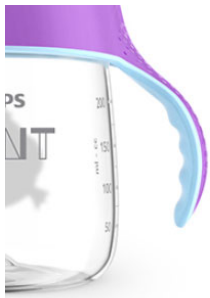

asimpleswitch.com

PHILIPS
AVENT

Spout Cup
Sip no drip 9oz/260ml, 12m+, Soft spout

Highlights

Spill free cup

Built in valve for spill free drinking

Converts into a free-flow cup

Simply remove the valve and the sippy cup becomes a free-flow cup.

Angled spout

The angled spout is designed to help toddlers take their first sips easily without tilting their head back too much.

Ergonomically designed trainer

Trainer handles help your toddler to hold the cup and drink independently. These handles are not only shaped for little hands to grab easily, they are also rubberized for a non-slip grip.