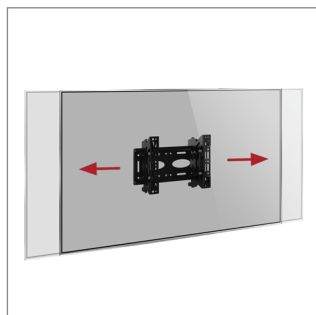

**EASY
TORSION-TILT
SYSTEM**

BT8430

UNIVERSAL FLAT SCREEN WALL MOUNT WITH TILT

Designed to mount medium sized screens, the BT8430 is a flat screen wall mount that features a unique 'Torsion-Tilt' mechanism which allows easy tilt adjustment of the screen up to +/-15°. Also suitable for pole mounting using B-Tech's Accessory Collars, the BT8430 features levelling screws to adjust the screen level post installation as well as locking screws which help prevent unauthorised removal of the screen.

SPECIFICATION

Recommended screen size	32" - 45"
Max load	50kg
VESA® compatibility	up to 200 x 200
Universal fixing pattern	up to 327mm x 200mm
Tilt adjustment	+/-15°
Distance from wall (flat)	81mm
Distance from wall (full tilt)	118mm
Colour	Black

FEATURES

- Unique 'Torsion-Tilt' mechanism for easy tilt adjustment
- Post installation screen alignment for perfect screen positioning
- Compatible with B-Tech's collar and pole system for pole mounting screens
- Arms feature levelling screws to adjust the screen height
- Safety screws help prevent unauthorised removal of screens
- Simple 'hook-on' installation
- All mounting hardware included

Compatible with B-Tech's collar and pole system for pole mounting screens

Post installation lateral screen alignment for perfect screen positioning

Arms feature levelling screws to adjust the screen height once mounted