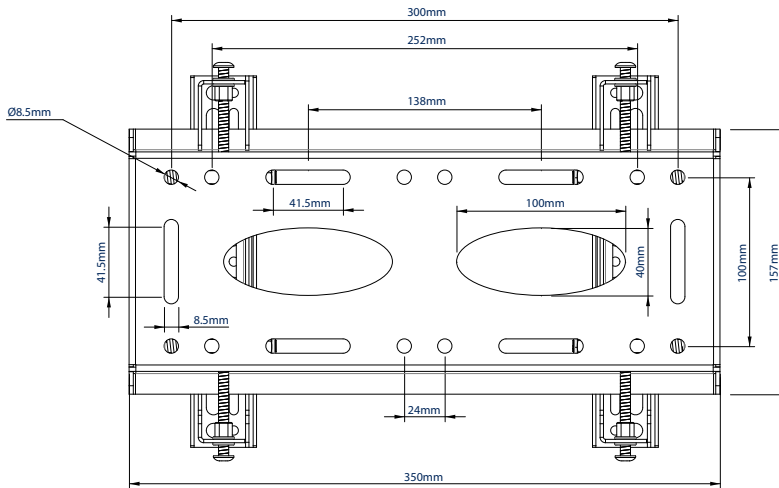

SPECIFICATION

Recommended screen size	32" - 45"
Max load	50kg
VESA® compatibility	up to 200 x 200
Universal fixing pattern	up to 327mm x 200mm
Tilt adjustment	+/-15°
Distance from wall (flat)	81mm
Distance from wall (full tilt)	118mm
Colour	Black

FEATURES

- Unique 'Torsion-Tilt' mechanism for easy tilt adjustment
- Post installation screen alignment for perfect screen positioning
- Compatible with B-Tech's collar and pole system for pole mounting screens
- Arms feature levelling screws to adjust the screen height
- Safety screws help prevent unauthorised removal of screens
- Simple 'hook-on' installation
- All mounting hardware included

Compatible with B-Tech's collar and pole system for pole mounting screens

Post installation lateral screen alignment for perfect screen positioning

Arms feature levelling screws to adjust the screen height once mounted

Security locking screws and Allen key provided for a secure installation

FRONT VIEW

SIDE VIEWS

REAR VIEW

PACKING INFORMATION

COLOUR:	ORDER REF:	EAN CODE:	MASTER CARTON QTY:	INNER CARTON QTY:	MASTER CARTON WEIGHT:	MASTER CARTON CUBE:
Black	BT8430-PRO/B	5019318089947	2	0	6.9kg	0.021cbm