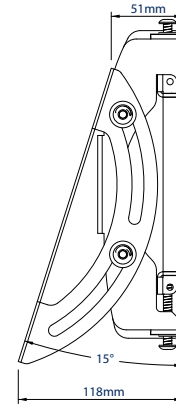

SPECIFICATION

Recommended screen size	32" - 45"
Max load	50kg
VESA® compatibility	up to 200 x 200
Universal fixing pattern	up to 327mm x 200mm
Tilt adjustment	+/-15°
Distance from wall (flat)	81mm
Distance from wall (full tilt)	118mm
Colour	Black

FEATURES

- Unique 'Torsion-Tilt' mechanism for easy tilt adjustment
- Post installation screen alignment for perfect screen positioning
- Compatible with B-Tech's collar and pole system for pole mounting screens
- Arms feature levelling screws to adjust the screen height
- Safety screws help prevent unauthorised removal of screens
- Simple 'hook-on' installation
- All mounting hardware included

Compatible with B-Tech's collar and pole system for pole mounting screens

Post installation lateral screen alignment for perfect screen positioning

Arms feature levelling screws to adjust the screen height once mounted

Security locking screws and Allen key provided for a secure installation

FRONT VIEW

SIDE VIEWS

REAR VIEW

PACKING INFORMATION

COLOUR:	ORDER REF:	EAN CODE:	MASTER CARTON QTY:	INNER CARTON QTY:	MASTER CARTON WEIGHT:	MASTER CARTON CUBE:
Black	BT8430-PRO/B	5019318089947	2	0	6.9kg	0.021cbm