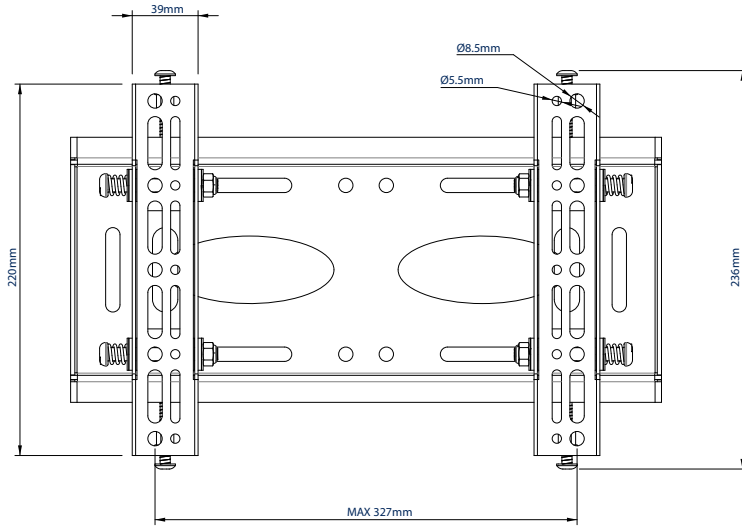

**EASY
TORSION-TILT
SYSTEM**

BT8430

UNIVERSAL FLAT SCREEN WALL MOUNT WITH TILT

Designed to mount medium sized screens, the BT8430 is a flat screen wall mount that features a unique 'Torsion-Tilt' mechanism which allows easy tilt adjustment of the screen up to +/-15°. Also suitable for pole mounting using B-Tech's Accessory Collars, the BT8430 features levelling screws to adjust the screen level post installation as well as locking screws which help prevent unauthorised removal of the screen.

FEATURES

- Unique 'Torsion-Tilt' mechanism for easy tilt adjustment
- Post installation screen alignment for perfect screen positioning
- Compatible with B-Tech's collar and pole system for pole mounting screens
- Arms feature levelling screws to adjust the screen height
- Safety screws help prevent unauthorised removal of screens
- Simple 'hook-on' installation
- All mounting hardware included

Compatible with B-Tech's collar and pole system for pole mounting screens

Post installation lateral screen alignment for perfect screen positioning

Arms feature levelling screws to adjust the screen height once mounted

Security locking screws and Allen key provided for a secure installation

FRONT VIEW

SIDE VIEWS

REAR VIEW

PACKING INFORMATION

COLOUR:	ORDER REF:	EAN CODE:	MASTER CARTON QTY:	INNER CARTON QTY:	MASTER CARTON WEIGHT:	MASTER CARTON CUBE:
Black	BT8430-PRO/B	5019318089947	2	0	6.9kg	0.021cbm