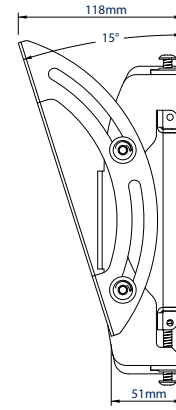

SPECIFICATION

Recommended screen size	32" - 45"
Max load	50kg
VESA® compatibility	up to 200 x 200
Universal fixing pattern	up to 327mm x 200mm
Tilt adjustment	+/-15°
Distance from wall (flat)	81mm
Distance from wall (full tilt)	118mm
Colour	Black

FEATURES

- Unique 'Torsion-Tilt' mechanism for easy tilt adjustment
- Post installation screen alignment for perfect screen positioning
- Compatible with B-Tech's collar and pole system for pole mounting screens
- Arms feature levelling screws to adjust the screen height
- Safety screws help prevent unauthorised removal of screens
- Simple 'hook-on' installation
- All mounting hardware included

Compatible with B-Tech's collar and pole system for pole mounting screens

Post installation lateral screen alignment for perfect screen positioning

Arms feature levelling screws to adjust the screen height once mounted

Security locking screws and Allen key provided for a secure installation

FRONT VIEW

SIDE VIEWS

REAR VIEW

PACKING INFORMATION

COLOUR:	ORDER REF:	EAN CODE:	MASTER CARTON QTY:	INNER CARTON QTY:	MASTER CARTON WEIGHT:	MASTER CARTON CUBE:
Black	BT8430-PRO/B	5019318089947	2	0	6.9kg	0.021cbm