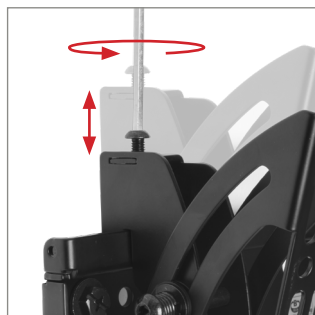

**EASY
TORSION-TILT
SYSTEM**

BT8430

UNIVERSAL FLAT SCREEN WALL MOUNT WITH TILT

Designed to mount medium sized screens, the BT8430 is a flat screen wall mount that features a unique 'Torsion-Tilt' mechanism which allows easy tilt adjustment of the screen up to +/-15°. Also suitable for pole mounting using B-Tech's Accessory Collars, the BT8430 features levelling screws to adjust the screen level post installation as well as locking screws which help prevent unauthorised removal of the screen.

SPECIFICATION

Recommended screen size	32" - 45"
Max load	50kg
VESA® compatibility	up to 200 x 200
Universal fixing pattern	up to 327mm x 200mm
Tilt adjustment	+/-15°
Distance from wall (flat)	81mm
Distance from wall (full tilt)	118mm
Colour	Black

FEATURES

- Unique 'Torsion-Tilt' mechanism for easy tilt adjustment
- Post installation screen alignment for perfect screen positioning
- Compatible with B-Tech's collar and pole system for pole mounting screens
- Arms feature levelling screws to adjust the screen height
- Safety screws help prevent unauthorised removal of screens
- Simple 'hook-on' installation
- All mounting hardware included

Compatible with B-Tech's collar and pole system for pole mounting screens

Post installation lateral screen alignment for perfect screen positioning

Arms feature levelling screws to adjust the screen height once mounted