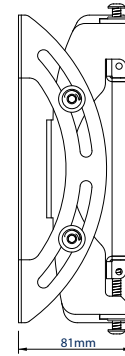

SPECIFICATION

Recommended screen size	32" - 45"
Max load	50kg
VESA® compatibility	up to 200 x 200
Universal fixing pattern	up to 327mm x 200mm
Tilt adjustment	+/-15°
Distance from wall (flat)	81mm
Distance from wall (full tilt)	118mm
Colour	Black

FEATURES

- Unique 'Torsion-Tilt' mechanism for easy tilt adjustment
- Post installation screen alignment for perfect screen positioning
- Compatible with B-Tech's collar and pole system for pole mounting screens
- Arms feature levelling screws to adjust the screen height
- Safety screws help prevent unauthorised removal of screens
- Simple 'hook-on' installation
- All mounting hardware included

Compatible with B-Tech's collar and pole system for pole mounting screens

Post installation lateral screen alignment for perfect screen positioning

Arms feature levelling screws to adjust the screen height once mounted

Security locking screws and Allen key provided for a secure installation

FRONT VIEW

SIDE VIEWS

REAR VIEW

PACKING INFORMATION

COLOUR:	ORDER REF:	EAN CODE:	MASTER CARTON QTY:	INNER CARTON QTY:	MASTER CARTON WEIGHT:	MASTER CARTON CUBE:
Black	BT8430-PRO/B	5019318089947	2	0	6.9kg	0.021cbm