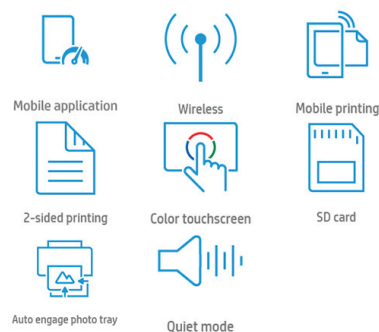

The power of your printer in the palm of your hand

- Printing photos just got easier – from social media, the cloud, and your camera-roll gallery.⁵
- Amazing scanning, now on your smartphone. Scan and share to email or the cloud – from virtually anywhere.⁵
- Ordering ink has never been easier – directly through the app.⁵
- Easily print photos and everyday documents directly from your smartphone or tablet.¹

A new level of wireless connectivity you can count on

- Get simple Wi-Fi[®] setup in minutes, and start printing fast.⁶

HP's most versatile printer for home

- Simply insert an SD card, then view, edit, and print photos quickly.
- Easily print, copy, and scan, with a seamless, smartphone-style 6.75 cm (2.65 in) colour touchscreen.
- Dedicated paper trays automatically match print settings to paper type.
- Speed through multipage print jobs with automatic two-sided printing.