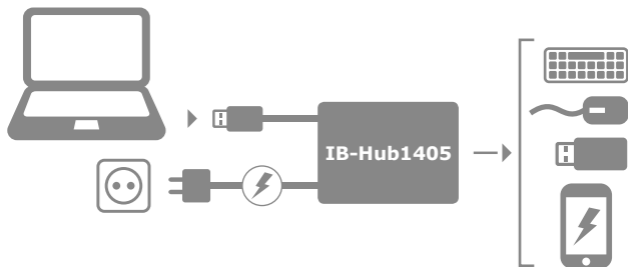

Connection diagram