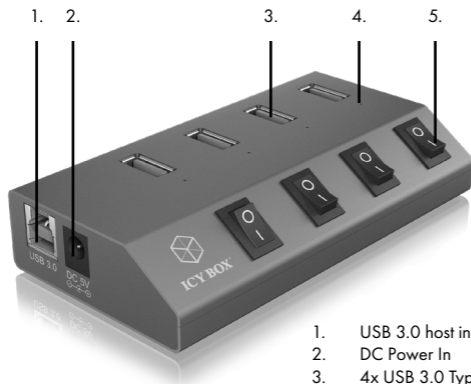

Quick installation guide IB-Hub1405

Overview