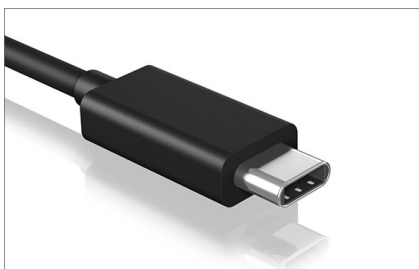

Easier than ever

USB 3.0 Type-C™ connectors have two key advantages over existing shapes. They are smaller and thus designed for narrow laptops and mobile devices and it is no longer necessary to plug in the connector in a certain orientation. It will always fit and thus save the user many small annoyances.