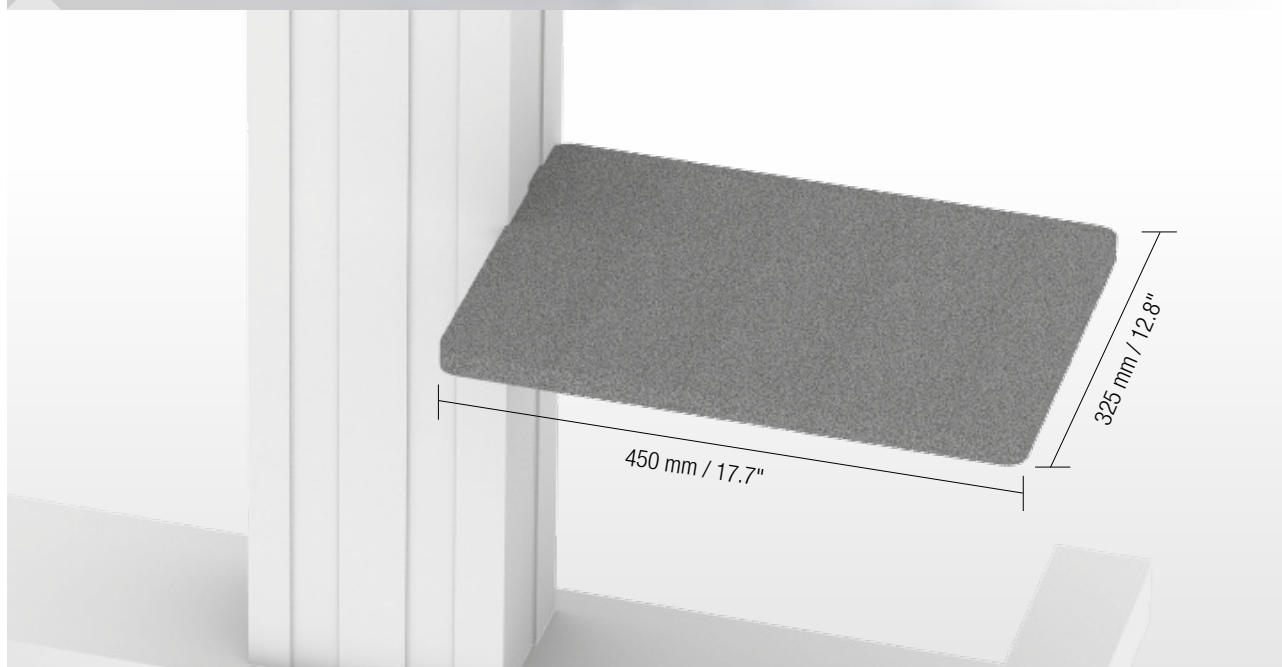

### PRODUCT FEATURES

- ◆ Side shelf to be mounted right and/or left hand of the column
- ◆ Dimension, W/D: 450 x 325 mm / 17.7 x 12.8"
- ◆ Incl. holder for mounting at the column
- ◆ 2 materials available. **Please add the reference of the required finish! If no reference is made a shelf in black will be supplied.**  
E.g. 1 Side shelf made of acrylic glass = LAP4-AC

### DIMENSIONS